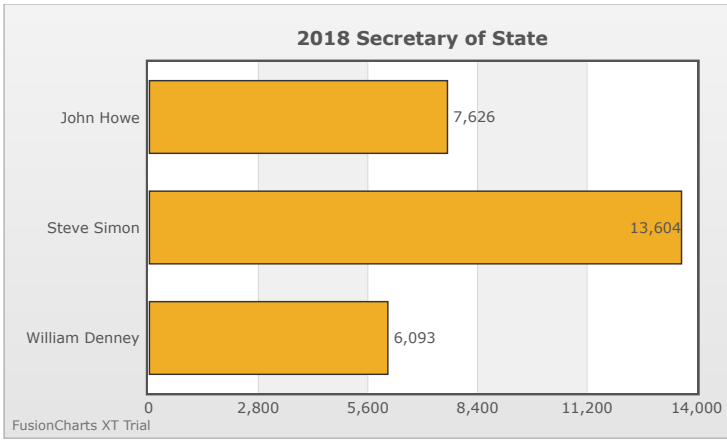

Kids Voting Minnesota Network 2018 Election Results

Compare your school's results with statewide totals from all MN students who participated in Kids Voting this year.

Battle Creek Elementary Chart

No data to display.

No data to display.

FusionCharts XT Trial

FusionCharts XT Trial