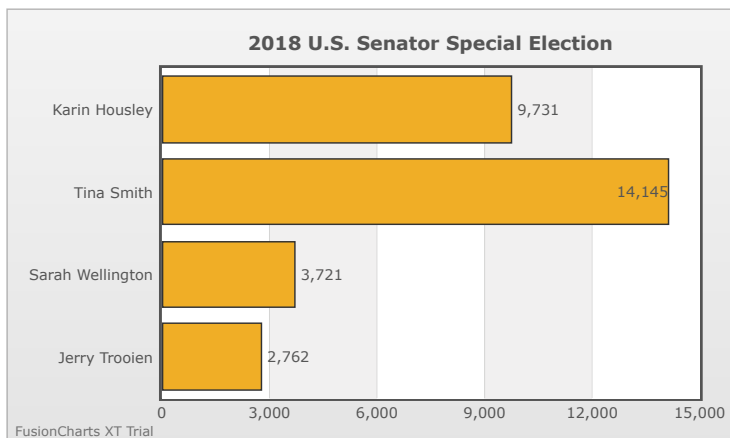

Kids Voting Minnesota Network 2018 Election Results

Compare your school's results with statewide totals from all MN students who participated in Kids Voting this year.

Battle Creek Elementary Chart

No data to display.