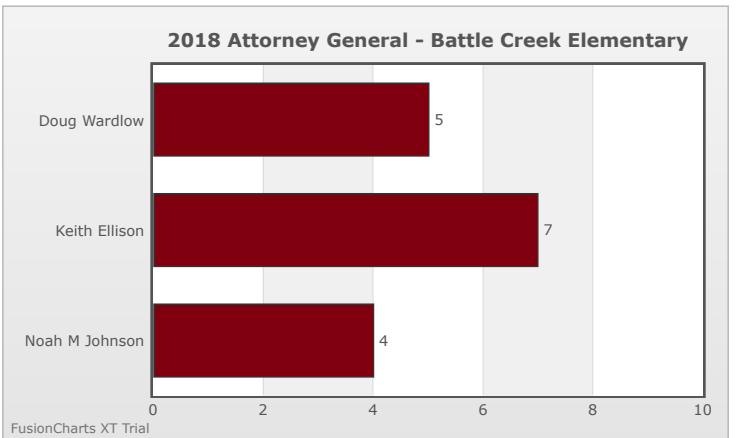

Kids Voting Minnesota Network 2018 Election Results

Compare your school's results with statewide totals from all MN students who participated in Kids Voting this year.

Battle Creek Elementary Chart

No data to display.