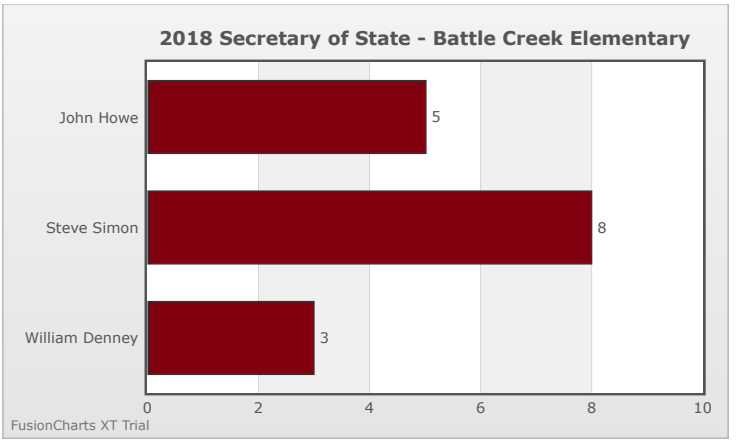

Kids Voting Minnesota Network 2018 Election Results

Compare your school's results with statewide totals from all MN students who participated in Kids Voting this year.

Battle Creek Elementary Chart

No data to display.