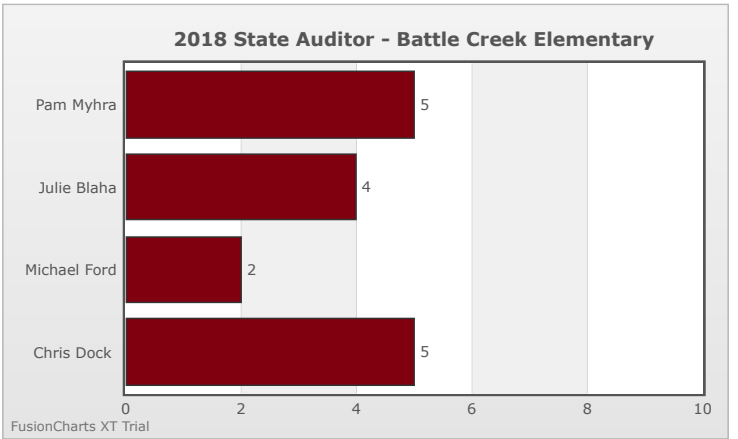

Kids Voting Minnesota Network 2018 Election Results

Compare your school's results with statewide totals from all MN students who participated in Kids Voting this year.

Battle Creek Elementary Chart

No data to display.

No data to display.

FusionCharts XT Trial

FusionCharts XT Trial