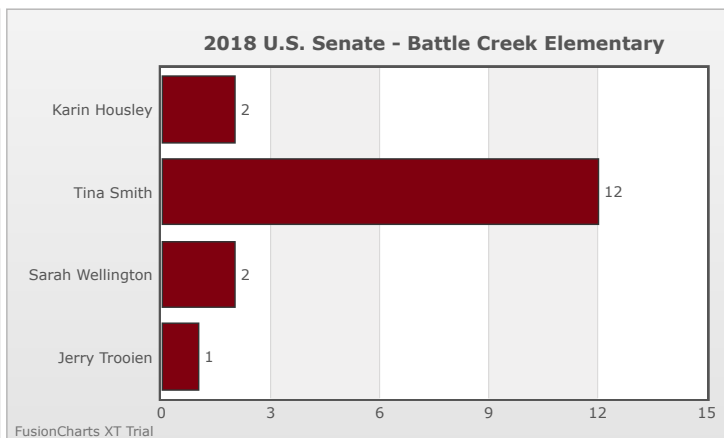

Kids Voting Minnesota Network 2018 Election Results

Compare your school's results with statewide totals from all MN students who participated in Kids Voting this year.

Battle Creek Elementary Chart

No data to display.