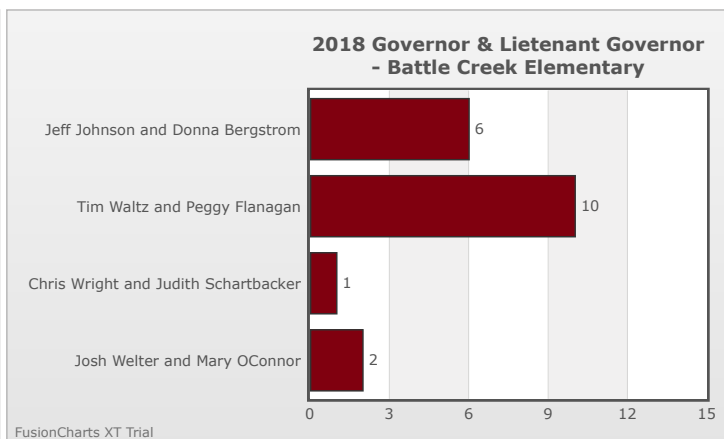

Kids Voting Minnesota Network 2018 Election Results

Compare your school's results with statewide totals from all MN students who participated in Kids Voting this year.

Battle Creek Elementary Chart

No data to display.