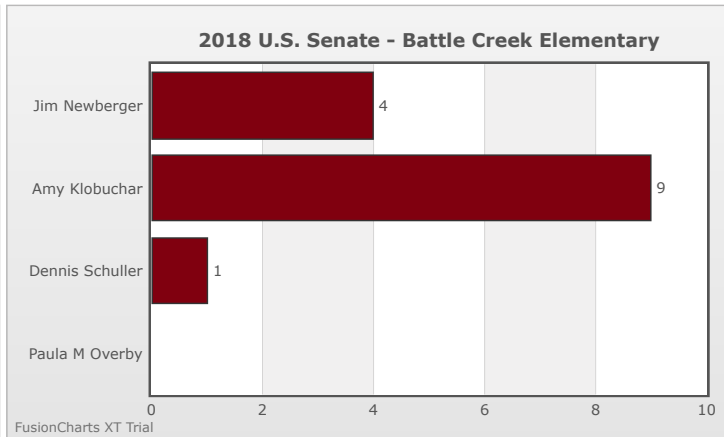

Kids Voting Minnesota Network 2018 Election Results

Compare your school's results with statewide totals from all MN students who participated in Kids Voting this year.

Battle Creek Elementary Chart

No data to display.