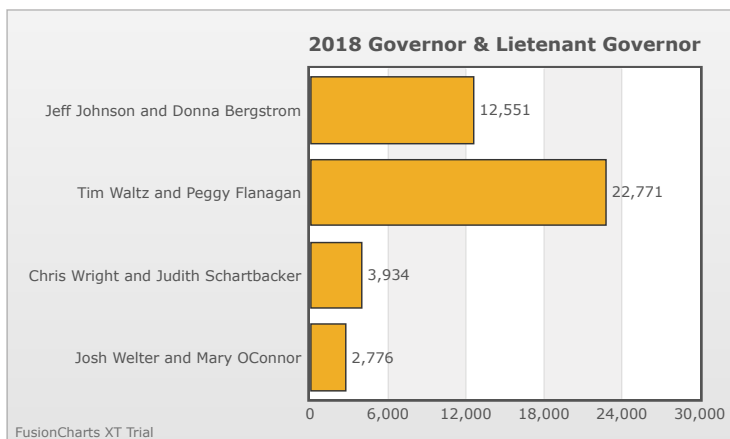

Kids Voting Minnesota Network 2018 Election Results

Compare your school's results with statewide totals from all MN students who participated in Kids Voting this year.

Battle Creek Elementary Chart

No data to display.