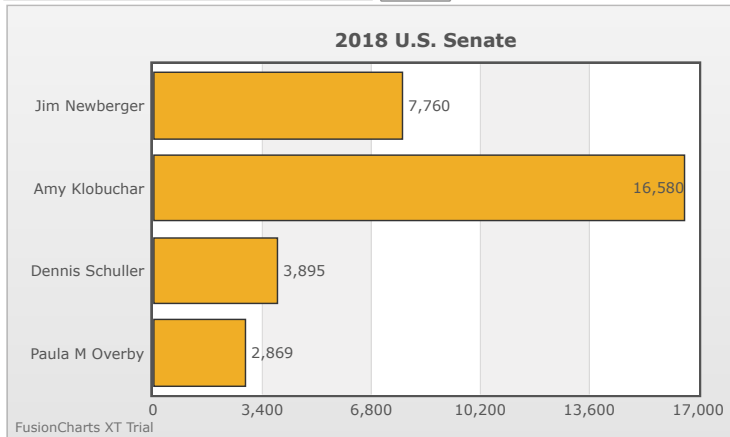

Kids Voting Minnesota Network 2018 Election Results

Compare your school's results with statewide totals from all MN students who participated in Kids Voting this year.

Battle Creek Elementary Chart

No data to display.