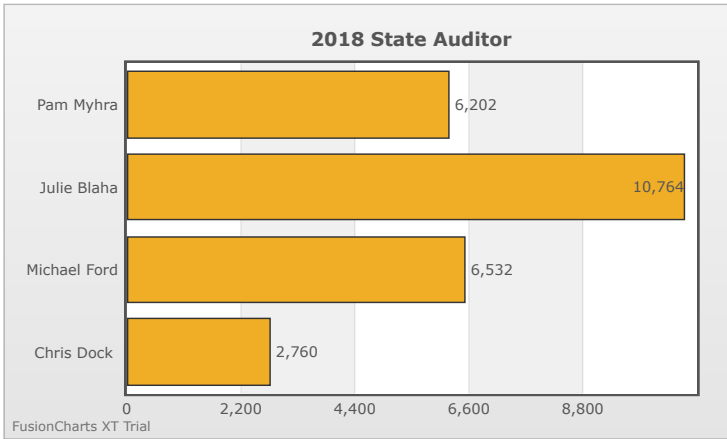

Kids Voting Minnesota Network 2018 Election Results

Compare your school's results with statewide totals from all MN students who participated in Kids Voting this year.

Battle Creek Elementary Chart

No data to display.

No data to display.

FusionCharts XT Trial

FusionCharts XT Trial