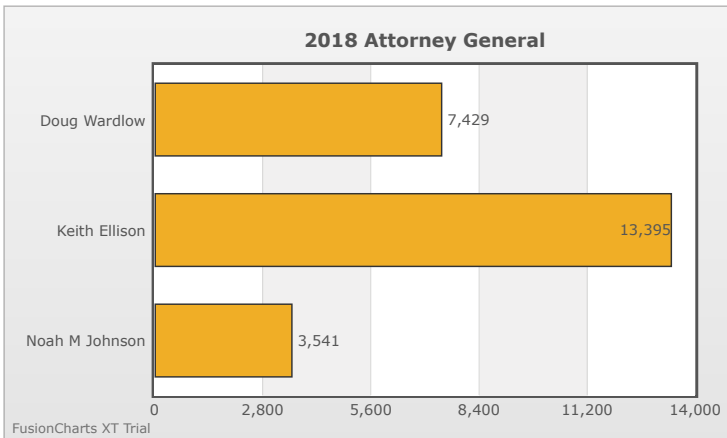

Kids Voting Minnesota Network 2018 Election Results

Compare your school's results with statewide totals from all MN students who participated in Kids Voting this year.

Battle Creek Elementary Chart

No data to display.