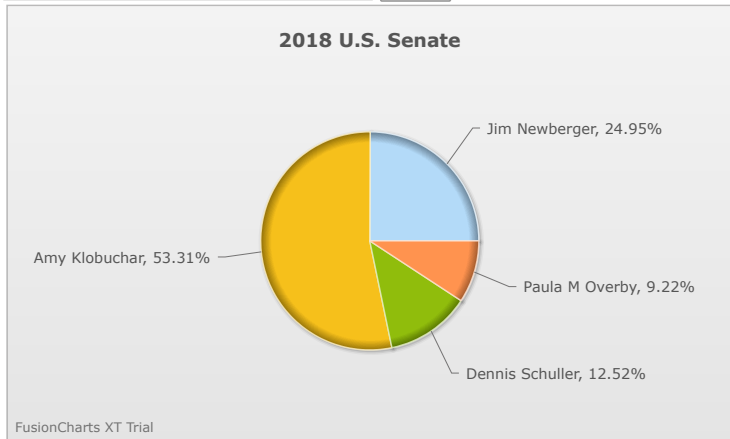

# Kids Voting Minnesota Network 2018 Election Results

Compare your school's results with statewide totals from all MN students who participated in Kids Voting this year.

Battle Creek Elementary Chart

No data to display.