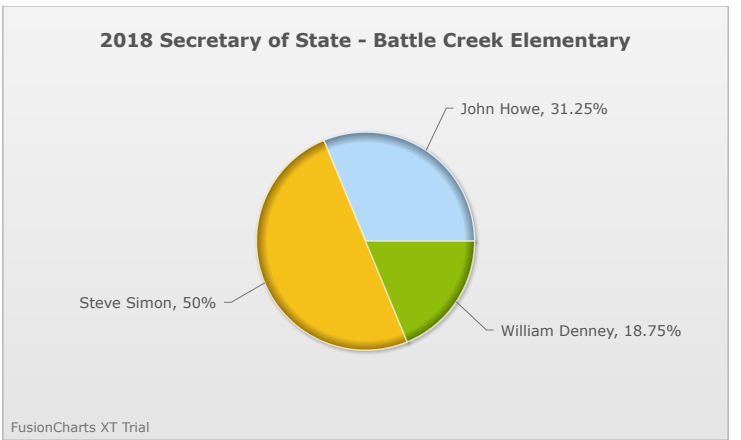

# Kids Voting Minnesota Network 2018 Election Results

Compare your school's results with statewide totals from all MN students who participated in Kids Voting this year.

Battle Creek Elementary Chart

No data to display.