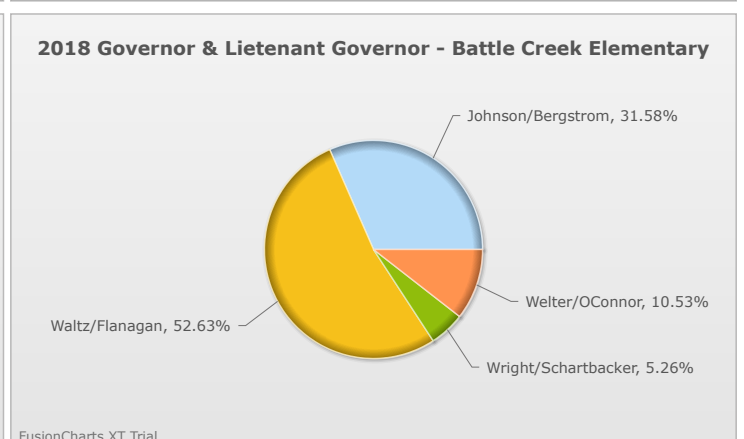

# Kids Voting Minnesota Network 2018 Election Results

Compare your school's results with statewide totals from all MN students who participated in Kids Voting this year.

Battle Creek Elementary Chart

No data to display.