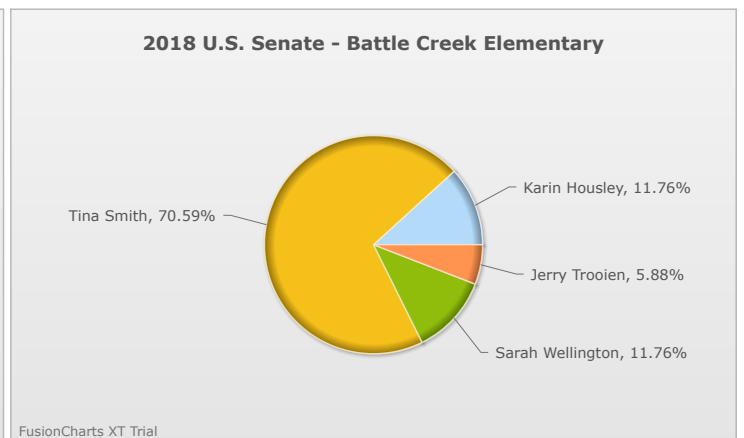

# Kids Voting Minnesota Network 2018 Election Results

Compare your school's results with statewide totals from all MN students who participated in Kids Voting this year.

Battle Creek Elementary Chart

No data to display.