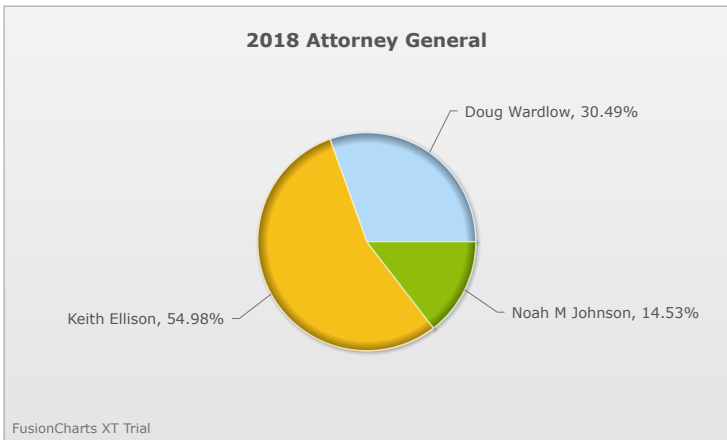

# Kids Voting Minnesota Network 2018 Election Results

Compare your school's results with statewide totals from all MN students who participated in Kids Voting this year.

Battle Creek Elementary Chart

No data to display.