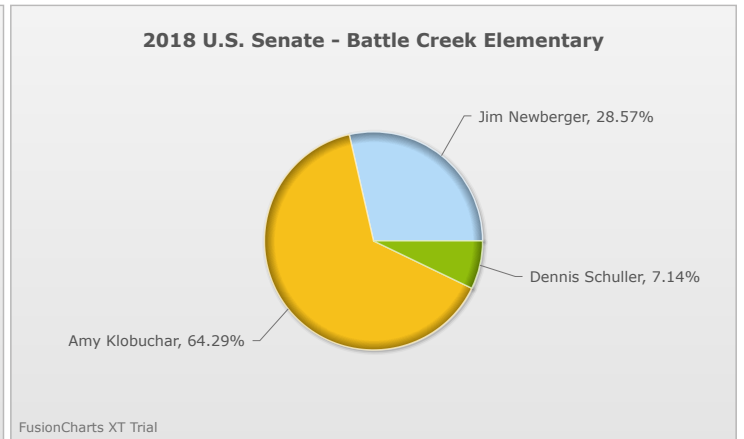

# Kids Voting Minnesota Network 2018 Election Results

Compare your school's results with statewide totals from all MN students who participated in Kids Voting this year.

Battle Creek Elementary Chart

No data to display.