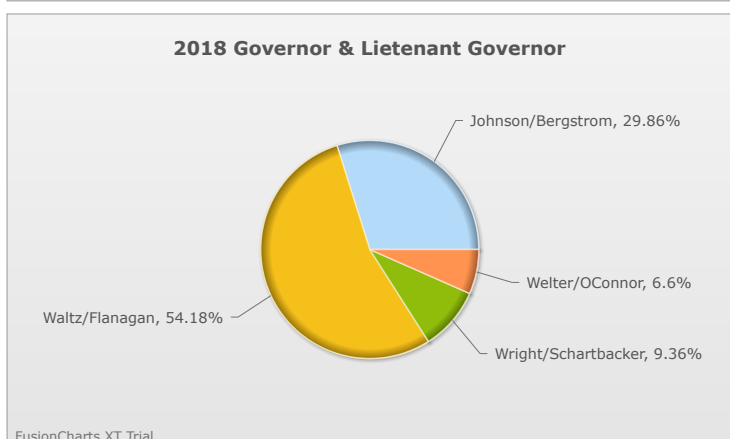

# Kids Voting Minnesota Network 2018 Election Results

Compare your school's results with statewide totals from all MN students who participated in Kids Voting this year.

Battle Creek Elementary Chart

No data to display.