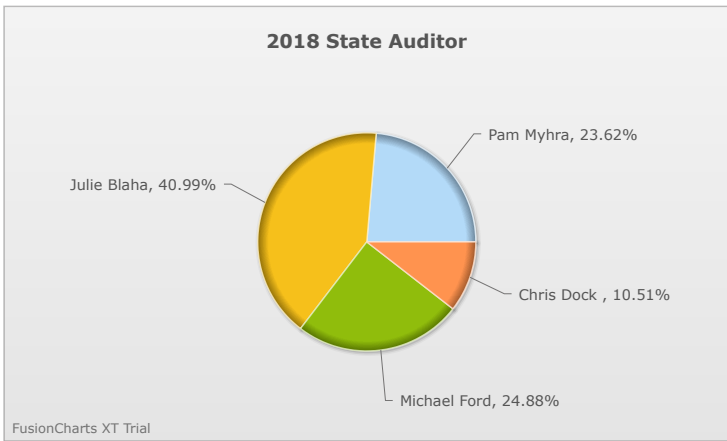

# Kids Voting Minnesota Network 2018 Election Results

Compare your school's results with statewide totals from all MN students who participated in Kids Voting this year.

Battle Creek Elementary Chart

No data to display.