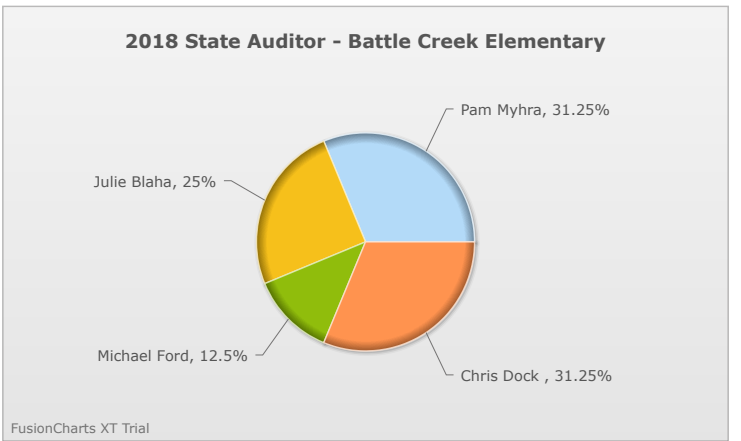

# Kids Voting Minnesota Network 2018 Election Results

Compare your school's results with statewide totals from all MN students who participated in Kids Voting this year.

Battle Creek Elementary Chart

No data to display.