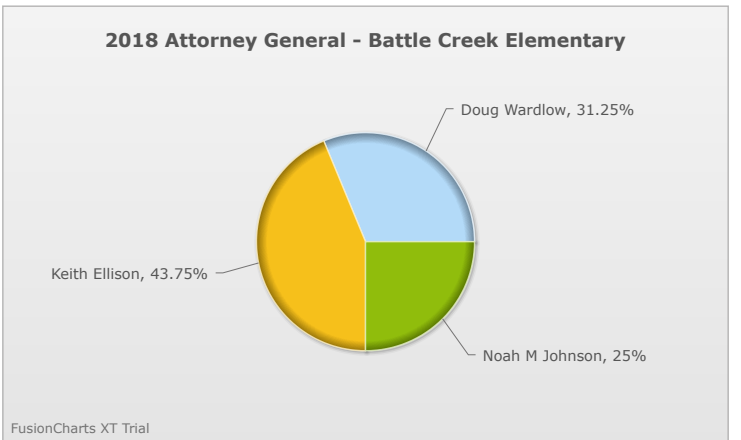

# Kids Voting Minnesota Network 2018 Election Results

Compare your school's results with statewide totals from all MN students who participated in Kids Voting this year.

Battle Creek Elementary Chart

No data to display.