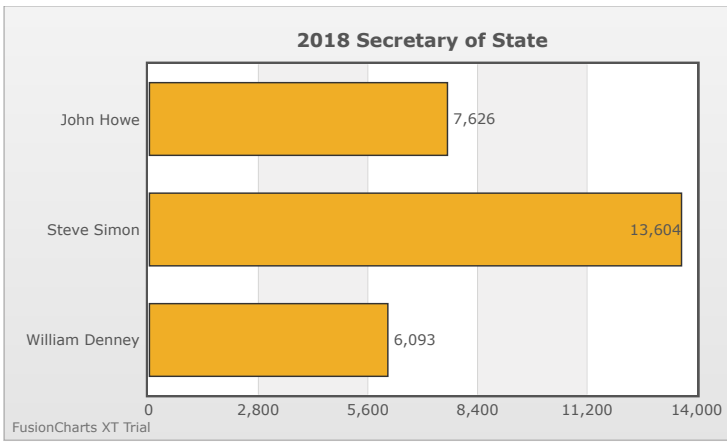

# Kids Voting Minnesota Network 2018 Election Results

Compare your school's results with statewide totals from all MN students who participated in Kids Voting this year.

Fairmont Elementary Chart

No data to display.

No data to display.

FusionCharts XT Trial

FusionCharts XT Trial