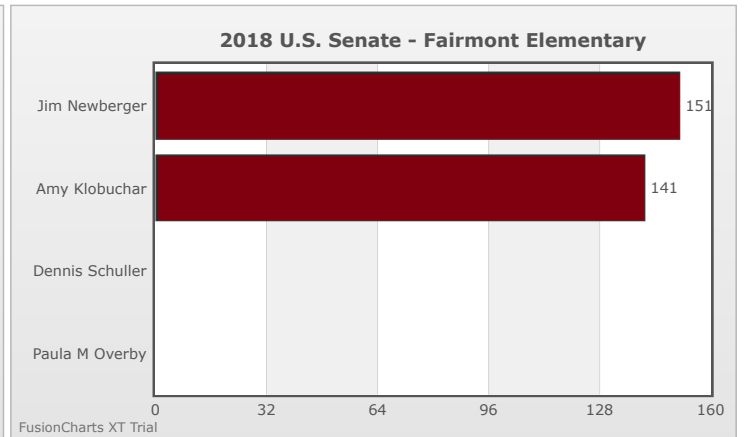

# Kids Voting Minnesota Network 2018 Election Results

Compare your school's results with statewide totals from all MN students who participated in Kids Voting this year.

Fairmont Elementary Chart

No data to display.