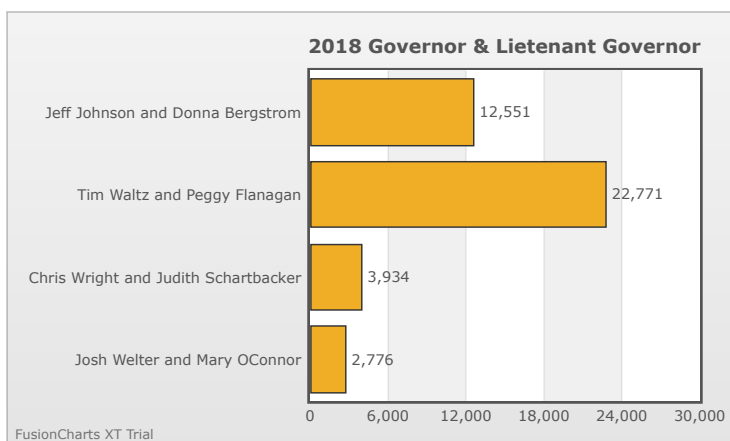

# Kids Voting Minnesota Network 2018 Election Results

Compare your school's results with statewide totals from all MN students who participated in Kids Voting this year.

Fairmont Elementary Chart

No data to display.