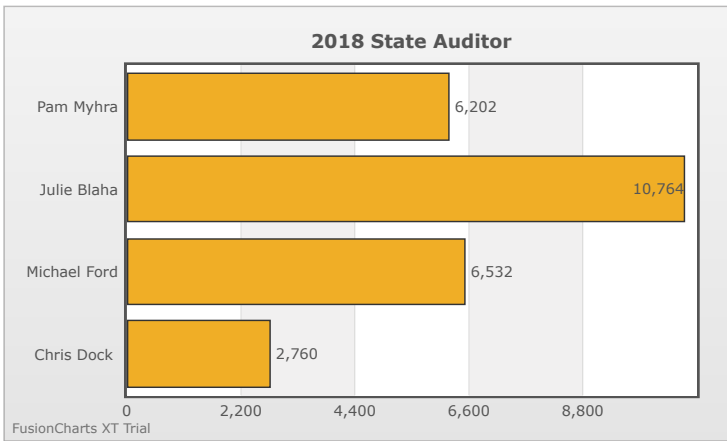

# Kids Voting Minnesota Network 2018 Election Results

Compare your school's results with statewide totals from all MN students who participated in Kids Voting this year.

Fairmont Elementary Chart

No data to display.

No data to display.

FusionCharts XT Trial

FusionCharts XT Trial