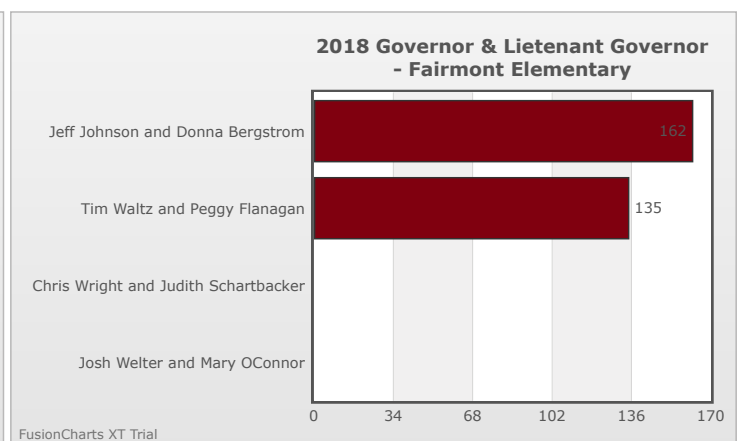

# Kids Voting Minnesota Network 2018 Election Results

Compare your school's results with statewide totals from all MN students who participated in Kids Voting this year.

Fairmont Elementary Chart

No data to display.