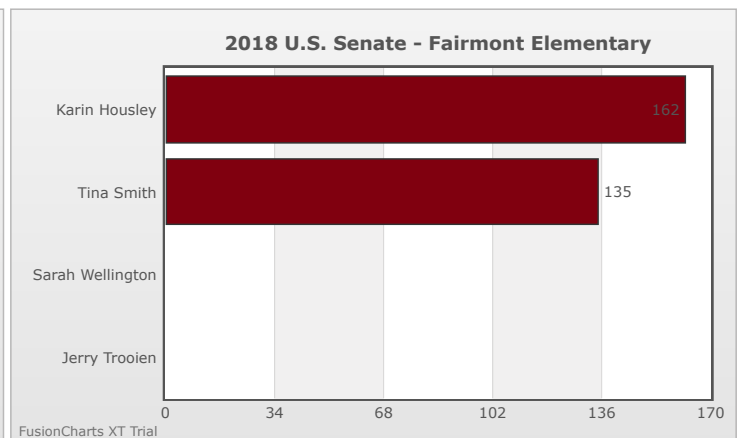

# Kids Voting Minnesota Network 2018 Election Results

Compare your school's results with statewide totals from all MN students who participated in Kids Voting this year.

Fairmont Elementary Chart

No data to display.