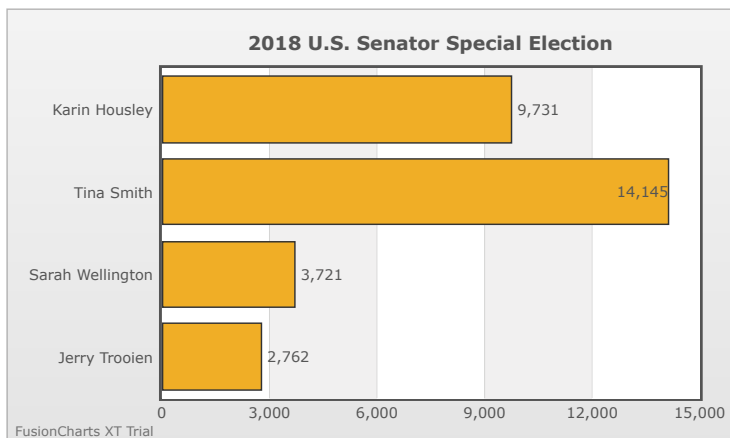

Kids Voting Minnesota Network 2018 Election Results

Compare your school's results with statewide totals from all MN students who participated in Kids Voting this year.

Forest Lake Elementary Chart

No data to display.