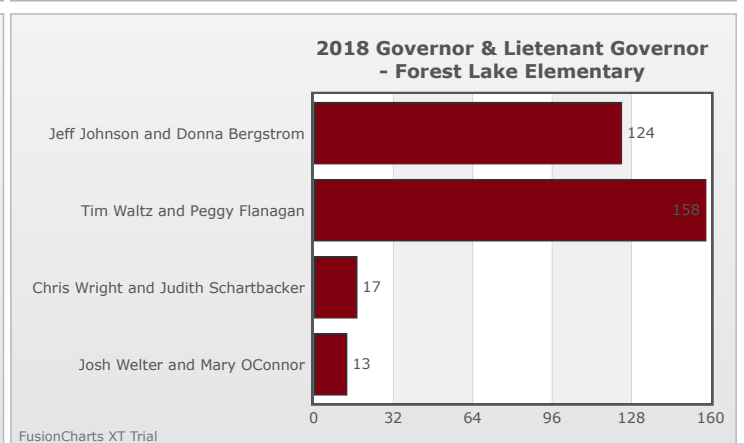

Kids Voting Minnesota Network 2018 Election Results

Compare your school's results with statewide totals from all MN students who participated in Kids Voting this year.

Forest Lake Elementary Chart

No data to display.