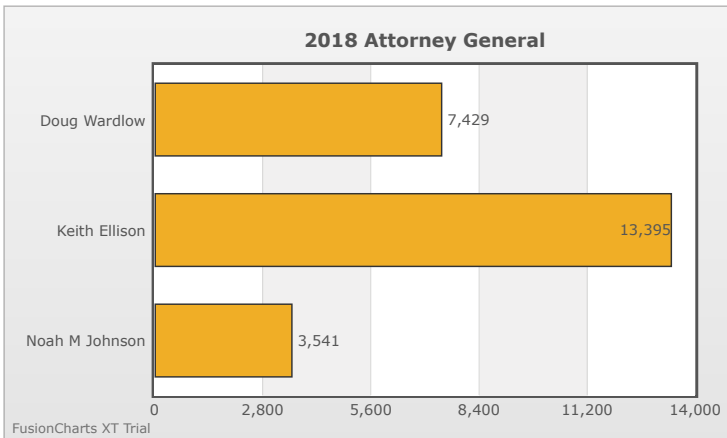

Kids Voting Minnesota Network 2018 Election Results

Compare your school's results with statewide totals from all MN students who participated in Kids Voting this year.

Forest Lake Elementary Chart

No data to display.