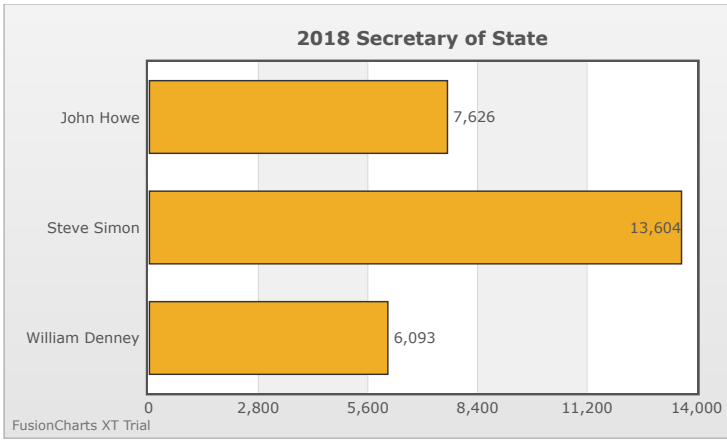

Kids Voting Minnesota Network 2018 Election Results

Compare your school's results with statewide totals from all MN students who participated in Kids Voting this year.

Forest Lake Elementary Chart

No data to display.

No data to display.

FusionCharts XT Trial

FusionCharts XT Trial