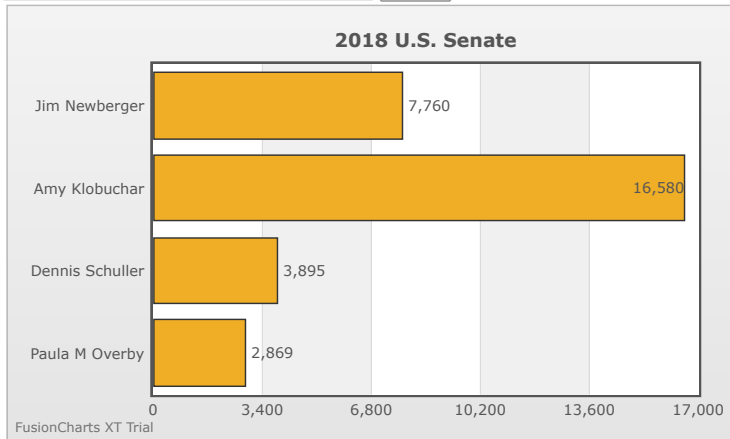

Kids Voting Minnesota Network 2018 Election Results

Compare your school's results with statewide totals from all MN students who participated in Kids Voting this year.

Forest Lake Elementary Chart

No data to display.