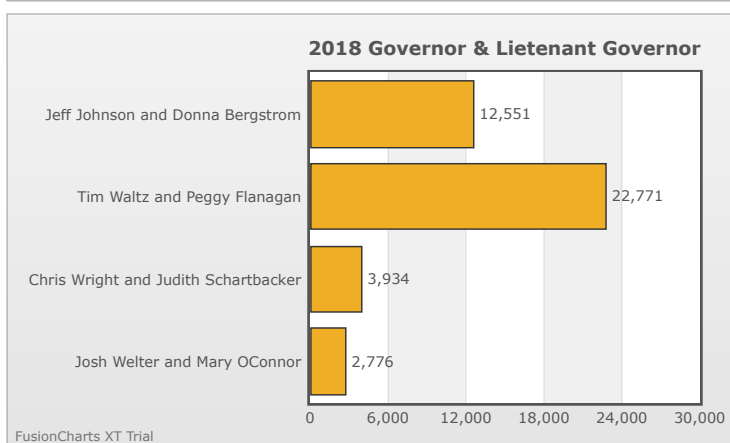

Kids Voting Minnesota Network 2018 Election Results

Compare your school's results with statewide totals from all MN students who participated in Kids Voting this year.

Forest Lake Elementary Chart

No data to display.