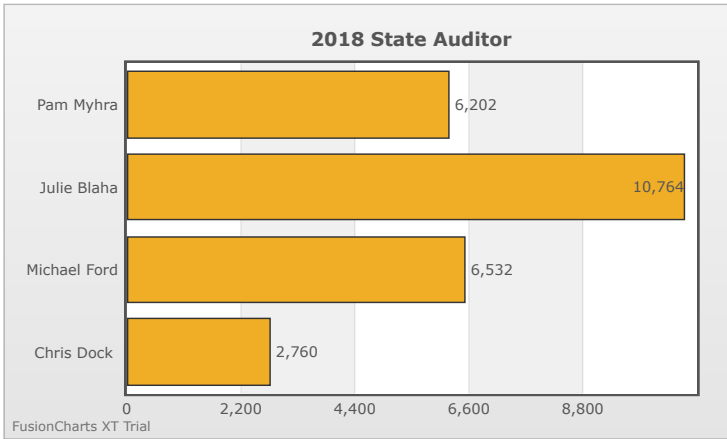

Kids Voting Minnesota Network 2018 Election Results

Compare your school's results with statewide totals from all MN students who participated in Kids Voting this year.

Forest Lake Elementary Chart

No data to display.

No data to display.

FusionCharts XT Trial

FusionCharts XT Trial