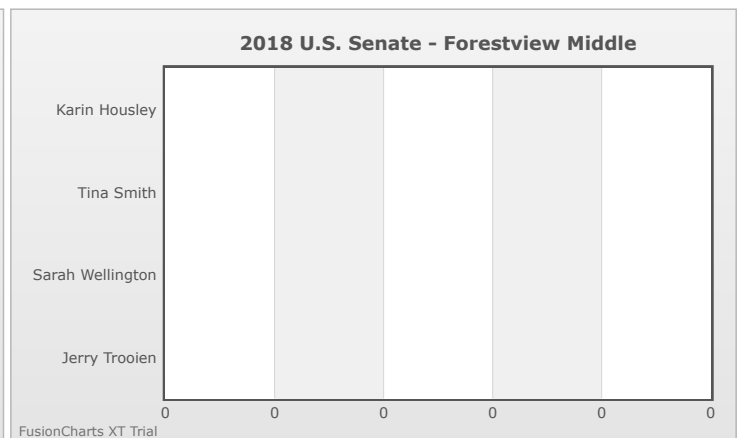

# Kids Voting Minnesota Network 2018 Election Results

Compare your school's results with statewide totals from all MN students who participated in Kids Voting this year.

Forestview Middle Chart

No data to display.