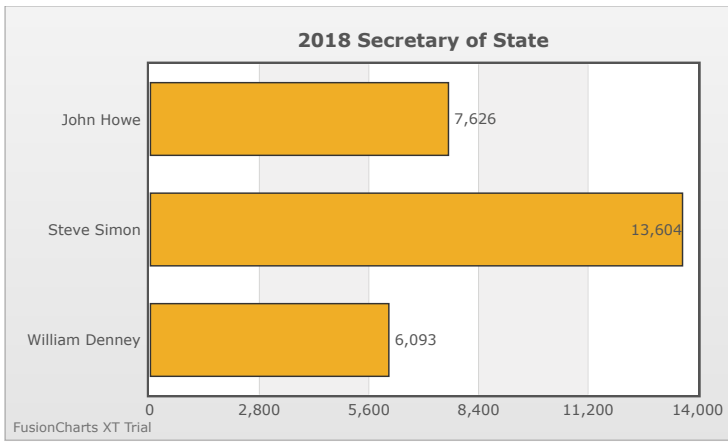

# Kids Voting Minnesota Network 2018 Election Results

Compare your school's results with statewide totals from all MN students who participated in Kids Voting this year.

Forestview Middle Chart

No data to display.

No data to display.

FusionCharts XT Trial

FusionCharts XT Trial