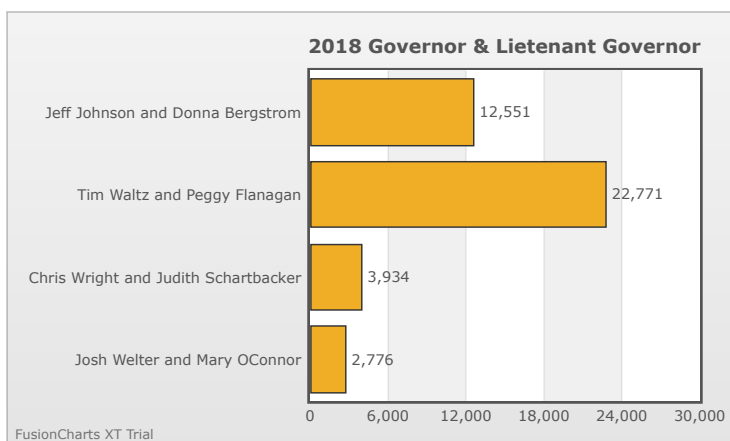

# Kids Voting Minnesota Network 2018 Election Results

Compare your school's results with statewide totals from all MN students who participated in Kids Voting this year.

Forestview Middle Chart

No data to display.