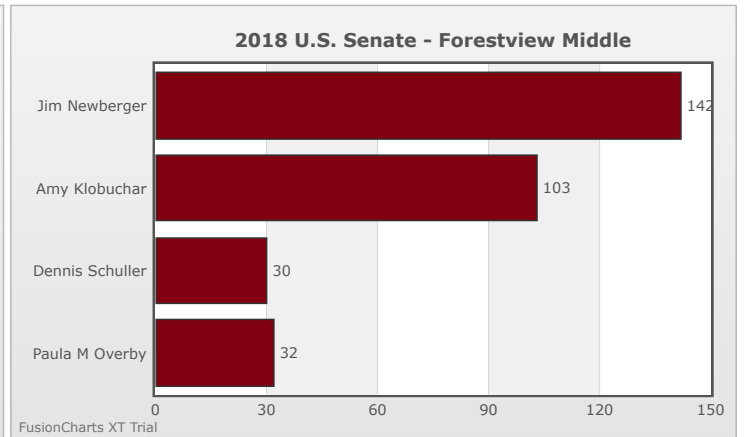

# Kids Voting Minnesota Network 2018 Election Results

Compare your school's results with statewide totals from all MN students who participated in Kids Voting this year.

Forestview Middle Chart

No data to display.