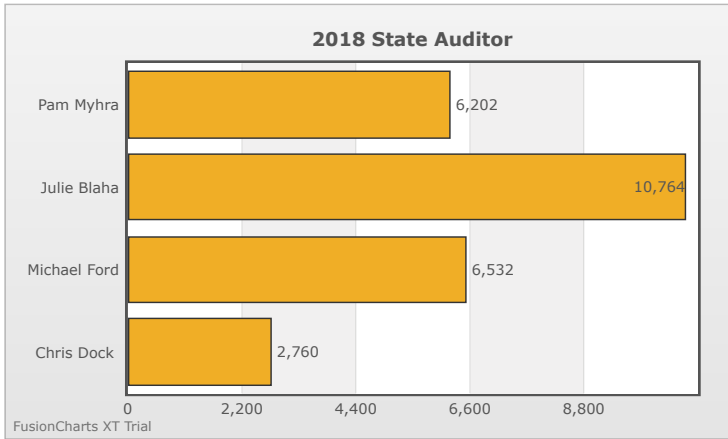

# Kids Voting Minnesota Network 2018 Election Results

Compare your school's results with statewide totals from all MN students who participated in Kids Voting this year.

Forestview Middle Chart

No data to display.

No data to display.

FusionCharts XT Trial

FusionCharts XT Trial