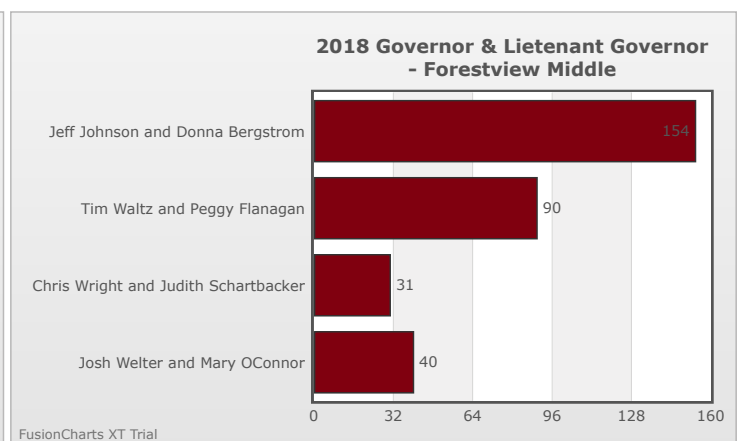

# Kids Voting Minnesota Network 2018 Election Results

Compare your school's results with statewide totals from all MN students who participated in Kids Voting this year.

Forestview Middle Chart

No data to display.