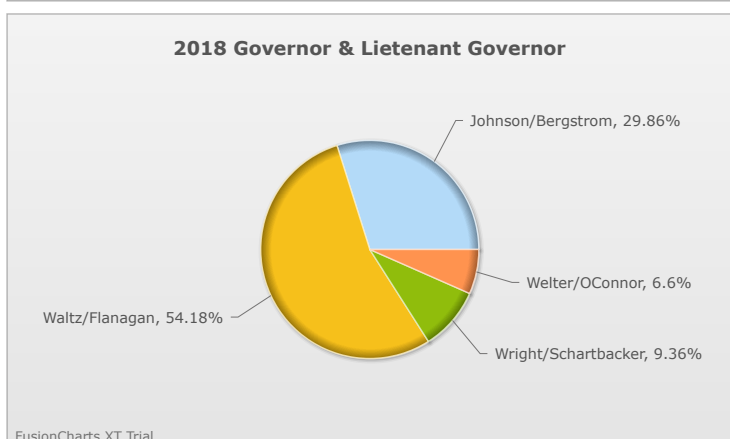

# Kids Voting Minnesota Network 2018 Election Results

Compare your school's results with statewide totals from all MN students who participated in Kids Voting this year.

Forestview Middle Chart

No data to display.