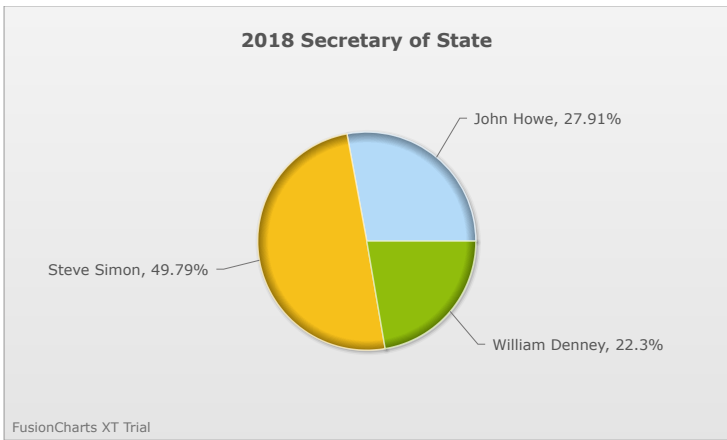

# Kids Voting Minnesota Network 2018 Election Results

Compare your school's results with statewide totals from all MN students who participated in Kids Voting this year.

Forestview Middle Chart

No data to display.