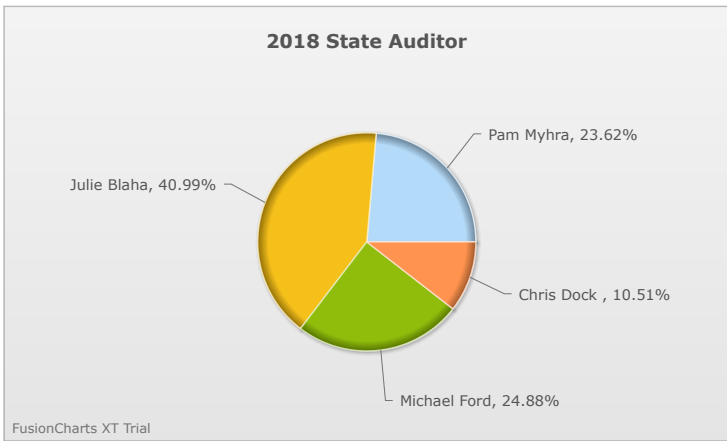

# Kids Voting Minnesota Network 2018 Election Results

Compare your school's results with statewide totals from all MN students who participated in Kids Voting this year.

Forestview Middle Chart

No data to display.