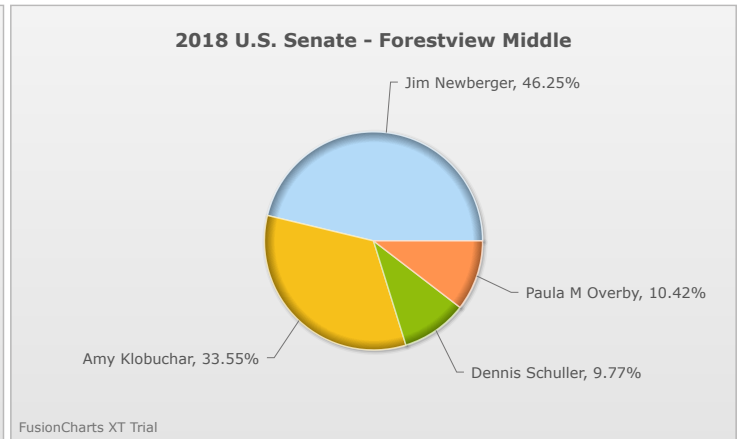

# Kids Voting Minnesota Network 2018 Election Results

Compare your school's results with statewide totals from all MN students who participated in Kids Voting this year.

Forestview Middle Chart

No data to display.