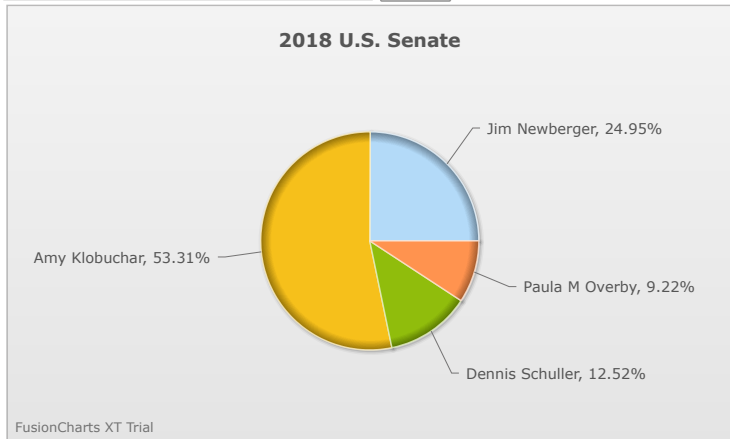

# Kids Voting Minnesota Network 2018 Election Results

Compare your school's results with statewide totals from all MN students who participated in Kids Voting this year.

Forestview Middle Chart

No data to display.