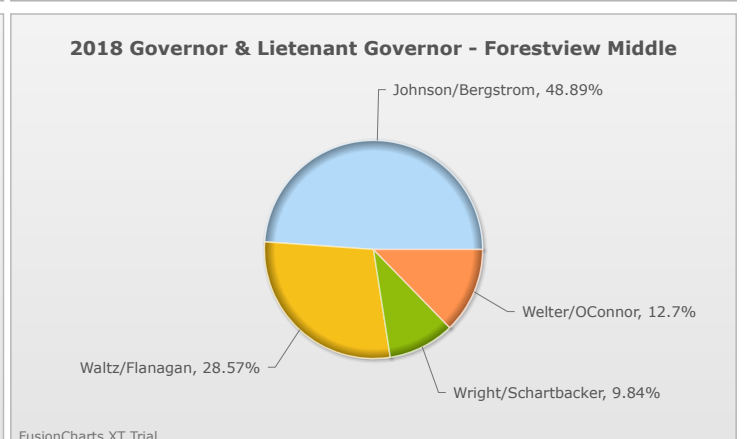

# Kids Voting Minnesota Network 2018 Election Results

Compare your school's results with statewide totals from all MN students who participated in Kids Voting this year.

Forestview Middle Chart

No data to display.