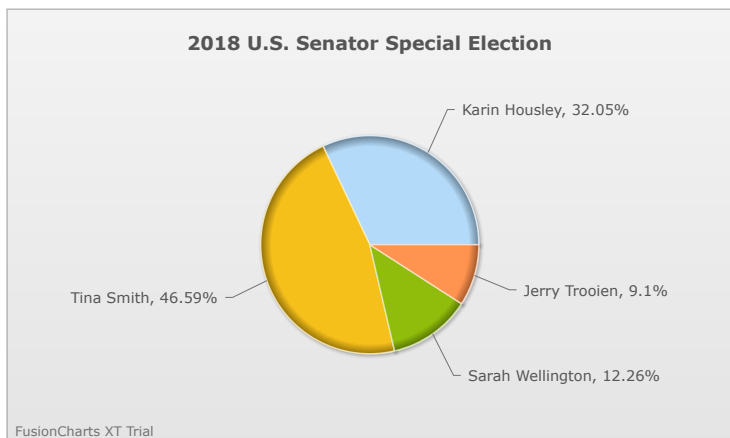

# Kids Voting Minnesota Network 2018 Election Results

Compare your school's results with statewide totals from all MN students who participated in Kids Voting this year.

Forestview Middle Chart

No data to display.