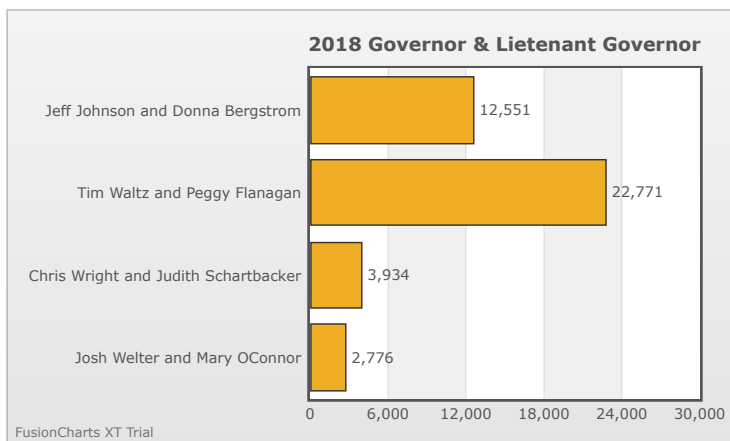

Kids Voting Minnesota Network 2018 Election Results

Compare your school's results with statewide totals from all MN students who participated in Kids Voting this year.

Franklin Middle School Chart

No data to display.