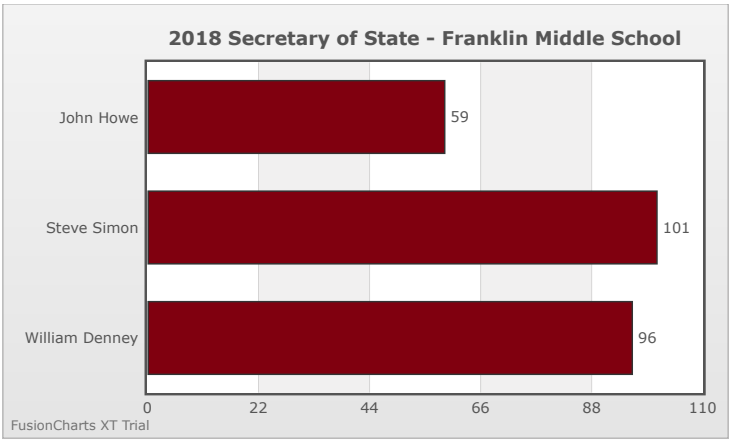

Kids Voting Minnesota Network 2018 Election Results

Compare your school's results with statewide totals from all MN students who participated in Kids Voting this year.

Franklin Middle School Chart

No data to display.