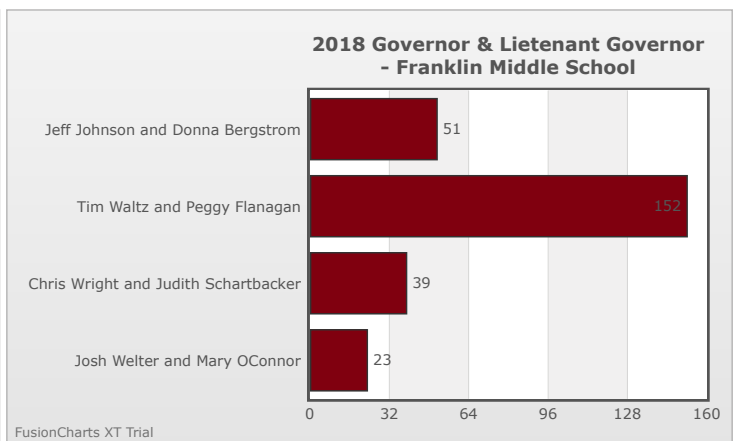

Kids Voting Minnesota Network 2018 Election Results

Compare your school's results with statewide totals from all MN students who participated in Kids Voting this year.

Franklin Middle School Chart

No data to display.