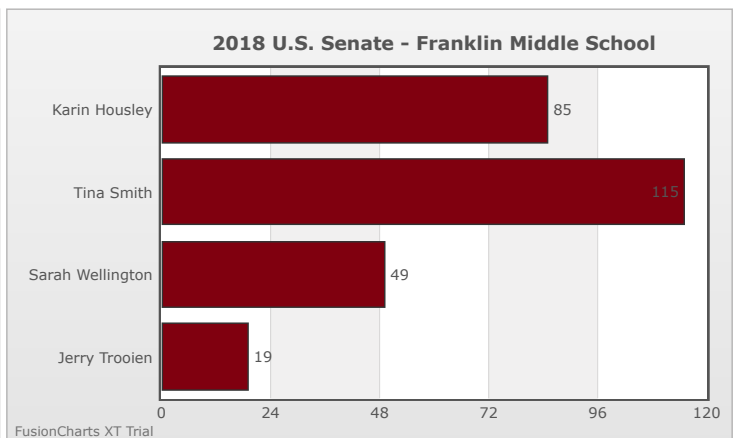

Kids Voting Minnesota Network 2018 Election Results

Compare your school's results with statewide totals from all MN students who participated in Kids Voting this year.

Franklin Middle School Chart

No data to display.