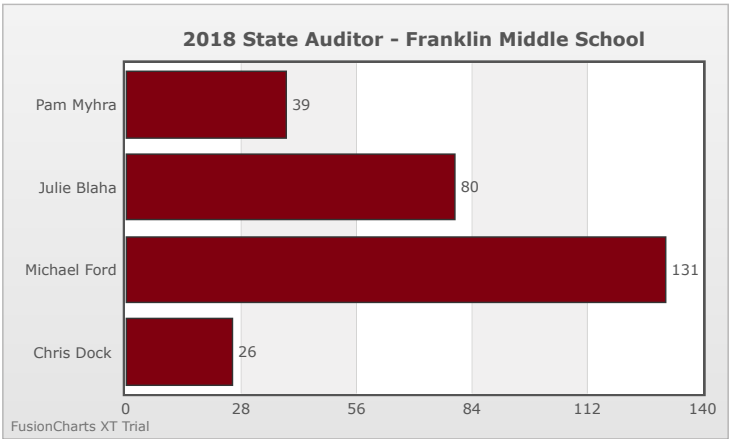

Kids Voting Minnesota Network 2018 Election Results

Compare your school's results with statewide totals from all MN students who participated in Kids Voting this year.

Franklin Middle School Chart

No data to display.