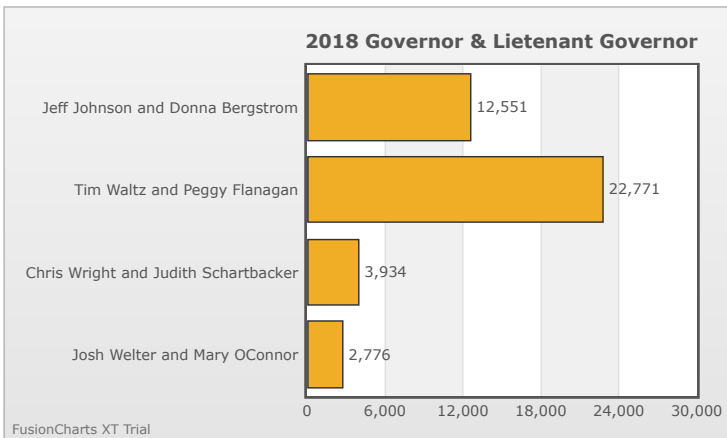

Kids Voting Minnesota Network 2018 Election Results

Compare your school's results with statewide totals from all MN students who participated in Kids Voting this year.

JJ Hill Montessori Chart

No data to display.