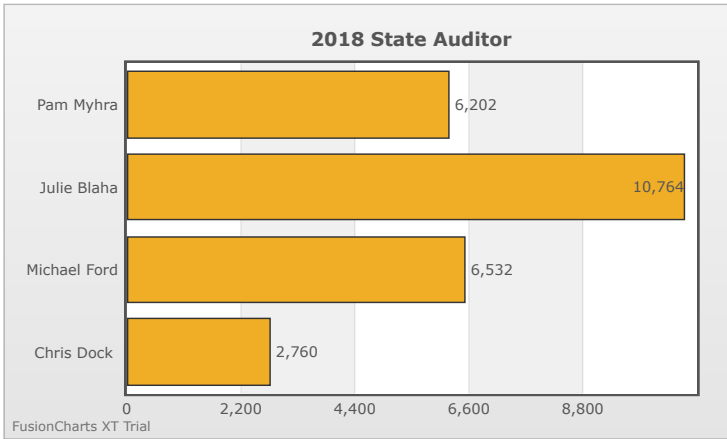

Kids Voting Minnesota Network 2018 Election Results

Compare your school's results with statewide totals from all MN students who participated in Kids Voting this year.

JJ Hill Montessori Chart

No data to display.

No data to display.

FusionCharts XT Trial

FusionCharts XT Trial