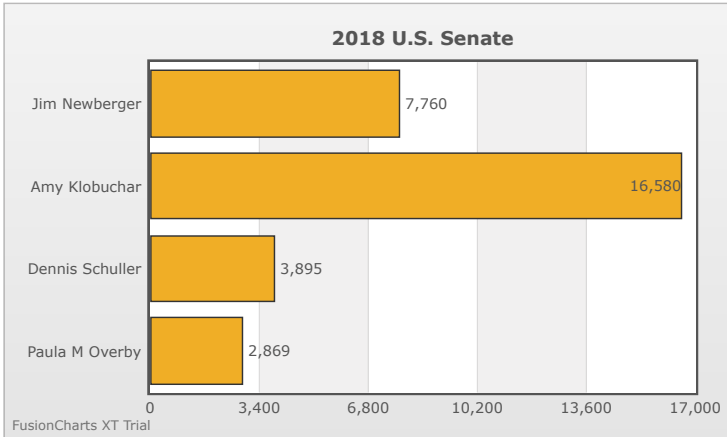

Kids Voting Minnesota Network 2018 Election Results

Compare your school's results with statewide totals from all MN students who participated in Kids Voting this year.

JJ Hill Montessori Chart

No data to display.