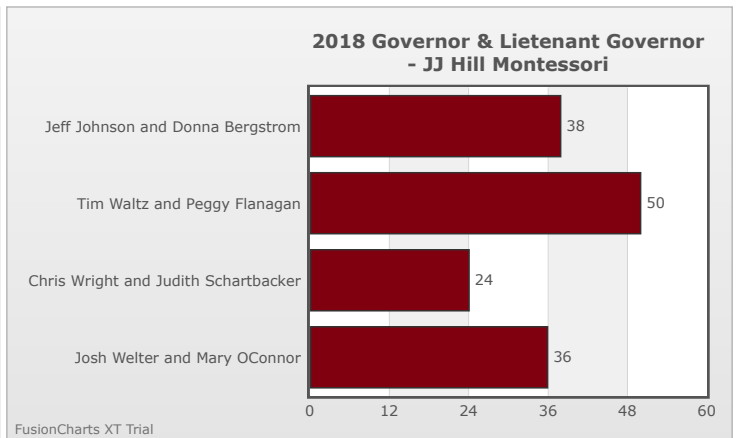

Kids Voting Minnesota Network 2018 Election Results

Compare your school's results with statewide totals from all MN students who participated in Kids Voting this year.

JJ Hill Montessori Chart

No data to display.