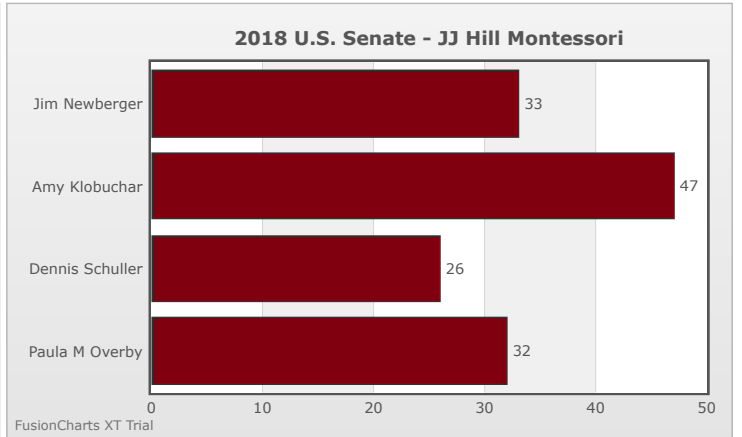

Kids Voting Minnesota Network 2018 Election Results

Compare your school's results with statewide totals from all MN students who participated in Kids Voting this year.

JJ Hill Montessori Chart

No data to display.