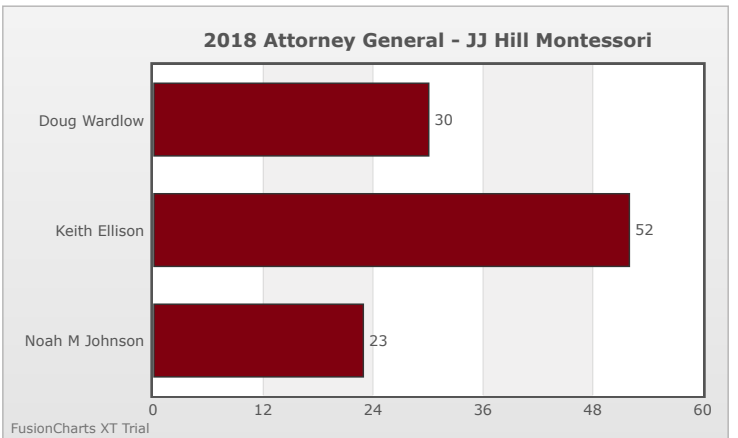

Kids Voting Minnesota Network 2018 Election Results

Compare your school's results with statewide totals from all MN students who participated in Kids Voting this year.

JJ Hill Montessori Chart

No data to display.

No data to display.

FusionCharts XT Trial

FusionCharts XT Trial