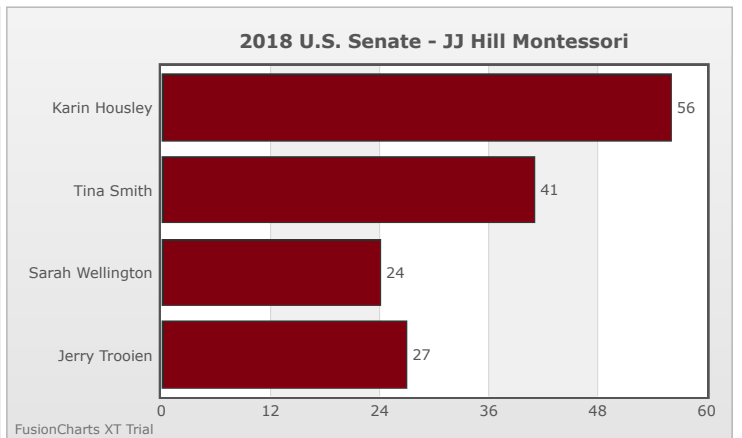

Kids Voting Minnesota Network 2018 Election Results

Compare your school's results with statewide totals from all MN students who participated in Kids Voting this year.

JJ Hill Montessori Chart

No data to display.