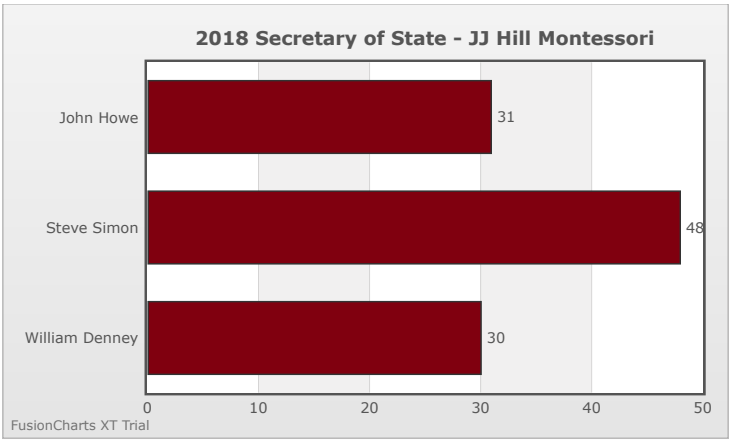

Kids Voting Minnesota Network 2018 Election Results

Compare your school's results with statewide totals from all MN students who participated in Kids Voting this year.

JJ Hill Montessori Chart

No data to display.

No data to display.

FusionCharts XT Trial

FusionCharts XT Trial