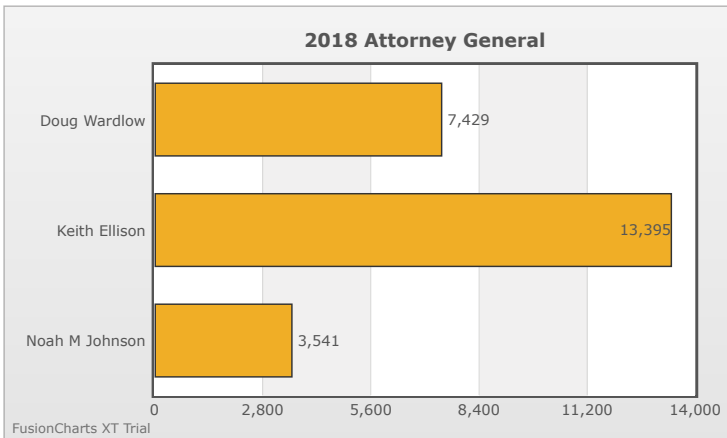

Kids Voting Minnesota Network 2018 Election Results

Compare your school's results with statewide totals from all MN students who participated in Kids Voting this year.

JJ Hill Montessori Chart

No data to display.