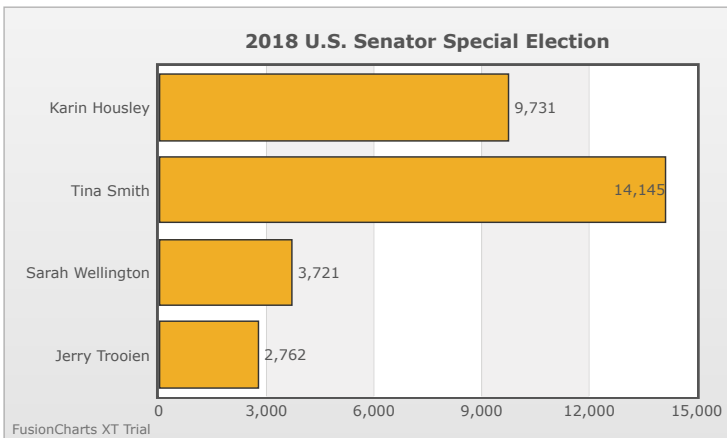

Kids Voting Minnesota Network 2018 Election Results

Compare your school's results with statewide totals from all MN students who participated in Kids Voting this year.

JJ Hill Montessori Chart

No data to display.