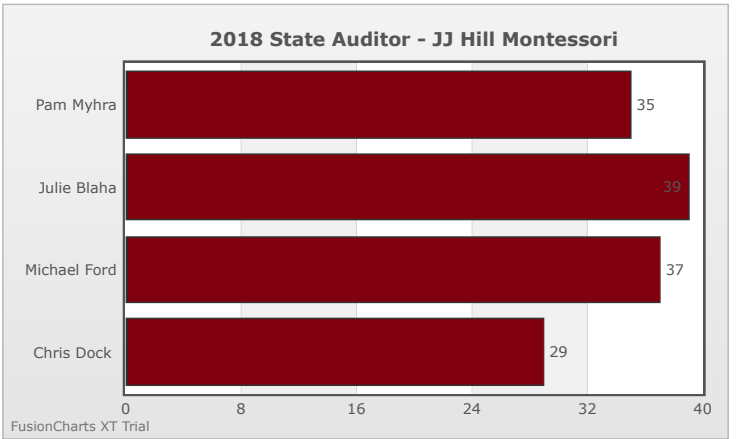

Kids Voting Minnesota Network 2018 Election Results

Compare your school's results with statewide totals from all MN students who participated in Kids Voting this year.

JJ Hill Montessori Chart

No data to display.

No data to display.

FusionCharts XT Trial

FusionCharts XT Trial