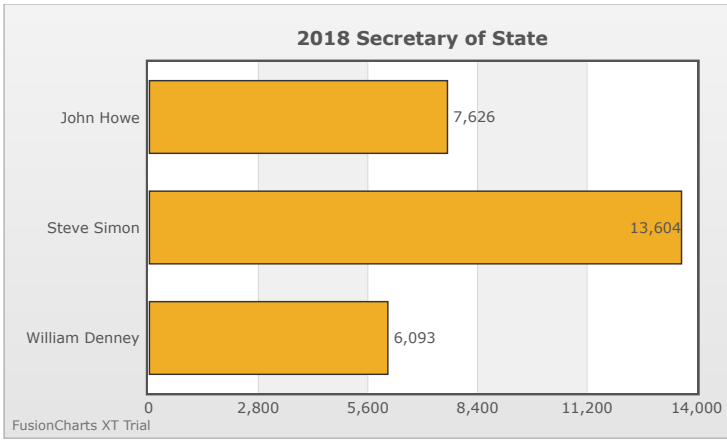

Kids Voting Minnesota Network 2018 Election Results

Compare your school's results with statewide totals from all MN students who participated in Kids Voting this year.

JJ Hill Montessori Chart

No data to display.

No data to display.

FusionCharts XT Trial

FusionCharts XT Trial