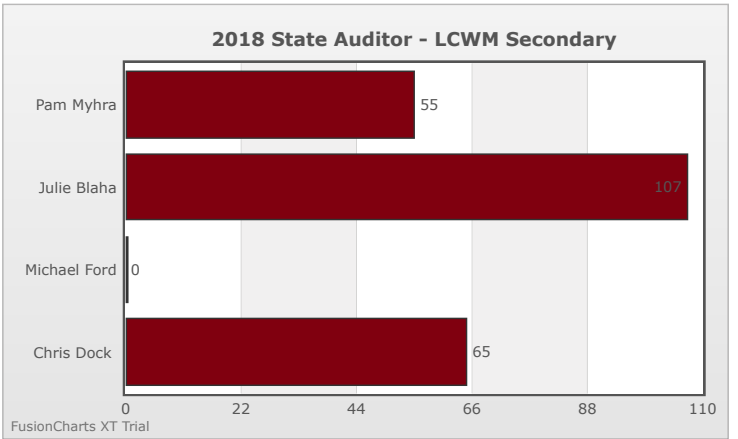

# Kids Voting Minnesota Network 2018 Election Results

Compare your school's results with statewide totals from all MN students who participated in Kids Voting this year.

LCWM Secondary Chart

No data to display.

No data to display.

FusionCharts XT Trial

FusionCharts XT Trial