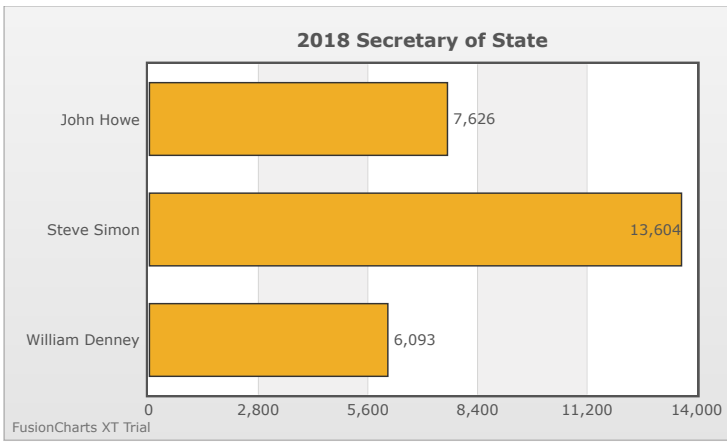

# Kids Voting Minnesota Network 2018 Election Results

Compare your school's results with statewide totals from all MN students who participated in Kids Voting this year.

LCWM Secondary Chart

No data to display.

No data to display.

FusionCharts XT Trial

FusionCharts XT Trial