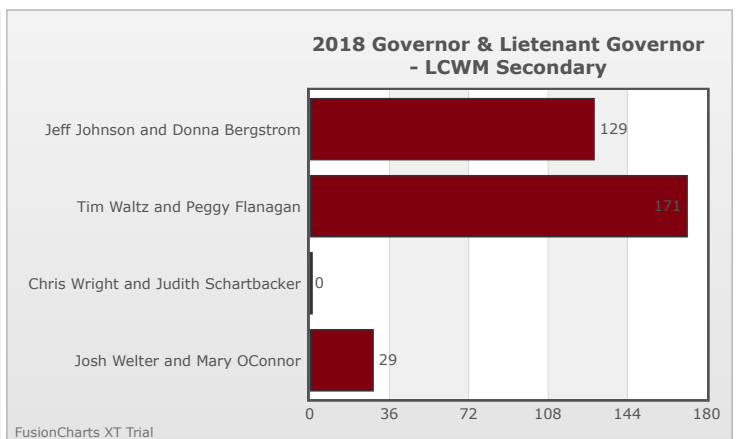

# Kids Voting Minnesota Network 2018 Election Results

Compare your school's results with statewide totals from all MN students who participated in Kids Voting this year.

LCWM Secondary Chart

No data to display.