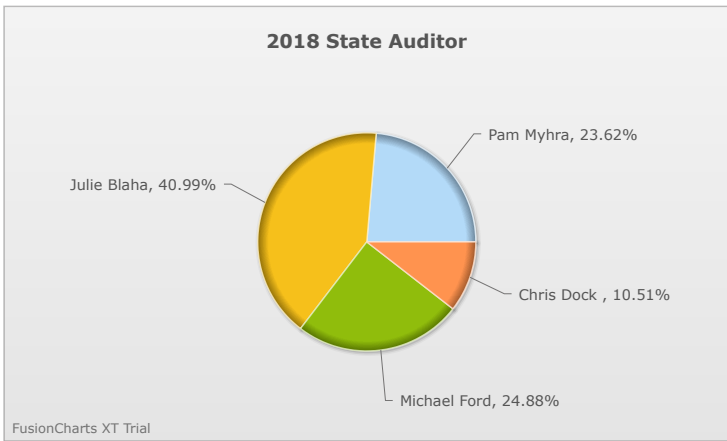

Kids Voting Minnesota Network 2018 Election Results

Compare your school's results with statewide totals from all MN students who participated in Kids Voting this year.

LCWM Secondary Chart

No data to display.