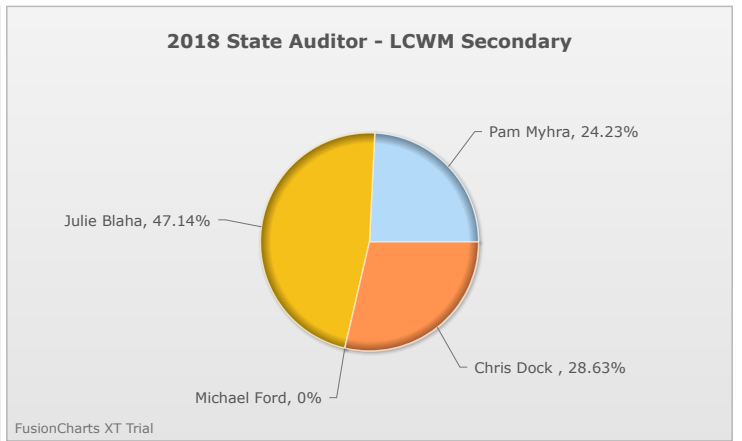

Kids Voting Minnesota Network 2018 Election Results

Compare your school's results with statewide totals from all MN students who participated in Kids Voting this year.

LCWM Secondary Chart

No data to display.

No data to display.

FusionCharts XT Trial

FusionCharts XT Trial