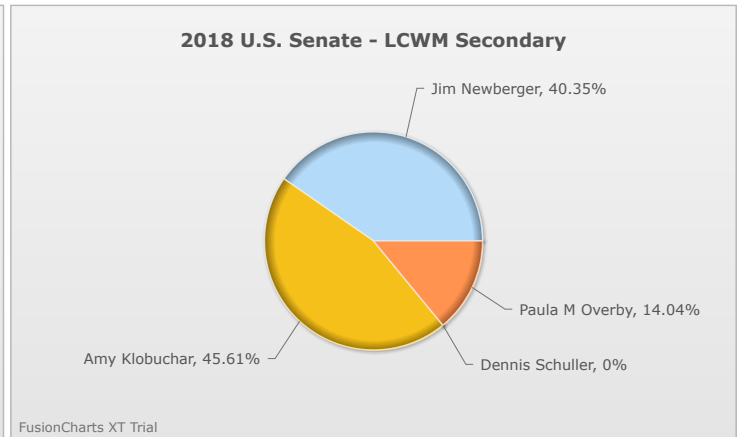

Kids Voting Minnesota Network 2018 Election Results

Compare your school's results with statewide totals from all MN students who participated in Kids Voting this year.

LCWM Secondary Chart

No data to display.

No data to display.

FusionCharts XT Trial

FusionCharts XT Trial