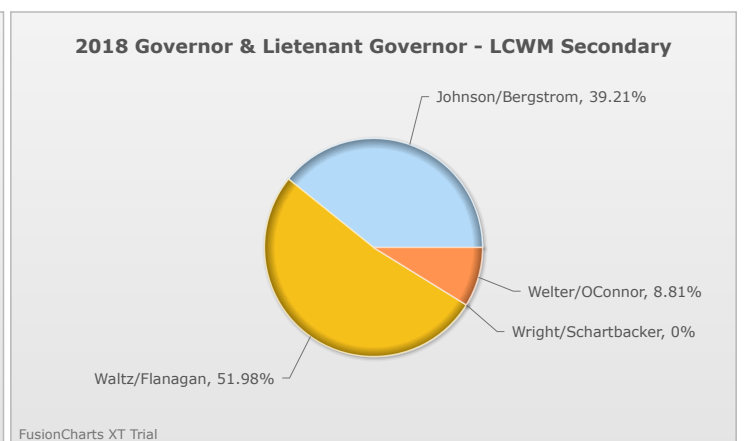

Kids Voting Minnesota Network 2018 Election Results

Compare your school's results with statewide totals from all MN students who participated in Kids Voting this year.

LCWM Secondary Chart

No data to display.