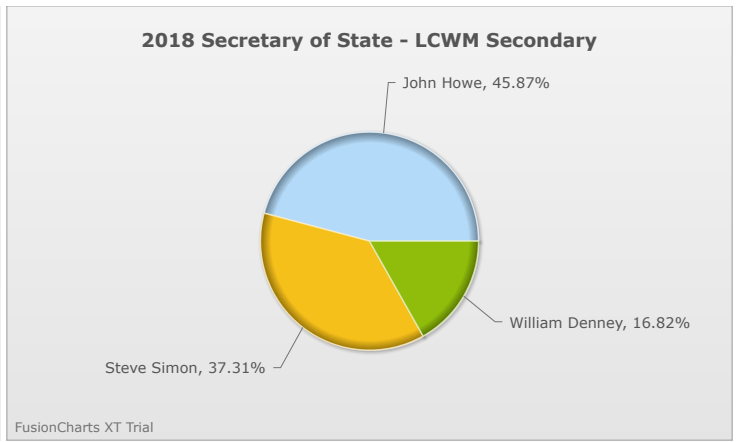

Kids Voting Minnesota Network 2018 Election Results

Compare your school's results with statewide totals from all MN students who participated in Kids Voting this year.

LCWM Secondary Chart

No data to display.

No data to display.

FusionCharts XT Trial

FusionCharts XT Trial