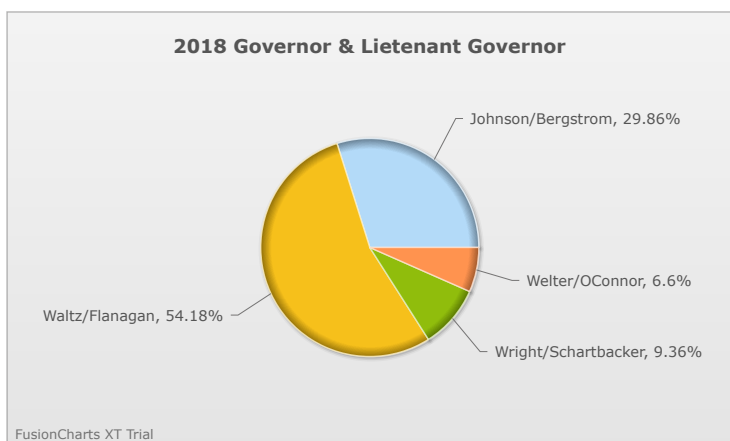

Kids Voting Minnesota Network 2018 Election Results

Compare your school's results with statewide totals from all MN students who participated in Kids Voting this year.

LCWM Secondary Chart

No data to display.