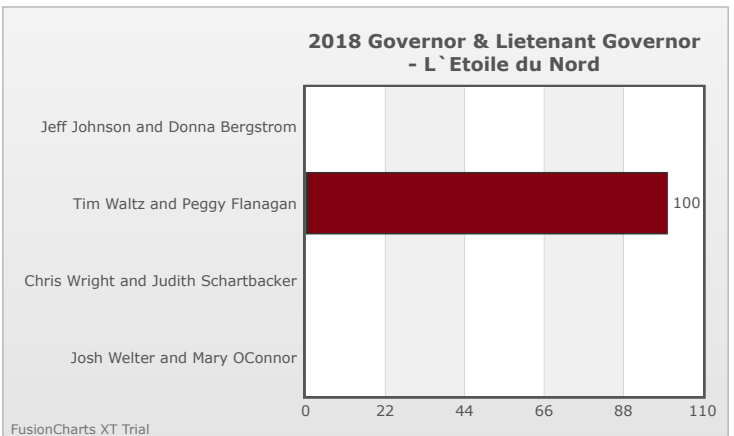

Kids Voting Minnesota Network 2018 Election Results

Compare your school's results with statewide totals from all MN students who participated in Kids Voting this year.

L`Etoile du Nord Chart

No data to display.