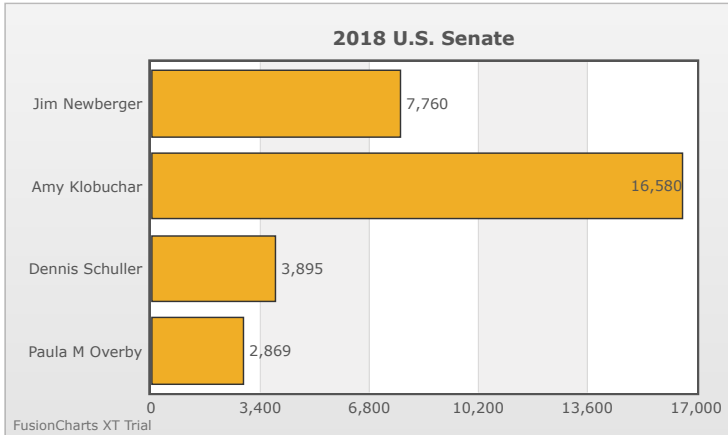

Kids Voting Minnesota Network 2018 Election Results

Compare your school's results with statewide totals from all MN students who participated in Kids Voting this year.

L`Etoile du Nord Chart

No data to display.