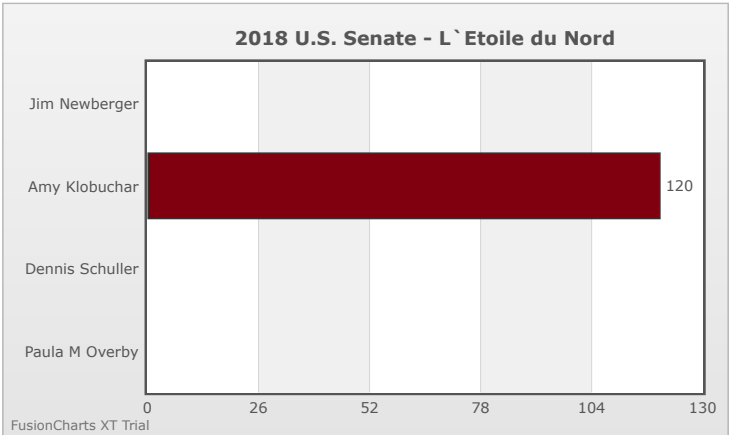

Kids Voting Minnesota Network 2018 Election Results

Compare your school's results with statewide totals from all MN students who participated in Kids Voting this year.

L`Etoile du Nord Chart

No data to display.