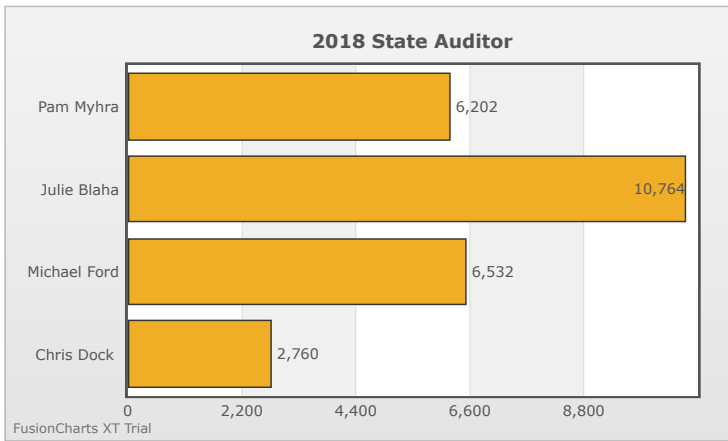

Kids Voting Minnesota Network 2018 Election Results

Compare your school's results with statewide totals from all MN students who participated in Kids Voting this year.

L`Etoile du Nord Chart

No data to display.

No data to display.

FusionCharts XT Trial

FusionCharts XT Trial