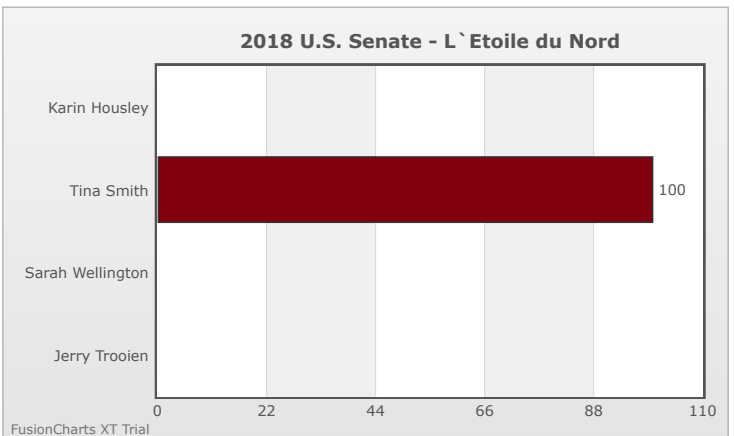

Kids Voting Minnesota Network 2018 Election Results

Compare your school's results with statewide totals from all MN students who participated in Kids Voting this year.

L`Etoile du Nord Chart

No data to display.