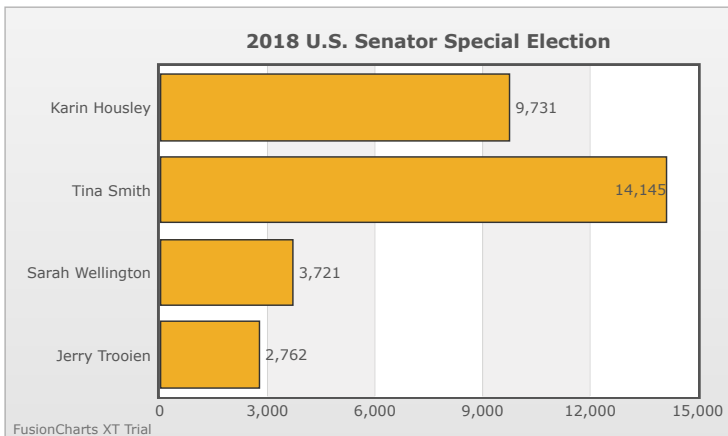

Kids Voting Minnesota Network 2018 Election Results

Compare your school's results with statewide totals from all MN students who participated in Kids Voting this year.

L`Etoile du Nord Chart

No data to display.