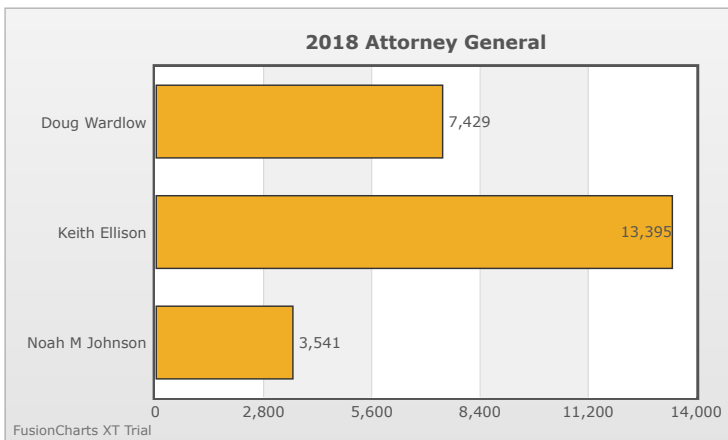

Kids Voting Minnesota Network 2018 Election Results

Compare your school's results with statewide totals from all MN students who participated in Kids Voting this year.

L`Etoile du Nord Chart

No data to display.