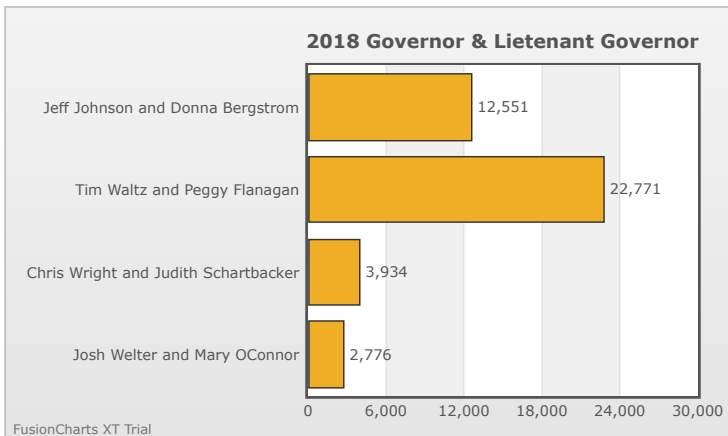

Kids Voting Minnesota Network 2018 Election Results

Compare your school's results with statewide totals from all MN students who participated in Kids Voting this year.

L`Etoile du Nord Chart

No data to display.