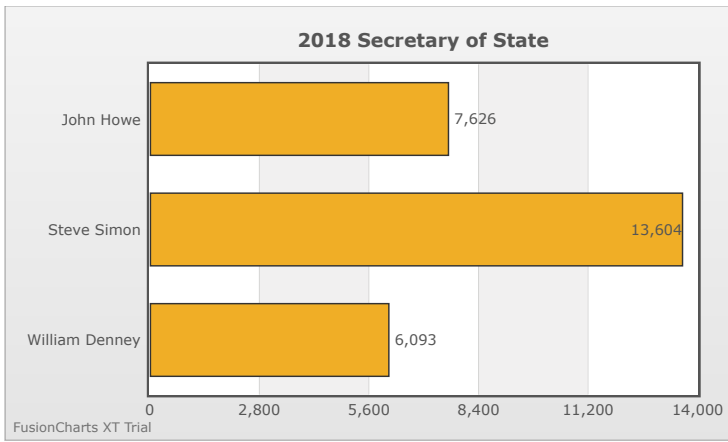

Kids Voting Minnesota Network 2018 Election Results

Compare your school's results with statewide totals from all MN students who participated in Kids Voting this year.

L`Etoile du Nord Chart

No data to display.

No data to display.

FusionCharts XT Trial

FusionCharts XT Trial