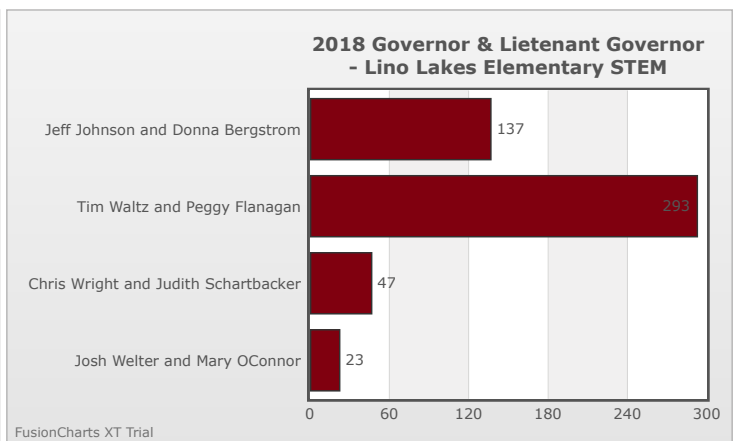

Kids Voting Minnesota Network 2018 Election Results

Compare your school's results with statewide totals from all MN students who participated in Kids Voting this year.

Lino Lakes Elementary STEM Chart

No data to display.