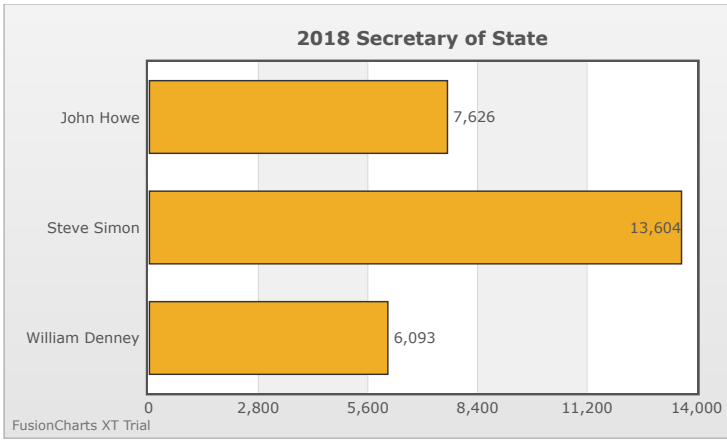

Kids Voting Minnesota Network 2018 Election Results

Compare your school's results with statewide totals from all MN students who participated in Kids Voting this year.

Lino Lakes Elementary STEM Chart

No data to display.

No data to display.

FusionCharts XT Trial

FusionCharts XT Trial