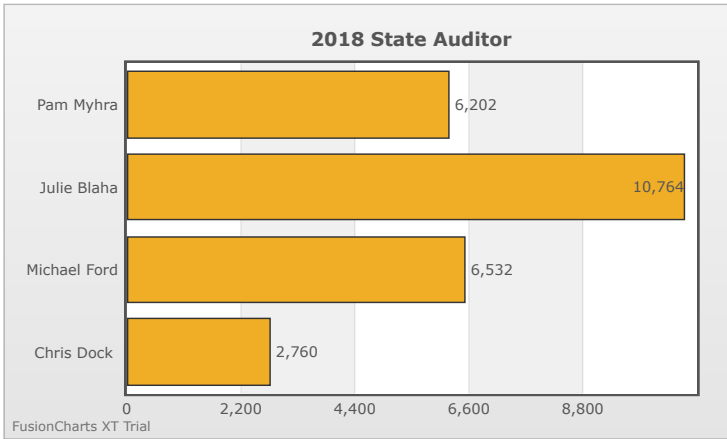

Kids Voting Minnesota Network 2018 Election Results

Compare your school's results with statewide totals from all MN students who participated in Kids Voting this year.

Lino Lakes Elementary STEM Chart

No data to display.

No data to display.

FusionCharts XT Trial

FusionCharts XT Trial