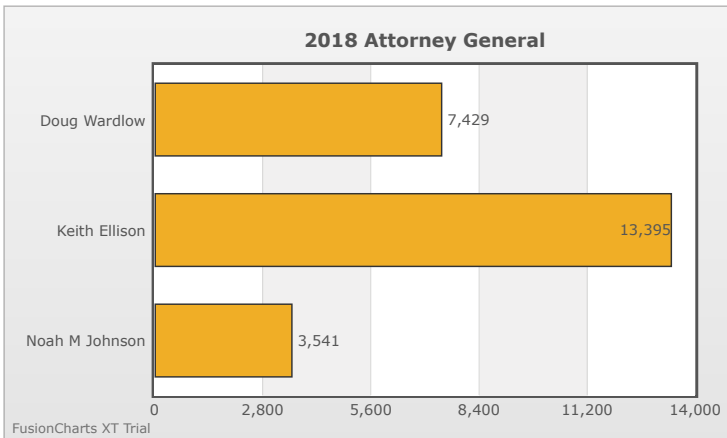

Kids Voting Minnesota Network 2018 Election Results

Compare your school's results with statewide totals from all MN students who participated in Kids Voting this year.

Lino Lakes Elementary STEM Chart

No data to display.