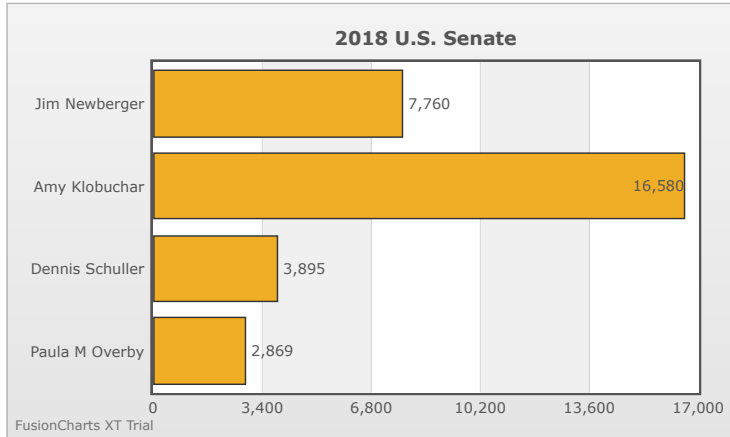

Kids Voting Minnesota Network 2018 Election Results

Compare your school's results with statewide totals from all MN students who participated in Kids Voting this year.

Lino Lakes Elementary STEM Chart

No data to display.