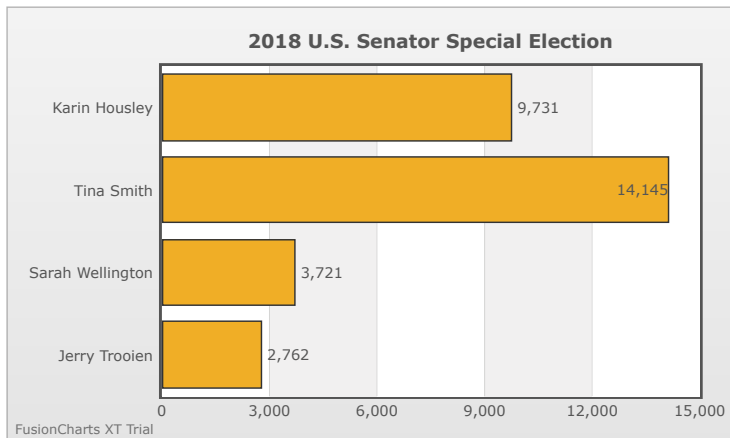

Kids Voting Minnesota Network 2018 Election Results

Compare your school's results with statewide totals from all MN students who participated in Kids Voting this year.

Lino Lakes Elementary STEM Chart

No data to display.