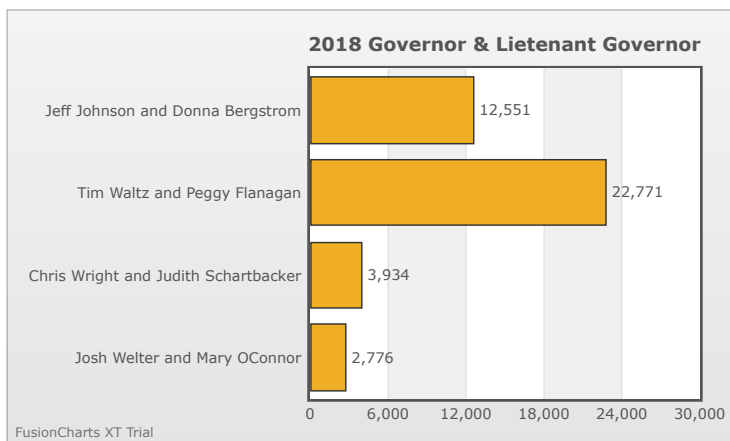

Kids Voting Minnesota Network 2018 Election Results

Compare your school's results with statewide totals from all MN students who participated in Kids Voting this year.

Lino Lakes Elementary STEM Chart

No data to display.