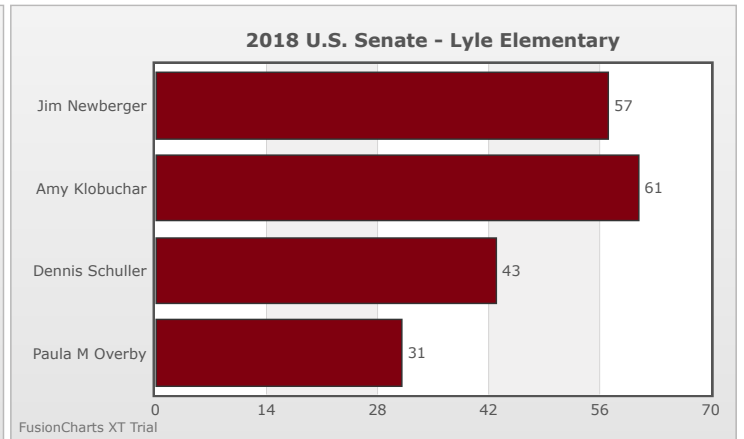

Kids Voting Minnesota Network 2018 Election Results

Compare your school's results with statewide totals from all MN students who participated in Kids Voting this year.

Lyle Elementary Chart

No data to display.