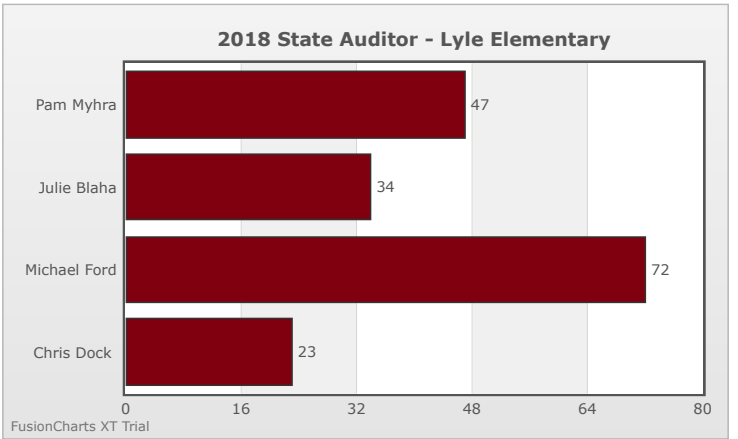

Kids Voting Minnesota Network 2018 Election Results

Compare your school's results with statewide totals from all MN students who participated in Kids Voting this year.

Lyle Elementary Chart

No data to display.

No data to display.

FusionCharts XT Trial

FusionCharts XT Trial