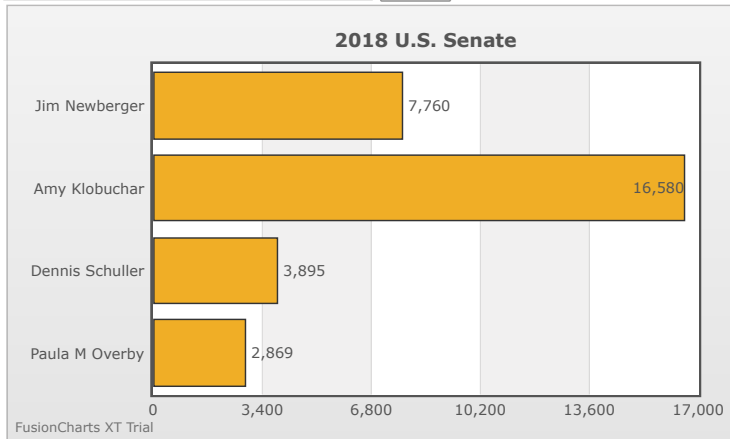

Kids Voting Minnesota Network 2018 Election Results

Compare your school's results with statewide totals from all MN students who participated in Kids Voting this year.

Lyle Elementary Chart

No data to display.