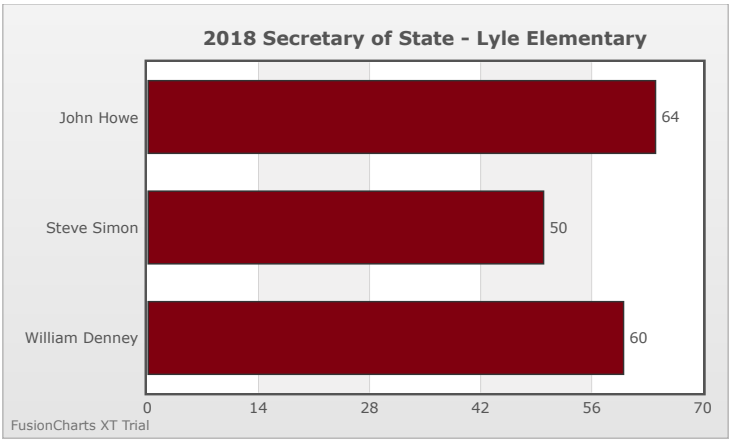

Kids Voting Minnesota Network 2018 Election Results

Compare your school's results with statewide totals from all MN students who participated in Kids Voting this year.

Lyle Elementary Chart

No data to display.