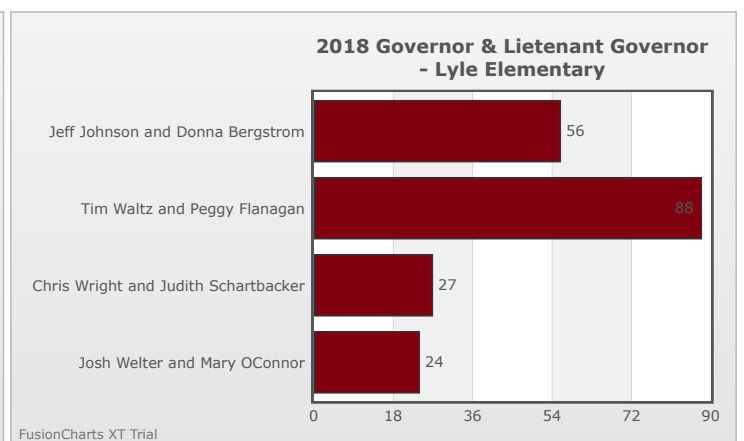

Kids Voting Minnesota Network 2018 Election Results

Compare your school's results with statewide totals from all MN students who participated in Kids Voting this year.

Lyle Elementary Chart

No data to display.