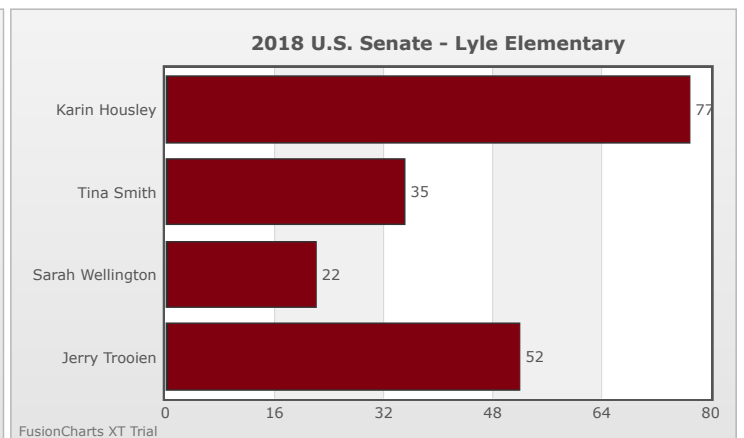

Kids Voting Minnesota Network 2018 Election Results

Compare your school's results with statewide totals from all MN students who participated in Kids Voting this year.

Lyle Elementary Chart

No data to display.