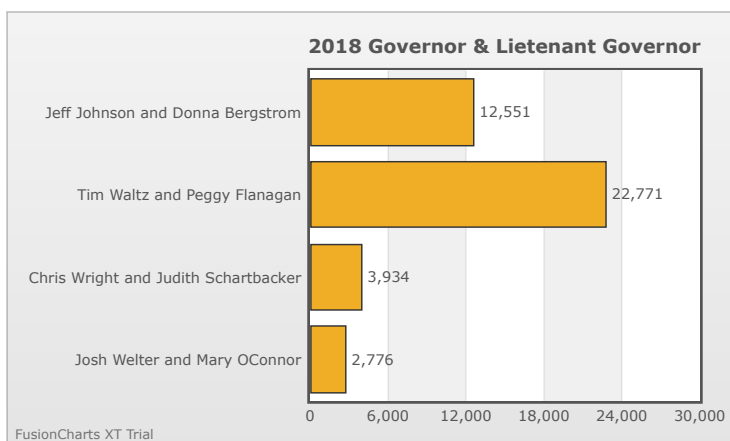

Kids Voting Minnesota Network 2018 Election Results

Compare your school's results with statewide totals from all MN students who participated in Kids Voting this year.

Lyle Elementary Chart

No data to display.