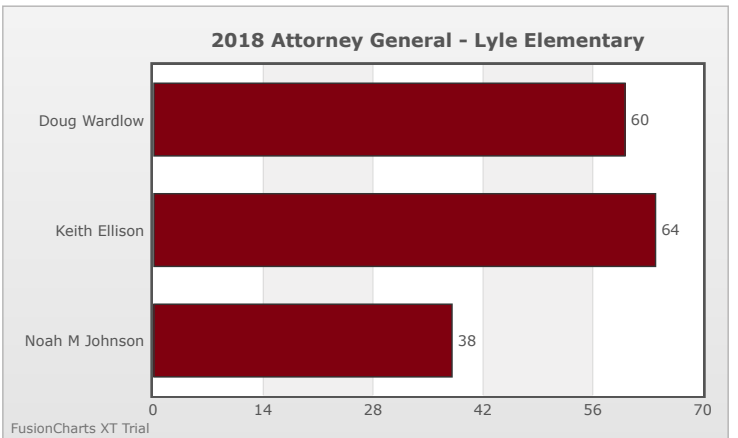

Kids Voting Minnesota Network 2018 Election Results

Compare your school's results with statewide totals from all MN students who participated in Kids Voting this year.

Lyle Elementary Chart

No data to display.