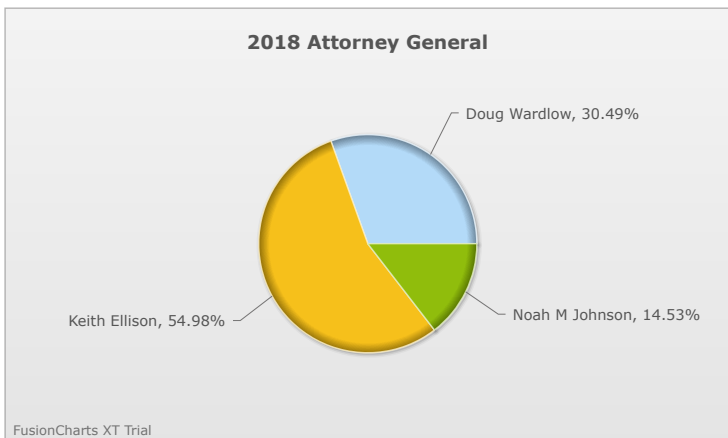

# Kids Voting Minnesota Network 2018 Election Results

Compare your school's results with statewide totals from all MN students who participated in Kids Voting this year.

Lyle Elementary

No data to display.