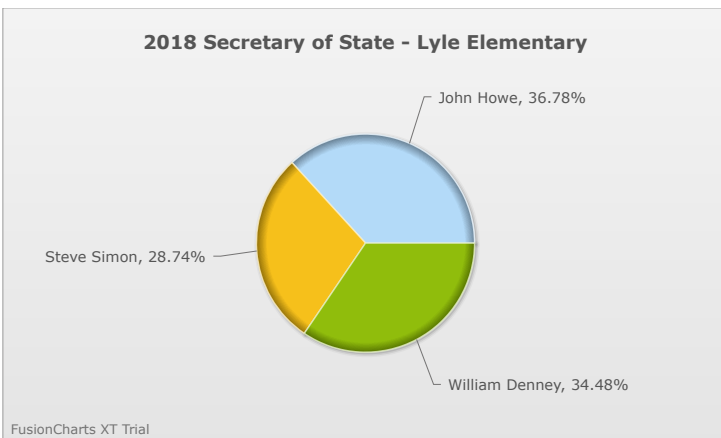

# Kids Voting Minnesota Network 2018 Election Results

Compare your school's results with statewide totals from all MN students who participated in Kids Voting this year.

Lyle Elementary

No data to display.