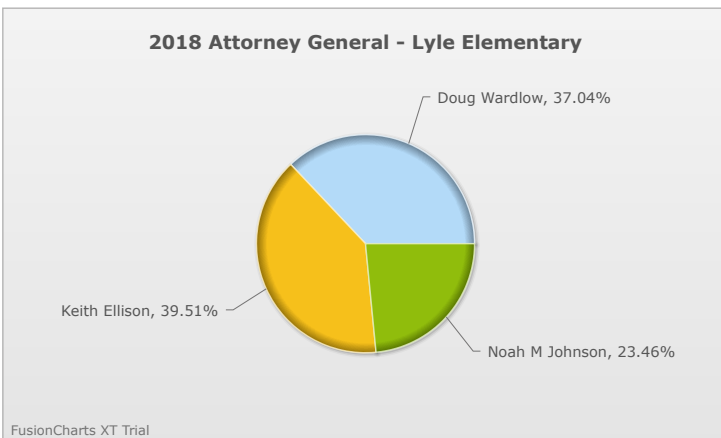

# Kids Voting Minnesota Network 2018 Election Results

Compare your school's results with statewide totals from all MN students who participated in Kids Voting this year.

Lyle Elementary

No data to display.