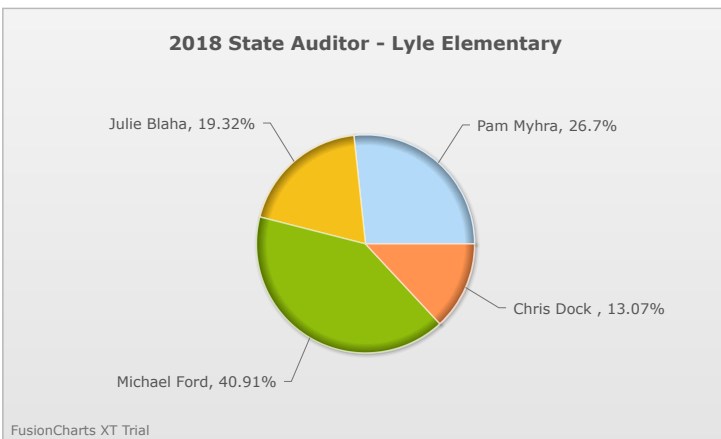

# Kids Voting Minnesota Network 2018 Election Results

Compare your school's results with statewide totals from all MN students who participated in Kids Voting this year.

Lyle Elementary

No data to display.

No data to display.

FusionCharts XT Trial

FusionCharts XT Trial