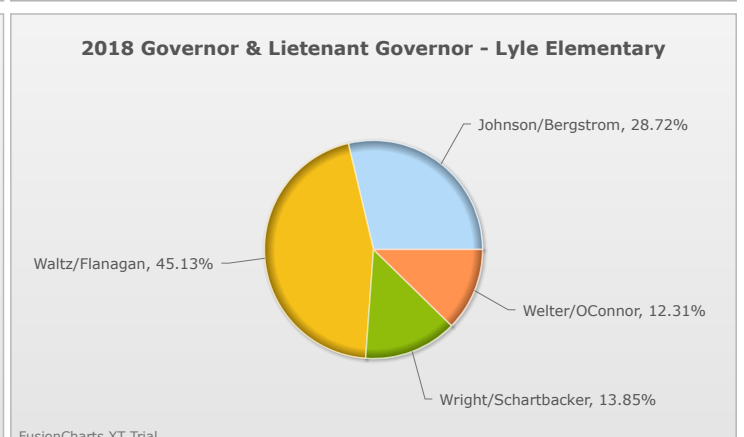

# Kids Voting Minnesota Network 2018 Election Results

Compare your school's results with statewide totals from all MN students who participated in Kids Voting this year.

Lyle Elementary

No data to display.