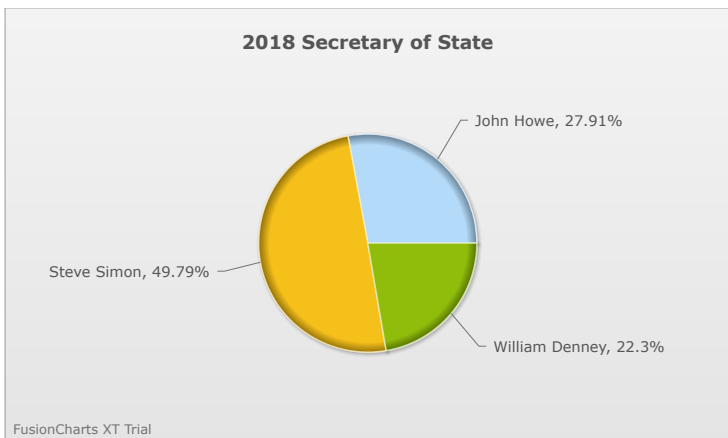

# Kids Voting Minnesota Network 2018 Election Results

Compare your school's results with statewide totals from all MN students who participated in Kids Voting this year.

Lyle Elementary

No data to display.