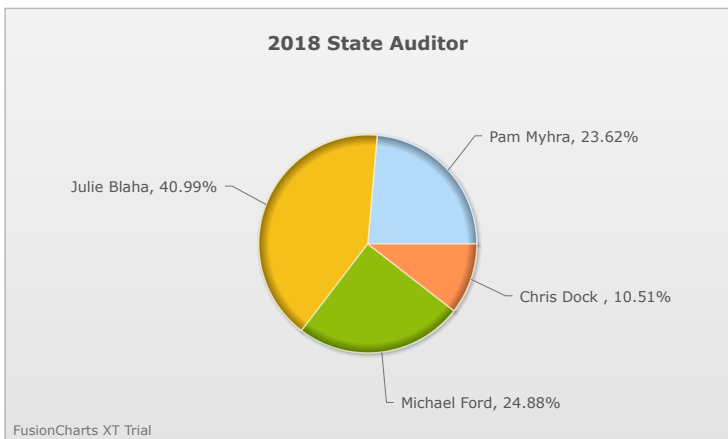

# Kids Voting Minnesota Network 2018 Election Results

Compare your school's results with statewide totals from all MN students who participated in Kids Voting this year.

Lyle Elementary

No data to display.