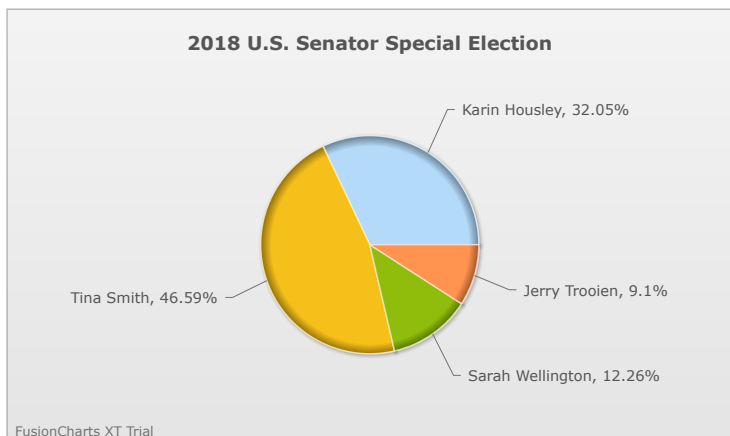

# Kids Voting Minnesota Network 2018 Election Results

Compare your school's results with statewide totals from all MN students who participated in Kids Voting this year.

Lyle Elementary

No data to display.