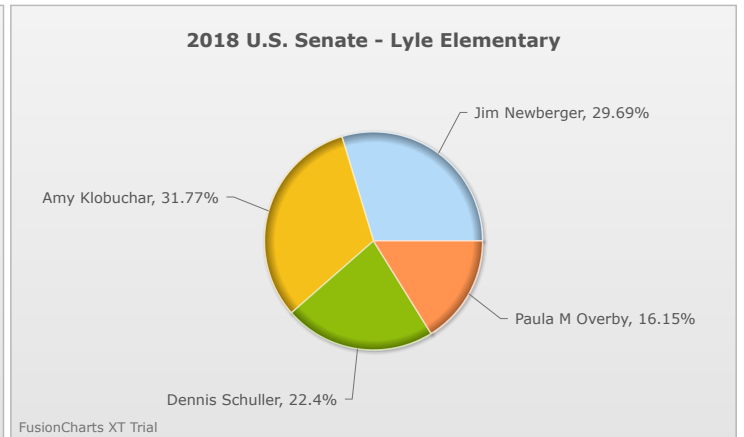

# Kids Voting Minnesota Network 2018 Election Results

Compare your school's results with statewide totals from all MN students who participated in Kids Voting this year.

Lyle Elementary

No data to display.

No data to display.

FusionCharts XT Trial

FusionCharts XT Trial