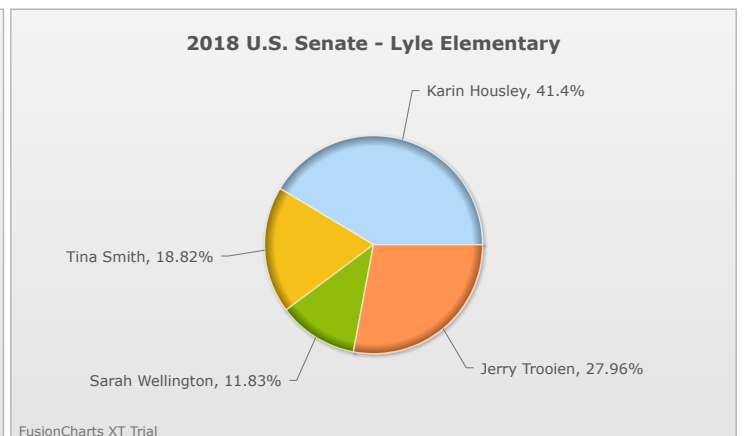

# Kids Voting Minnesota Network 2018 Election Results

Compare your school's results with statewide totals from all MN students who participated in Kids Voting this year.

Lyle Elementary

No data to display.