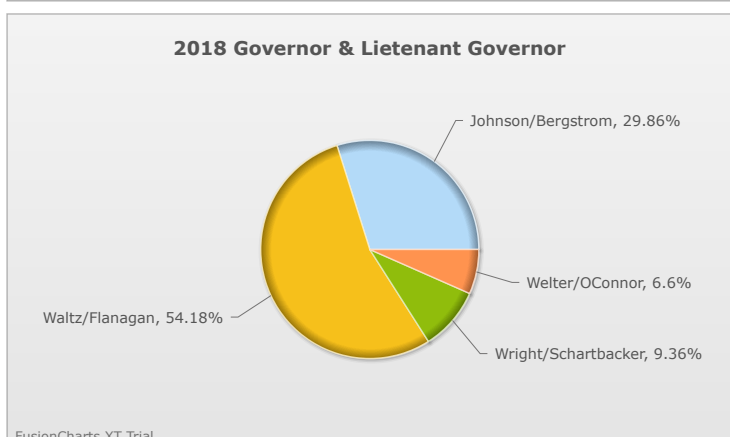

# Kids Voting Minnesota Network 2018 Election Results

Compare your school's results with statewide totals from all MN students who participated in Kids Voting this year.

Lyle Elementary

No data to display.