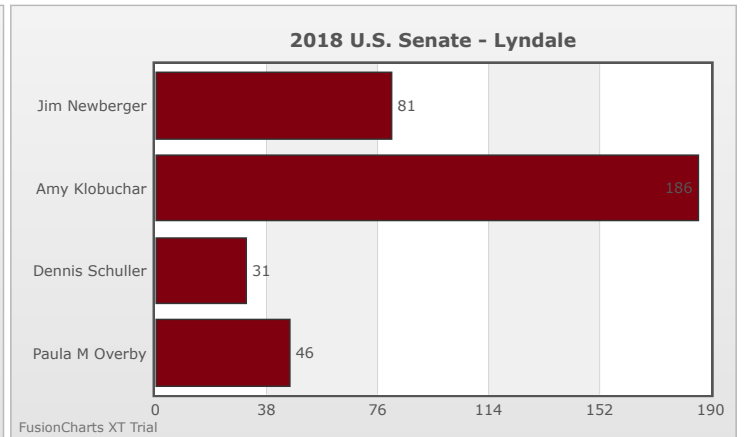

Kids Voting Minnesota Network 2018 Election Results

Compare your school's results with statewide totals from all MN students who participated in Kids Voting this year.

Lyndale Chart

No data to display.

No data to display.