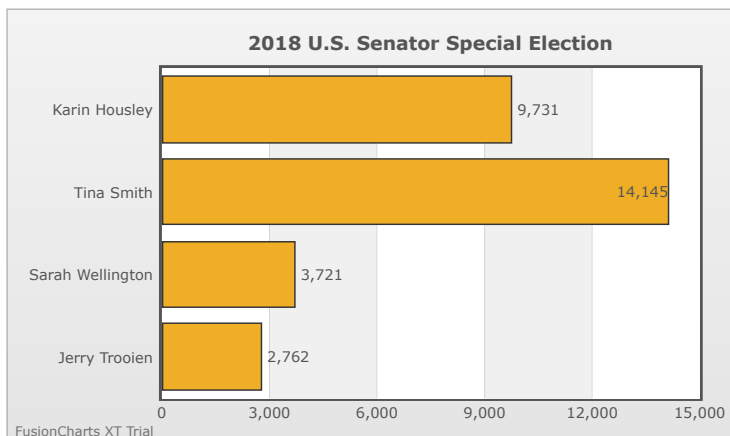

Kids Voting Minnesota Network 2018 Election Results

Compare your school's results with statewide totals from all MN students who participated in Kids Voting this year.

Lyndale Chart

No data to display.

No data to display.