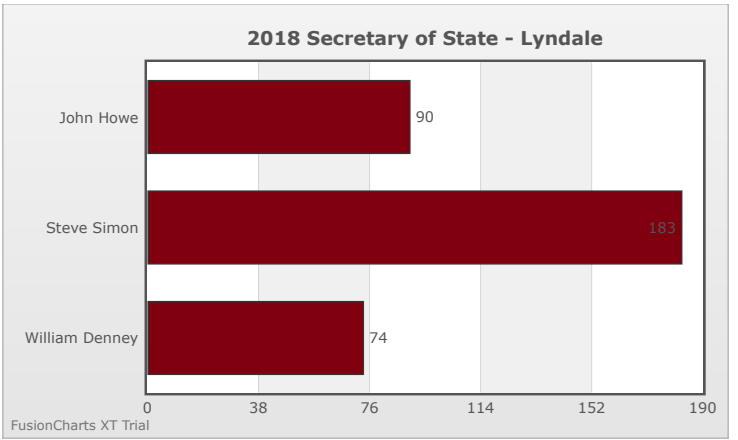

Kids Voting Minnesota Network 2018 Election Results

Compare your school's results with statewide totals from all MN students who participated in Kids Voting this year.

Lyndale Chart

No data to display.

No data to display.