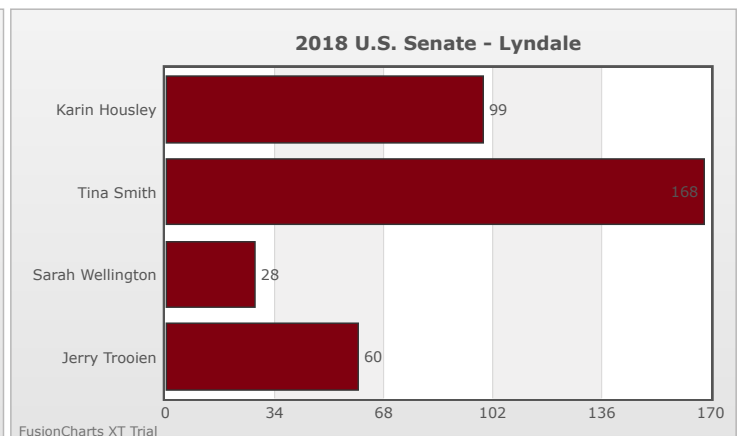

Kids Voting Minnesota Network 2018 Election Results

Compare your school's results with statewide totals from all MN students who participated in Kids Voting this year.

Lyndale Chart

No data to display.

No data to display.