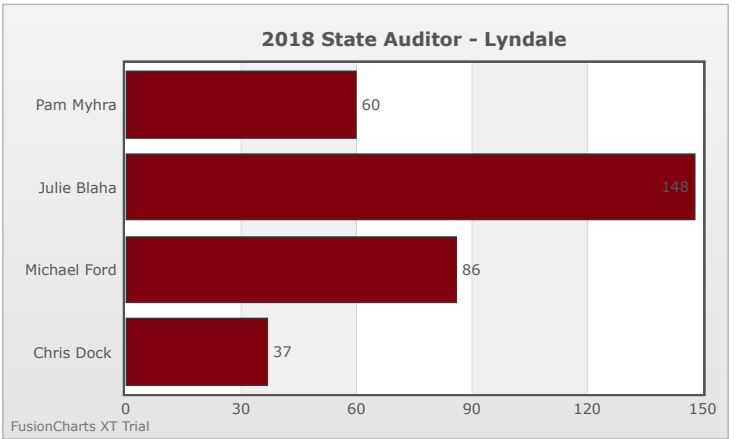

Kids Voting Minnesota Network 2018 Election Results

Compare your school's results with statewide totals from all MN students who participated in Kids Voting this year.

Lyndale Chart

No data to display.

No data to display.