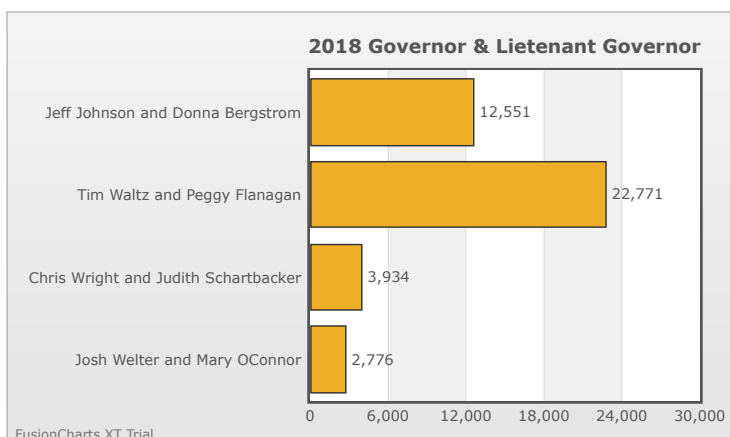

Kids Voting Minnesota Network 2018 Election Results

Compare your school's results with statewide totals from all MN students who participated in Kids Voting this year.

Lyndale Chart

No data to display.

No data to display.