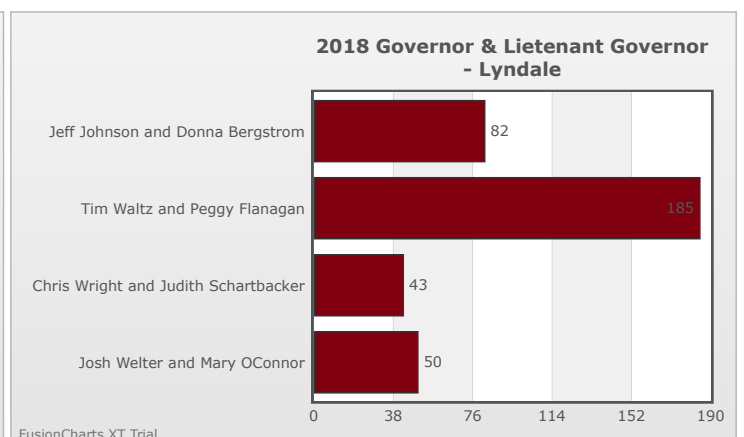

Kids Voting Minnesota Network 2018 Election Results

Compare your school's results with statewide totals from all MN students who participated in Kids Voting this year.

Lyndale Chart

No data to display.

No data to display.