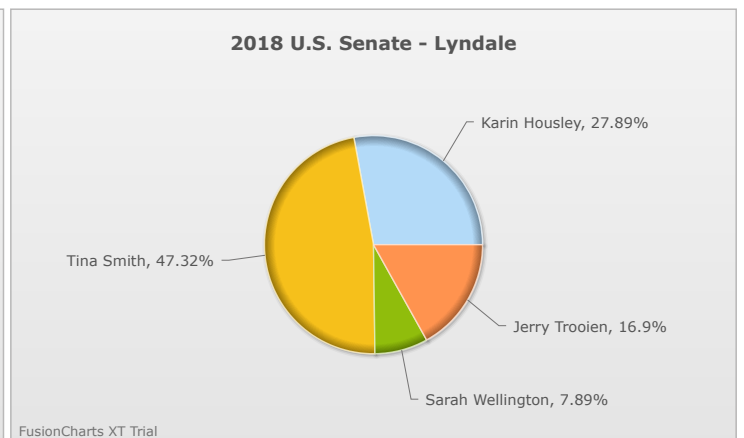

Kids Voting Minnesota Network 2018 Election Results

Compare your school's results with statewide totals from all MN students who participated in Kids Voting this year.

Lyndale

No data to display.

No data to display.