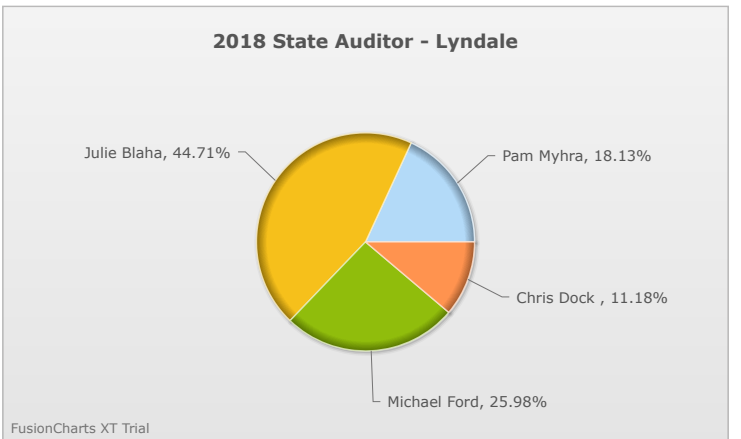

Kids Voting Minnesota Network 2018 Election Results

Compare your school's results with statewide totals from all MN students who participated in Kids Voting this year.

Lyndale

No data to display.

No data to display.