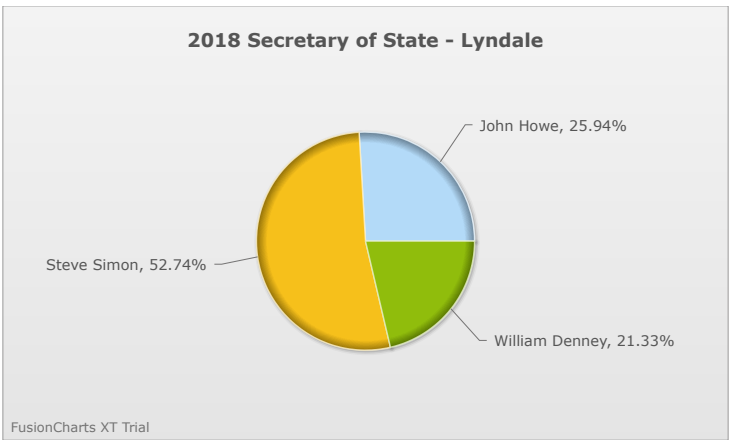

Kids Voting Minnesota Network 2018 Election Results

Compare your school's results with statewide totals from all MN students who participated in Kids Voting this year.

Lyndale

No data to display.

No data to display.