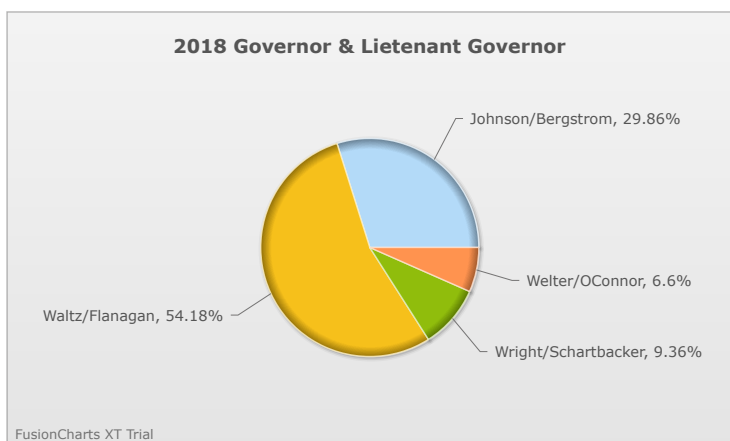

Kids Voting Minnesota Network 2018 Election Results

Compare your school's results with statewide totals from all MN students who participated in Kids Voting this year.

Lyndale

No data to display.

No data to display.