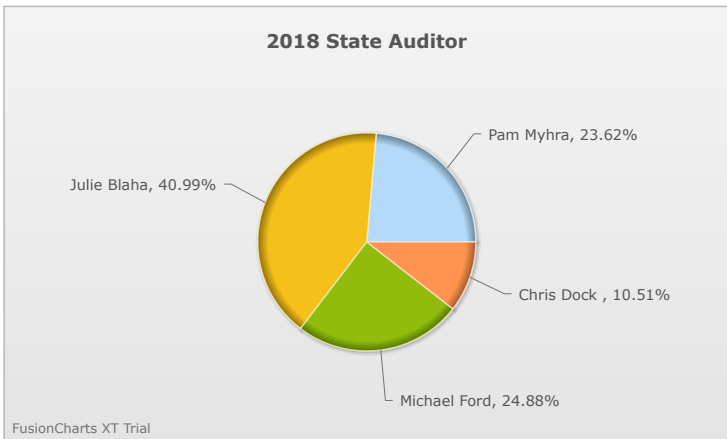

Kids Voting Minnesota Network 2018 Election Results

Compare your school's results with statewide totals from all MN students who participated in Kids Voting this year.

Lyndale

No data to display.

No data to display.