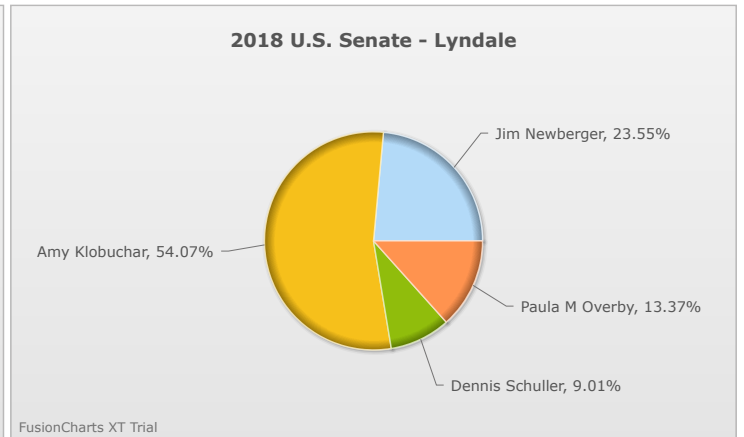

Kids Voting Minnesota Network 2018 Election Results

Compare your school's results with statewide totals from all MN students who participated in Kids Voting this year.

Lyndale

No data to display.

No data to display.