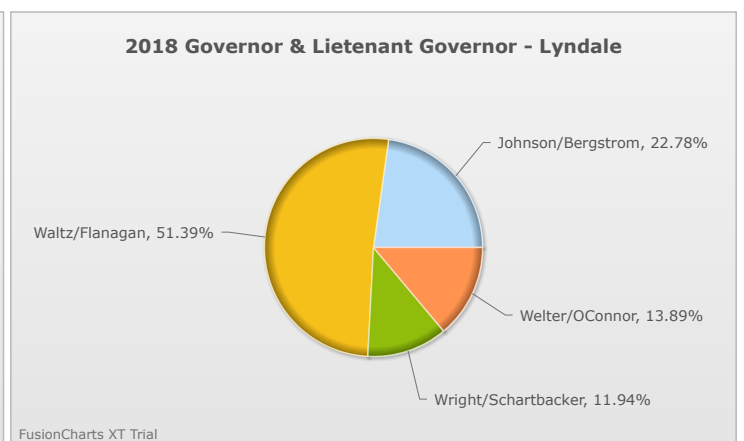

Kids Voting Minnesota Network 2018 Election Results

Compare your school's results with statewide totals from all MN students who participated in Kids Voting this year.

Lyndale

No data to display.

No data to display.