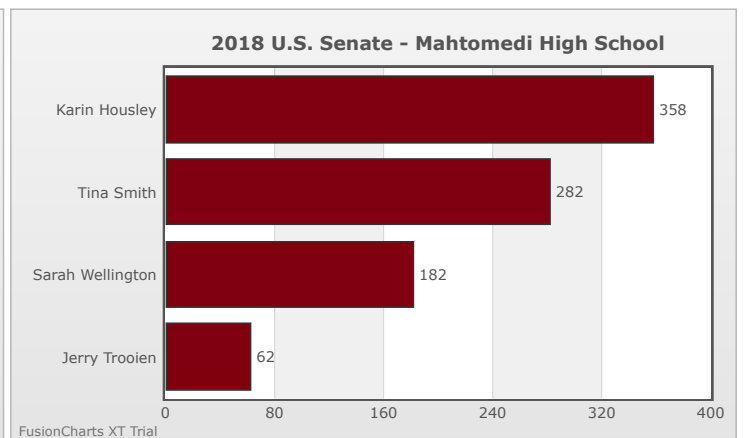

Kids Voting Minnesota Network 2018 Election Results

Compare your school's results with statewide totals from all MN students who participated in Kids Voting this year.

Mahtomedi High School Chart

No data to display.