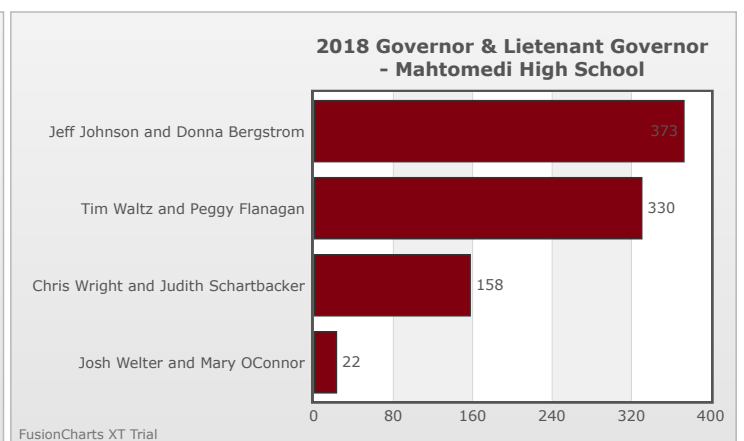

Kids Voting Minnesota Network 2018 Election Results

Compare your school's results with statewide totals from all MN students who participated in Kids Voting this year.

Mahtomedi High School Chart

No data to display.