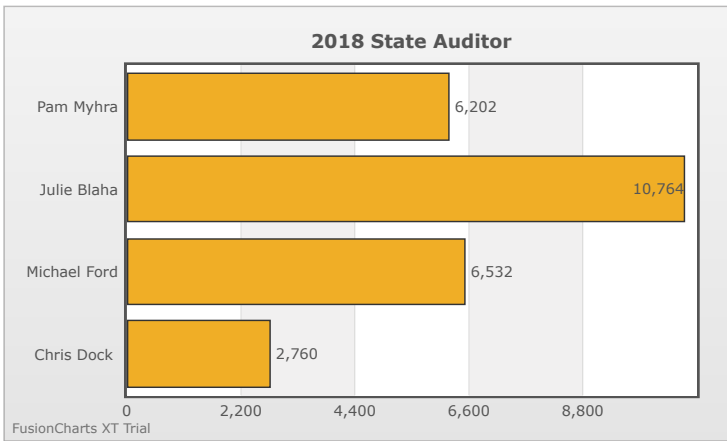

Kids Voting Minnesota Network 2018 Election Results

Compare your school's results with statewide totals from all MN students who participated in Kids Voting this year.

Mahtomedi High School Chart

No data to display.

No data to display.

FusionCharts XT Trial

FusionCharts XT Trial