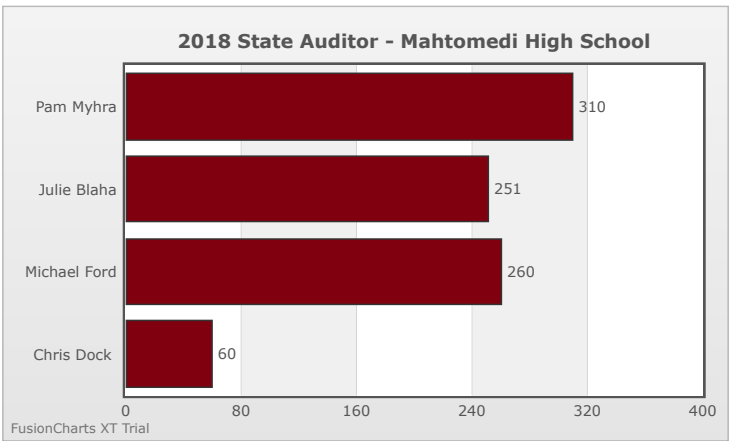

Kids Voting Minnesota Network 2018 Election Results

Compare your school's results with statewide totals from all MN students who participated in Kids Voting this year.

Mahtomedi High School Chart

No data to display.