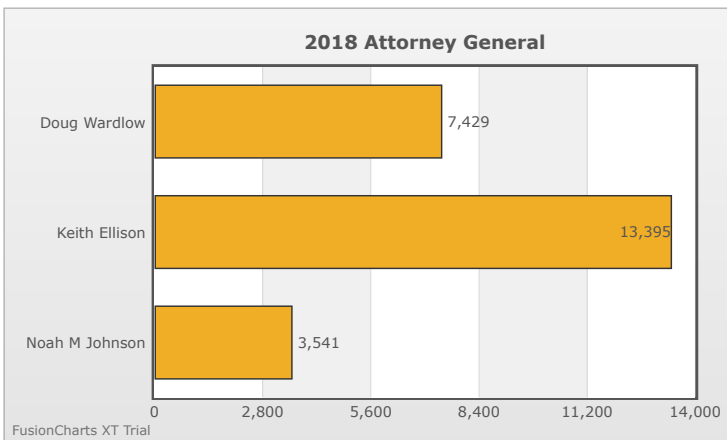

Kids Voting Minnesota Network 2018 Election Results

Compare your school's results with statewide totals from all MN students who participated in Kids Voting this year.

Mahtomedi High School Chart

No data to display.