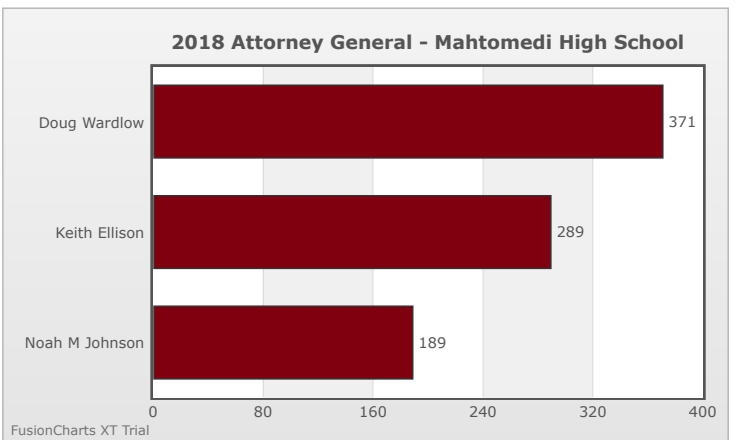

Kids Voting Minnesota Network 2018 Election Results

Compare your school's results with statewide totals from all MN students who participated in Kids Voting this year.

Mahtomedi High School Chart

No data to display.