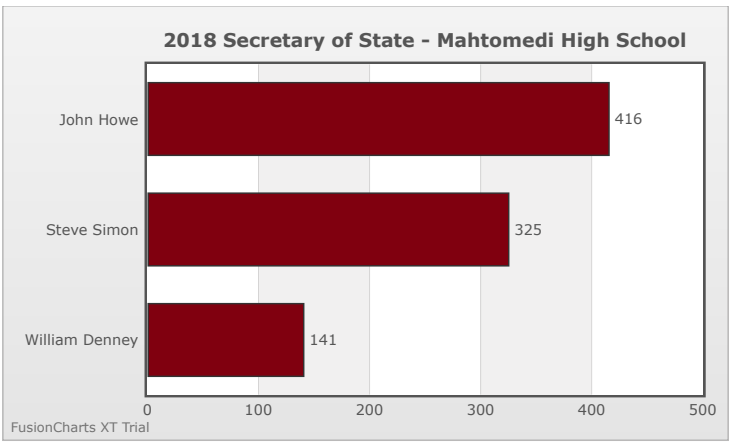

Kids Voting Minnesota Network 2018 Election Results

Compare your school's results with statewide totals from all MN students who participated in Kids Voting this year.

Mahtomedi High School Chart

No data to display.