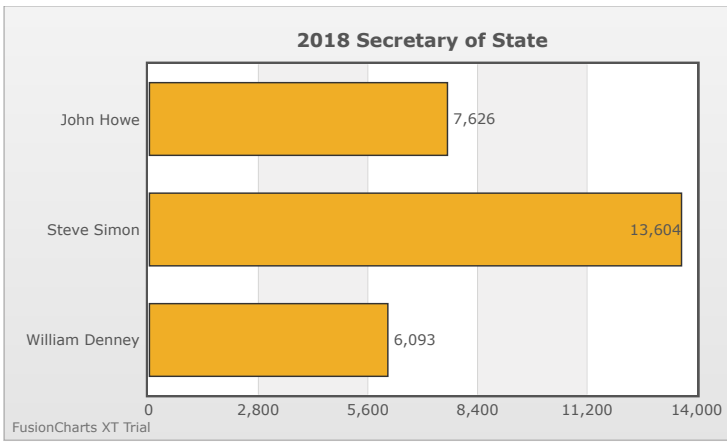

Kids Voting Minnesota Network 2018 Election Results

Compare your school's results with statewide totals from all MN students who participated in Kids Voting this year.

Mahtomedi High School Chart

No data to display.

No data to display.

FusionCharts XT Trial

FusionCharts XT Trial