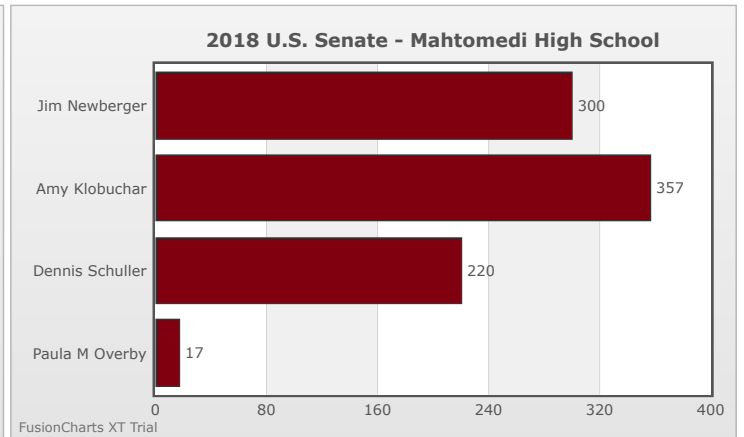

Kids Voting Minnesota Network 2018 Election Results

Compare your school's results with statewide totals from all MN students who participated in Kids Voting this year.

Mahtomedi High School Chart

No data to display.