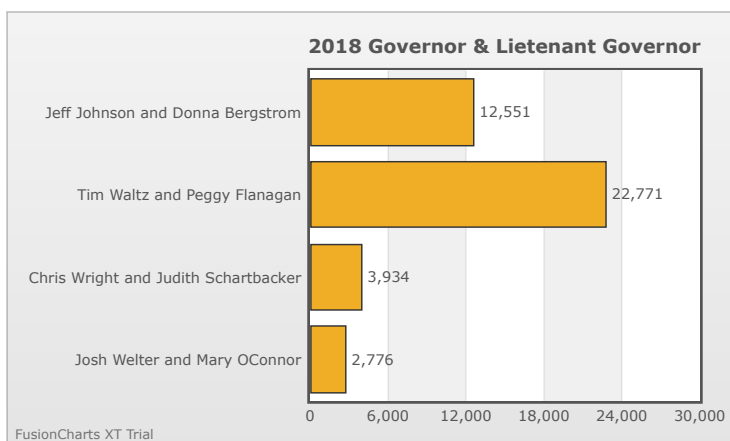

Kids Voting Minnesota Network 2018 Election Results

Compare your school's results with statewide totals from all MN students who participated in Kids Voting this year.

Mahtomedi High School Chart

No data to display.