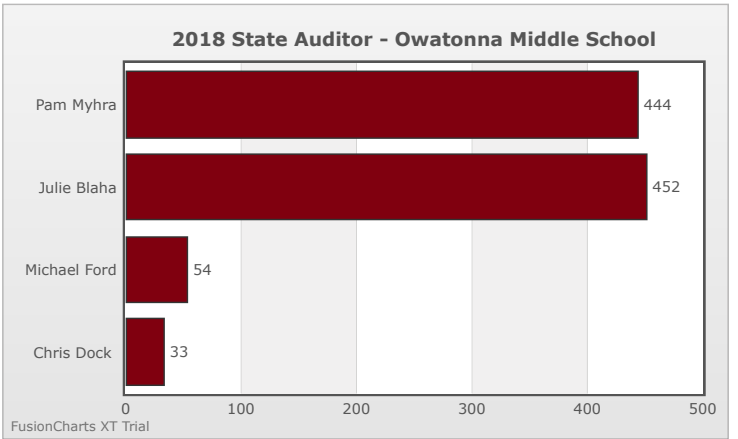

Kids Voting Minnesota Network 2018 Election Results

Compare your school's results with statewide totals from all MN students who participated in Kids Voting this year.

Owatonna Middle School Chart

No data to display.