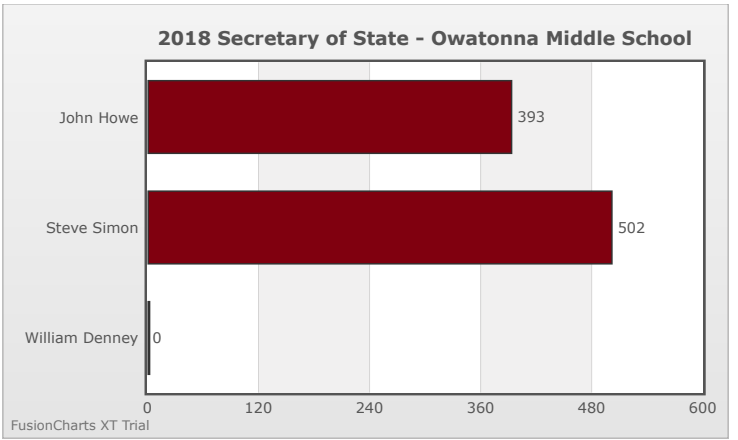

Kids Voting Minnesota Network 2018 Election Results

Compare your school's results with statewide totals from all MN students who participated in Kids Voting this year.

Owatonna Middle School Chart

No data to display.