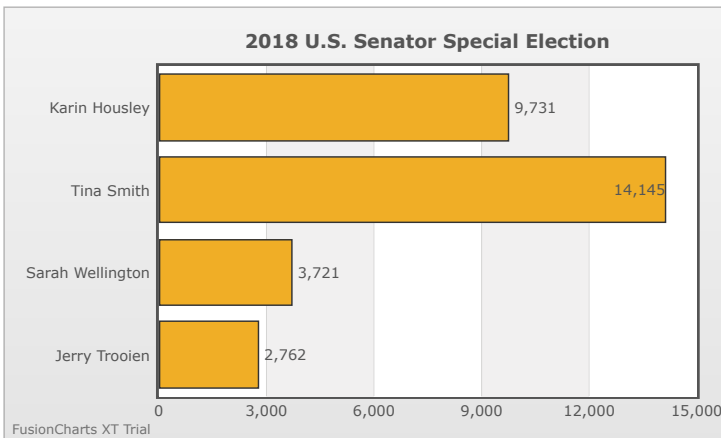

Kids Voting Minnesota Network 2018 Election Results

Compare your school's results with statewide totals from all MN students who participated in Kids Voting this year.

Owatonna Middle School Chart

No data to display.