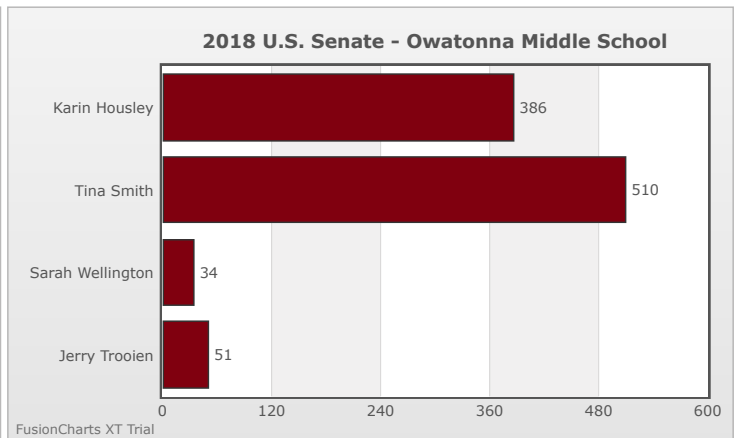

Kids Voting Minnesota Network 2018 Election Results

Compare your school's results with statewide totals from all MN students who participated in Kids Voting this year.

Owatonna Middle School Chart

No data to display.