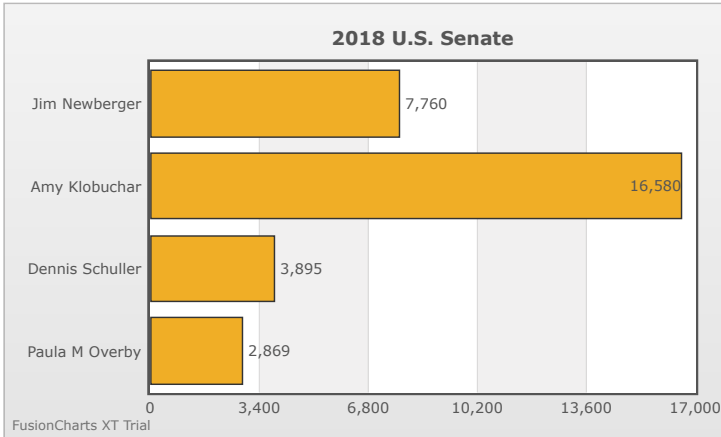

Kids Voting Minnesota Network 2018 Election Results

Compare your school's results with statewide totals from all MN students who participated in Kids Voting this year.

Owatonna Middle School Chart

No data to display.