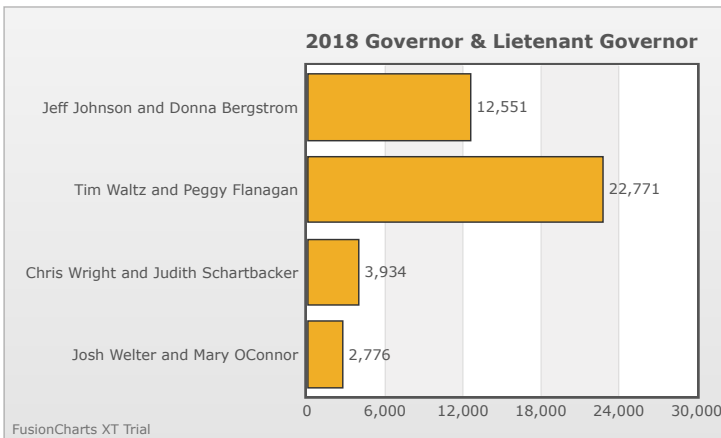

Kids Voting Minnesota Network 2018 Election Results

Compare your school's results with statewide totals from all MN students who participated in Kids Voting this year.

Owatonna Middle School Chart

No data to display.