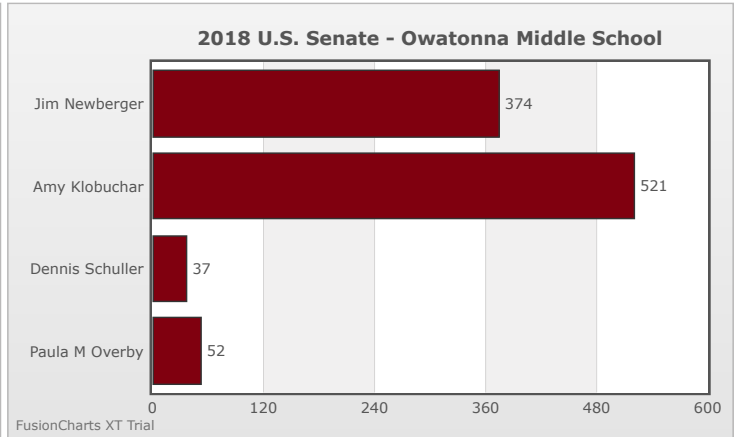

Kids Voting Minnesota Network 2018 Election Results

Compare your school's results with statewide totals from all MN students who participated in Kids Voting this year.

Owatonna Middle School Chart

No data to display.