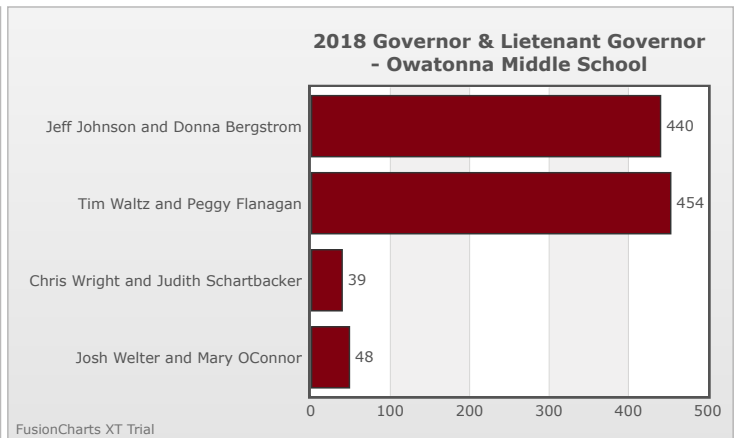

Kids Voting Minnesota Network 2018 Election Results

Compare your school's results with statewide totals from all MN students who participated in Kids Voting this year.

Owatonna Middle School Chart

No data to display.