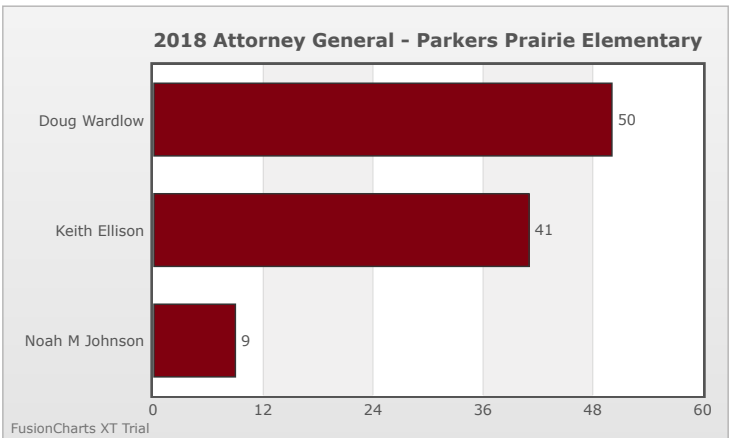

Kids Voting Minnesota Network 2018 Election Results

Compare your school's results with statewide totals from all MN students who participated in Kids Voting this year.

Parkers Prairie Elementary Chart

No data to display.