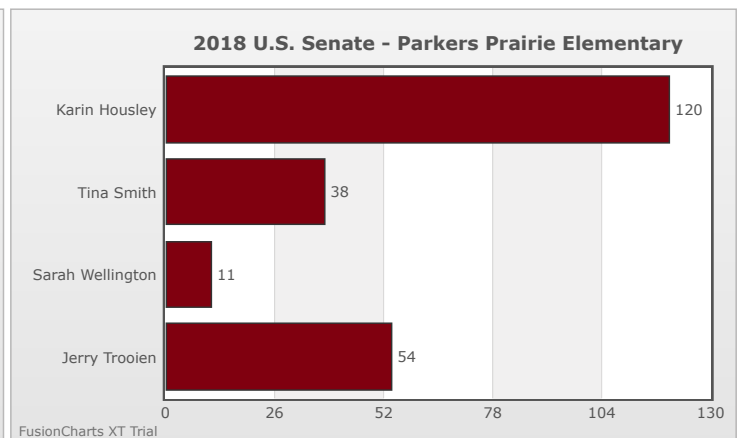

Kids Voting Minnesota Network 2018 Election Results

Compare your school's results with statewide totals from all MN students who participated in Kids Voting this year.

Parkers Prairie Elementary Chart

No data to display.