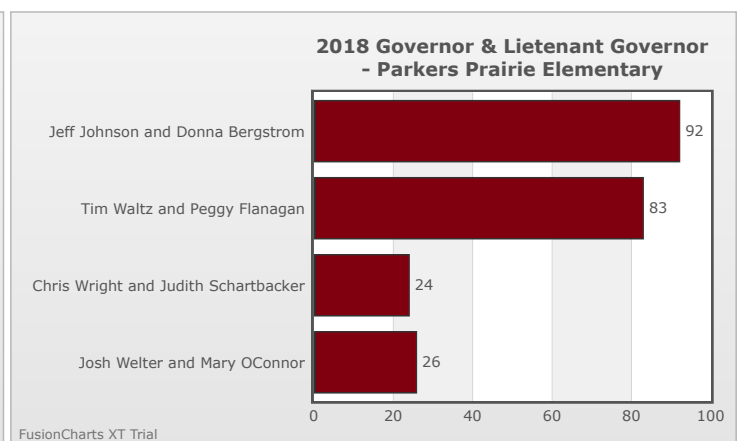

Kids Voting Minnesota Network 2018 Election Results

Compare your school's results with statewide totals from all MN students who participated in Kids Voting this year.

Parkers Prairie Elementary Chart

No data to display.