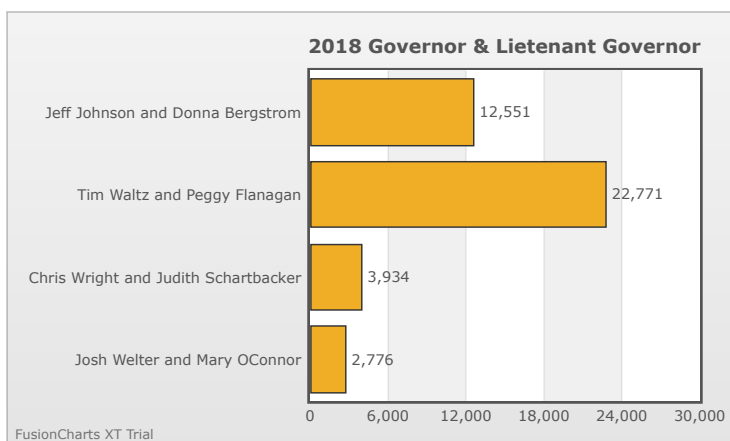

Kids Voting Minnesota Network 2018 Election Results

Compare your school's results with statewide totals from all MN students who participated in Kids Voting this year.

Parkers Prairie Elementary Chart

No data to display.