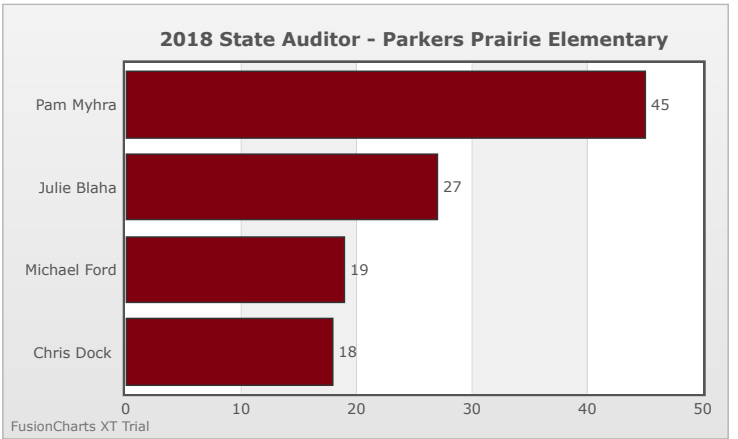

Kids Voting Minnesota Network 2018 Election Results

Compare your school's results with statewide totals from all MN students who participated in Kids Voting this year.

Parkers Prairie Elementary Chart

No data to display.