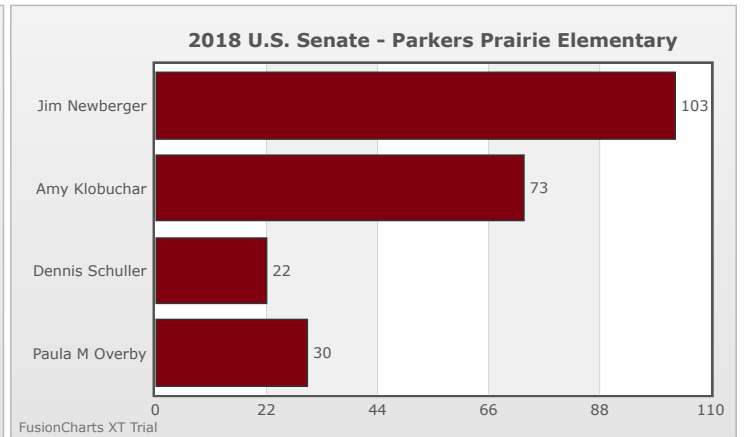

Kids Voting Minnesota Network 2018 Election Results

Compare your school's results with statewide totals from all MN students who participated in Kids Voting this year.

Parkers Prairie Elementary Chart

No data to display.