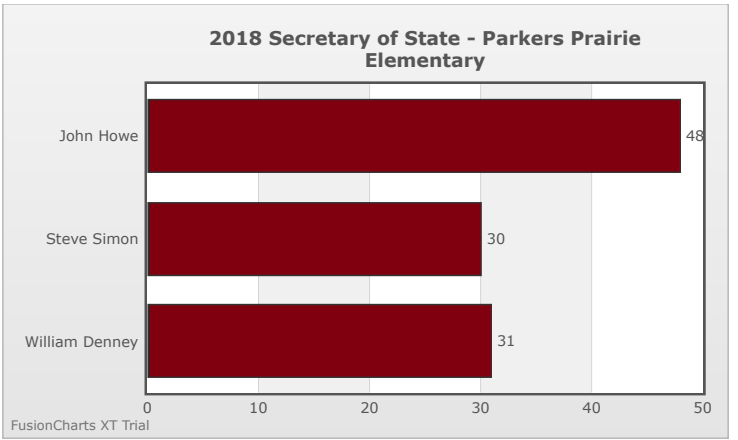

Kids Voting Minnesota Network 2018 Election Results

Compare your school's results with statewide totals from all MN students who participated in Kids Voting this year.

Parkers Prairie Elementary Chart

No data to display.