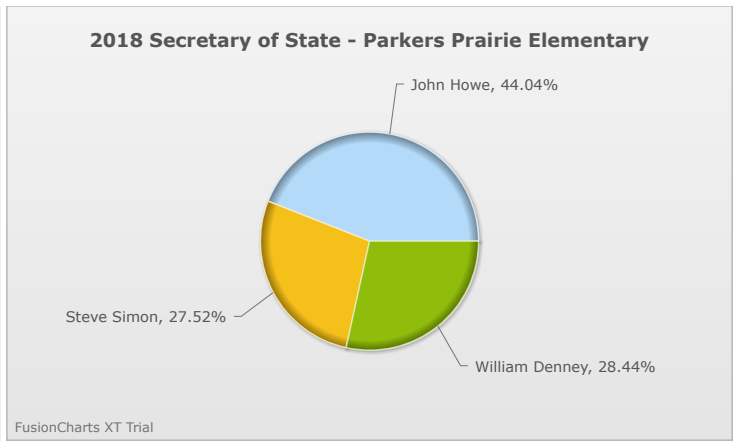

Kids Voting Minnesota Network 2018 Election Results

Compare your school's results with statewide totals from all MN students who participated in Kids Voting this year.

Parkers Prairie Elementary

No data to display.