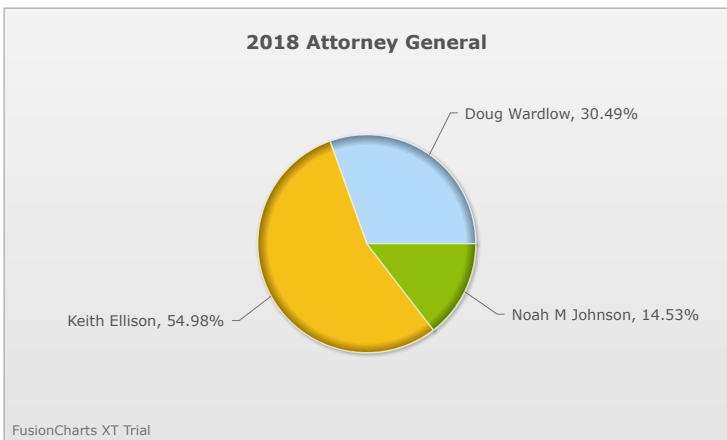

Kids Voting Minnesota Network 2018 Election Results

Compare your school's results with statewide totals from all MN students who participated in Kids Voting this year.

Parkers Prairie Elementary

No data to display.