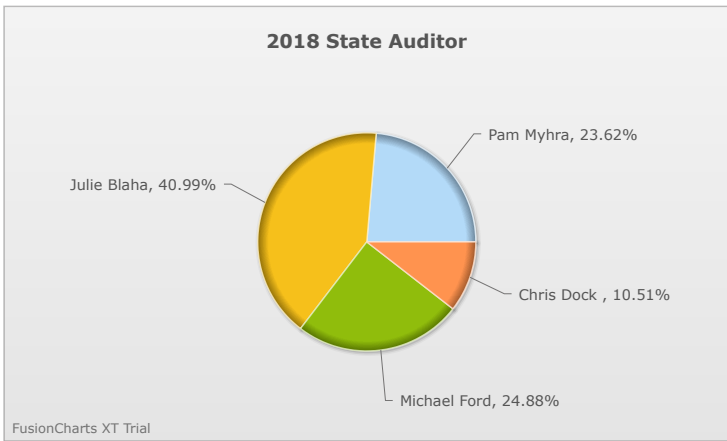

Kids Voting Minnesota Network 2018 Election Results

Compare your school's results with statewide totals from all MN students who participated in Kids Voting this year.

Parkers Prairie Elementary

No data to display.