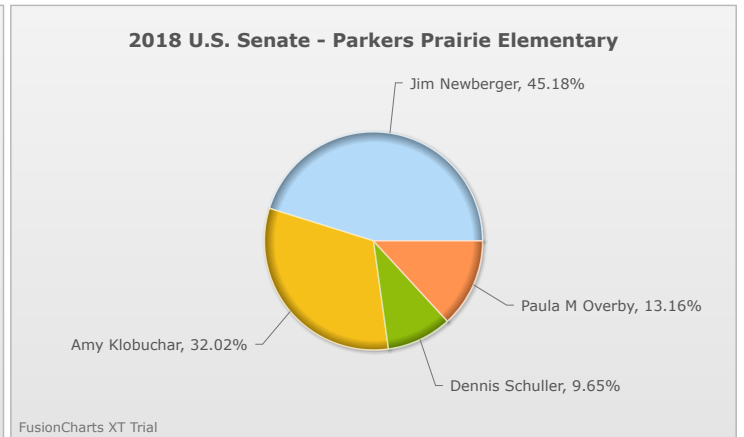

Kids Voting Minnesota Network 2018 Election Results

Compare your school's results with statewide totals from all MN students who participated in Kids Voting this year.

Parkers Prairie Elementary

No data to display.