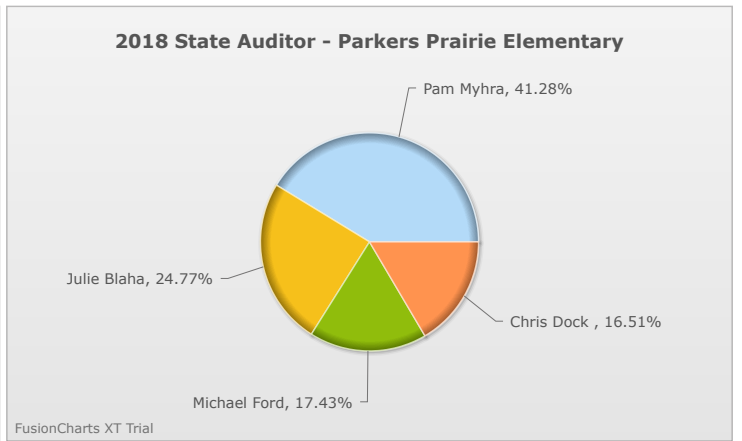

Kids Voting Minnesota Network 2018 Election Results

Compare your school's results with statewide totals from all MN students who participated in Kids Voting this year.

Parkers Prairie Elementary

No data to display.

No data to display.

FusionCharts XT Trial

FusionCharts XT Trial