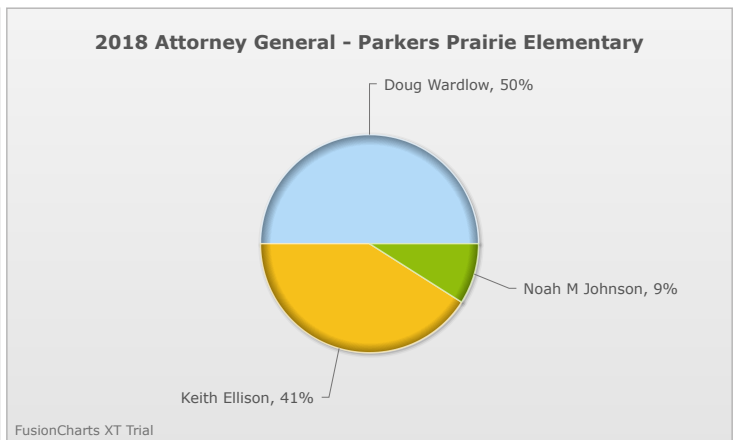

Kids Voting Minnesota Network 2018 Election Results

Compare your school's results with statewide totals from all MN students who participated in Kids Voting this year.

Parkers Prairie Elementary

No data to display.