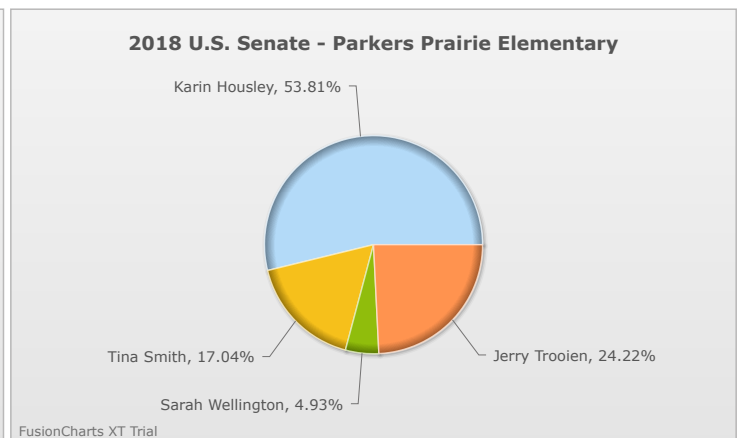

Kids Voting Minnesota Network 2018 Election Results

Compare your school's results with statewide totals from all MN students who participated in Kids Voting this year.

Parkers Prairie Elementary

No data to display.