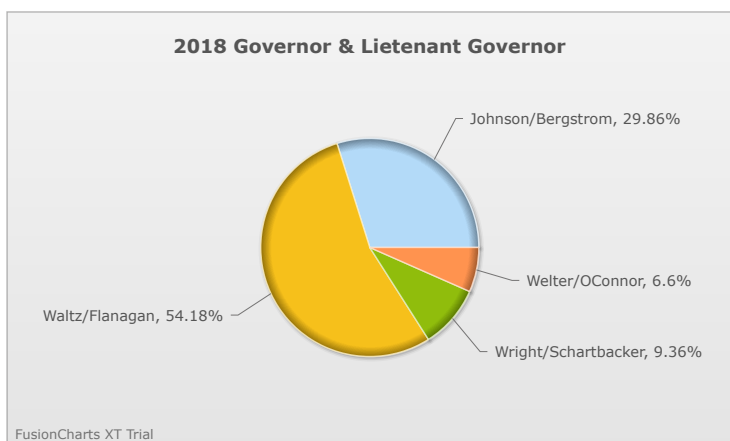

Kids Voting Minnesota Network 2018 Election Results

Compare your school's results with statewide totals from all MN students who participated in Kids Voting this year.

Parkers Prairie Elementary

No data to display.