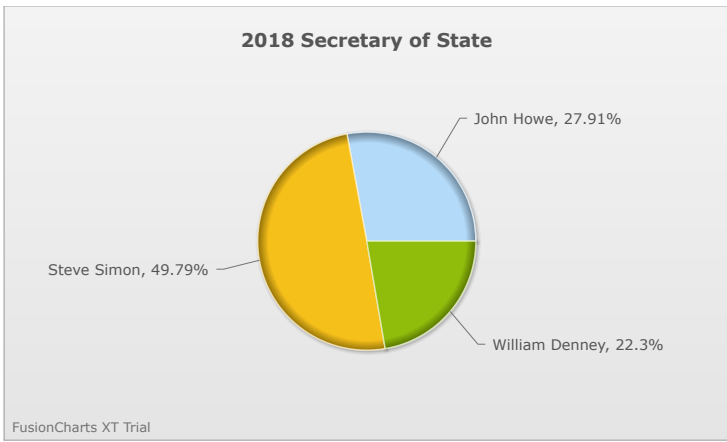

Kids Voting Minnesota Network 2018 Election Results

Compare your school's results with statewide totals from all MN students who participated in Kids Voting this year.

Parkers Prairie Elementary

No data to display.