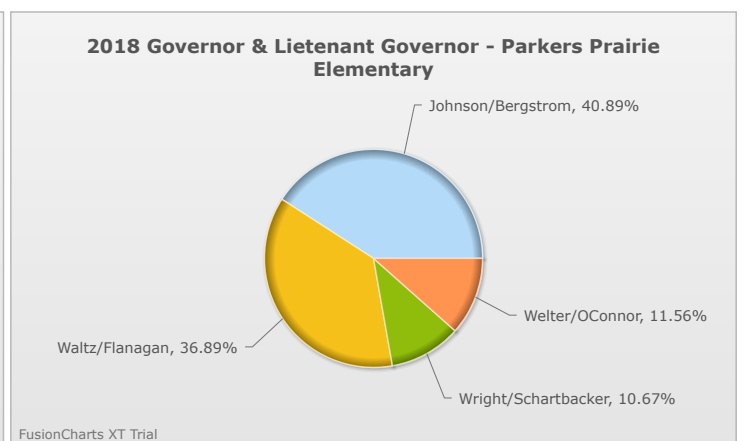

Kids Voting Minnesota Network 2018 Election Results

Compare your school's results with statewide totals from all MN students who participated in Kids Voting this year.

Parkers Prairie Elementary

No data to display.