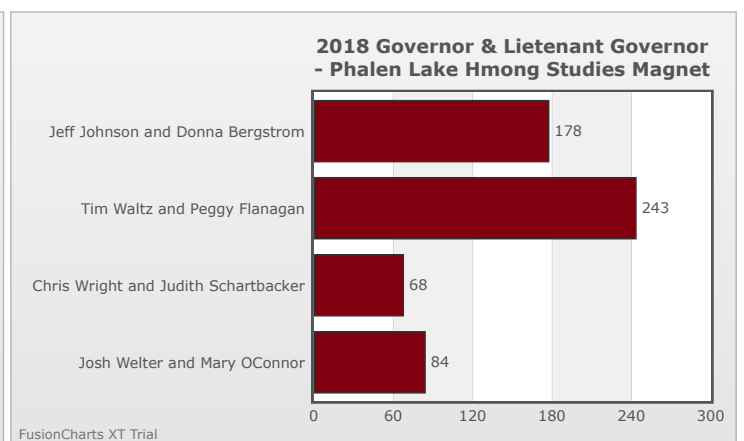

Kids Voting Minnesota Network 2018 Election Results

Compare your school's results with statewide totals from all MN students who participated in Kids Voting this year.

Phalen Lake Hmong Studies Magnet Chart