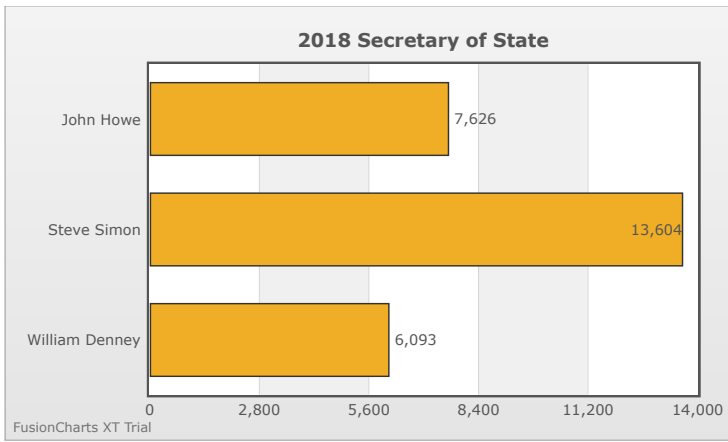

Kids Voting Minnesota Network 2018 Election Results

Compare your school's results with statewide totals from all MN students who participated in Kids Voting this year.

Phalen Lake Hmong Studies Magnet Chart

No data to display.

No data to display.

FusionCharts XT Trial

FusionCharts XT Trial