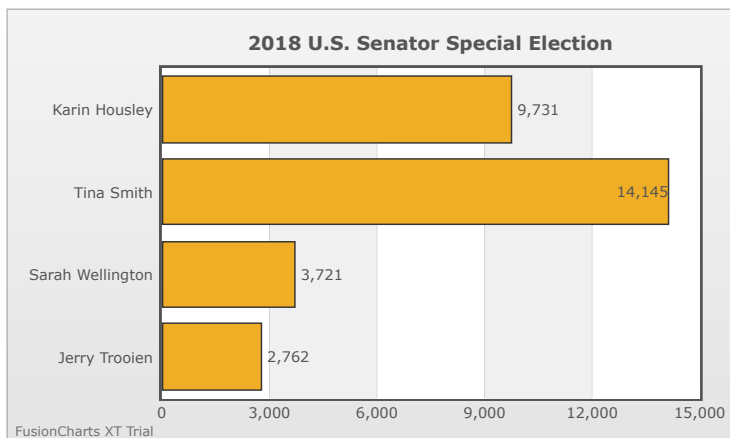

Kids Voting Minnesota Network 2018 Election Results

Compare your school's results with statewide totals from all MN students who participated in Kids Voting this year.

Phalen Lake Hmong Studies Magnet Chart

No data to display.

No data to display.

FusionCharts XT Trial

FusionCharts XT Trial