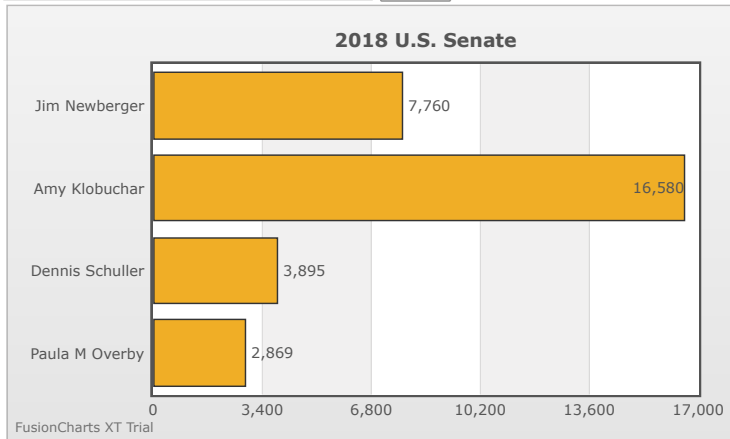

Kids Voting Minnesota Network 2018 Election Results

Compare your school's results with statewide totals from all MN students who participated in Kids Voting this year.

Phalen Lake Hmong Studies Magnet Chart