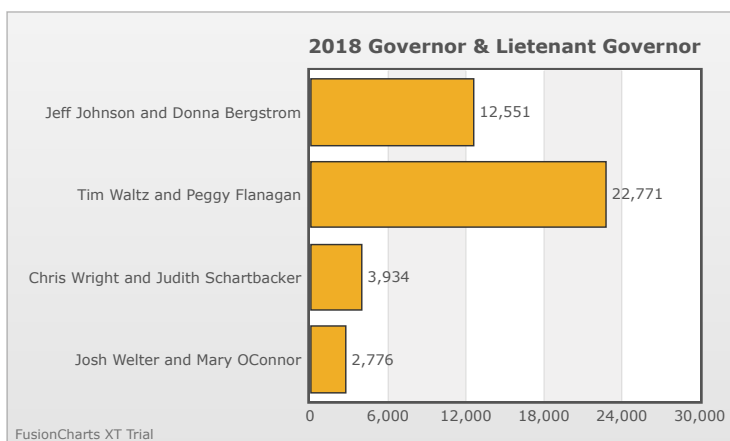

Kids Voting Minnesota Network 2018 Election Results

Compare your school's results with statewide totals from all MN students who participated in Kids Voting this year.

Phalen Lake Hmong Studies Magnet Chart