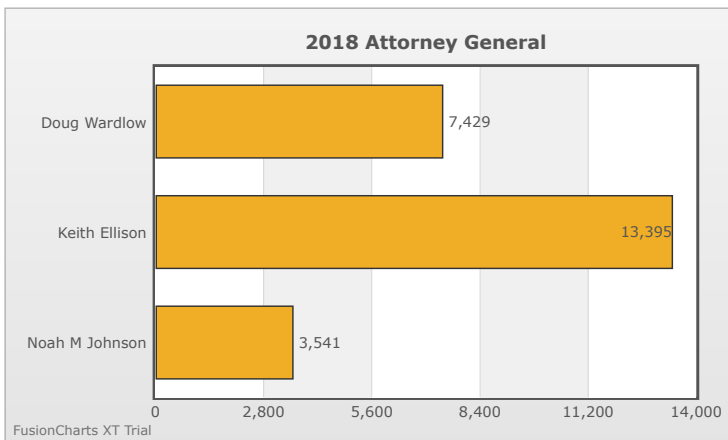

Kids Voting Minnesota Network 2018 Election Results

Compare your school's results with statewide totals from all MN students who participated in Kids Voting this year.

Phalen Lake Hmong Studies Magnet Chart

No data to display.

No data to display.

FusionCharts XT Trial

FusionCharts XT Trial