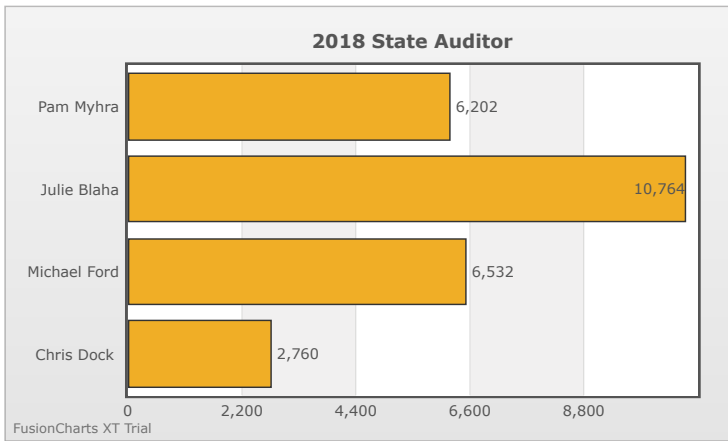

Kids Voting Minnesota Network 2018 Election Results

Compare your school's results with statewide totals from all MN students who participated in Kids Voting this year.

Phalen Lake Hmong Studies Magnet Chart

No data to display.

No data to display.

FusionCharts XT Trial

FusionCharts XT Trial