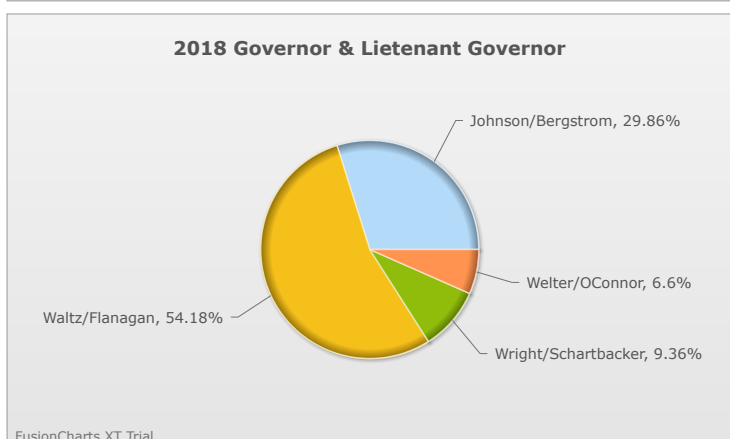

# Kids Voting Minnesota Network 2018 Election Results

Compare your school's results with statewide totals from all MN students who participated in Kids Voting this year.

Phalen Lake Hmong Studies Magnet Chart