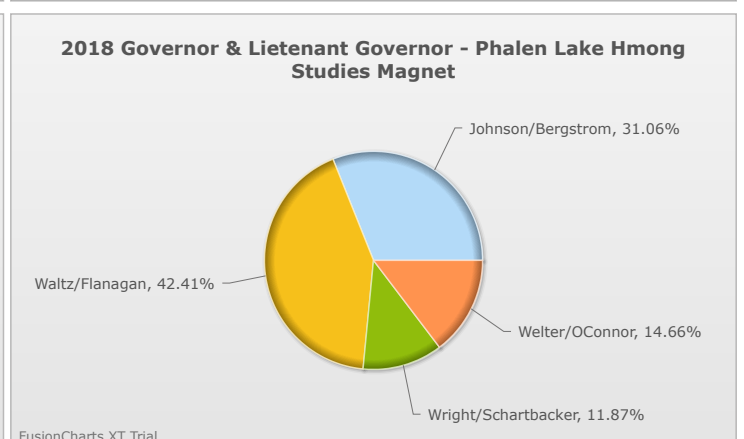

# Kids Voting Minnesota Network 2018 Election Results

Compare your school's results with statewide totals from all MN students who participated in Kids Voting this year.

Phalen Lake Hmong Studies Magnet Chart

No data to display.

No data to display.

FusionCharts XT Trial

FusionCharts XT Trial