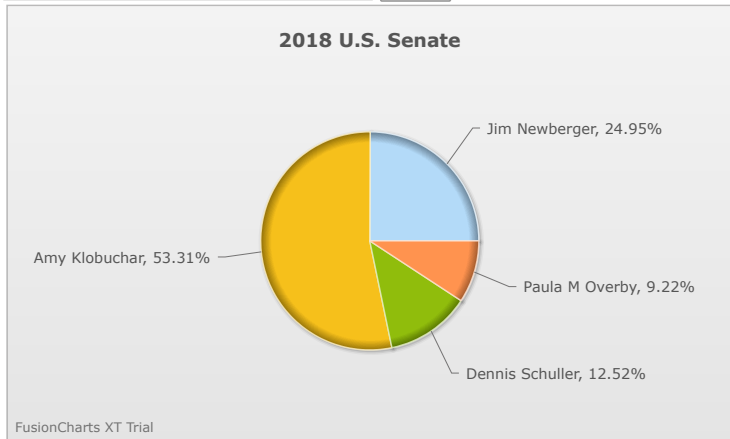

# Kids Voting Minnesota Network 2018 Election Results

Compare your school's results with statewide totals from all MN students who participated in Kids Voting this year.

Phalen Lake Hmong Studies Magnet Chart

No data to display.

No data to display.

FusionCharts XT Trial

FusionCharts XT Trial