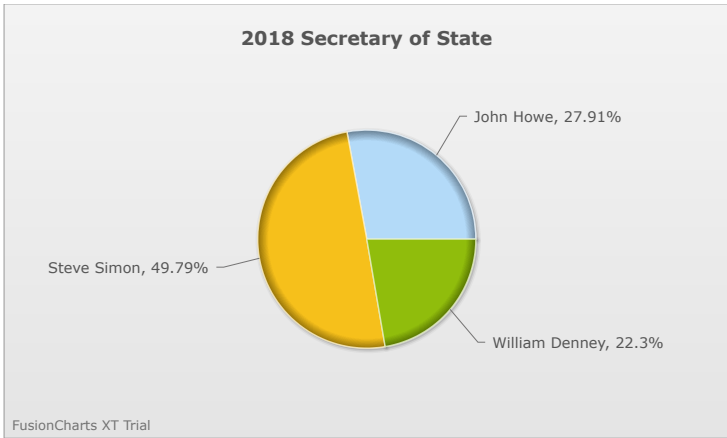

# Kids Voting Minnesota Network 2018 Election Results

Compare your school's results with statewide totals from all MN students who participated in Kids Voting this year.

Phalen Lake Hmong Studies Magnet Chart

No data to display.

No data to display.

FusionCharts XT Trial

FusionCharts XT Trial