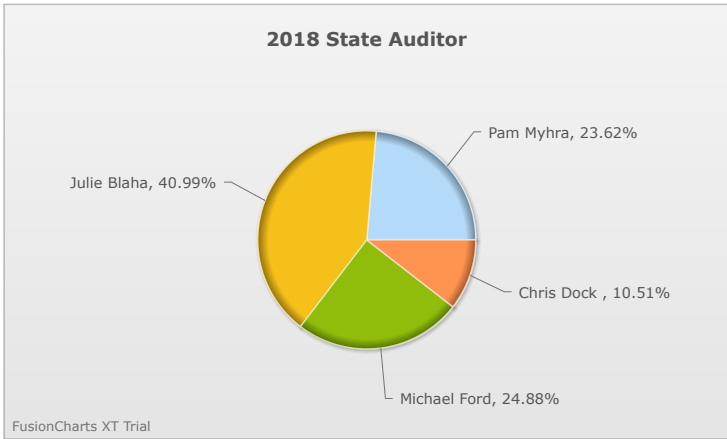

# Kids Voting Minnesota Network 2018 Election Results

Compare your school's results with statewide totals from all MN students who participated in Kids Voting this year.

Phalen Lake Hmong Studies Magnet Chart

No data to display.

No data to display.

FusionCharts XT Trial

FusionCharts XT Trial