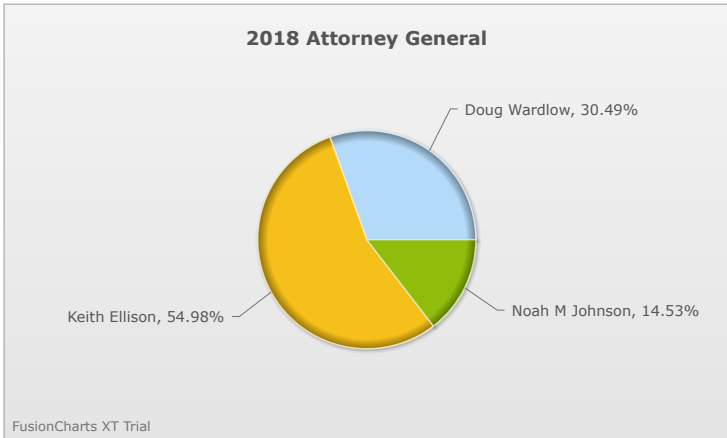

# Kids Voting Minnesota Network 2018 Election Results

Compare your school's results with statewide totals from all MN students who participated in Kids Voting this year.

Phalen Lake Hmong Studies Magnet Chart

No data to display.

No data to display.

FusionCharts XT Trial

FusionCharts XT Trial