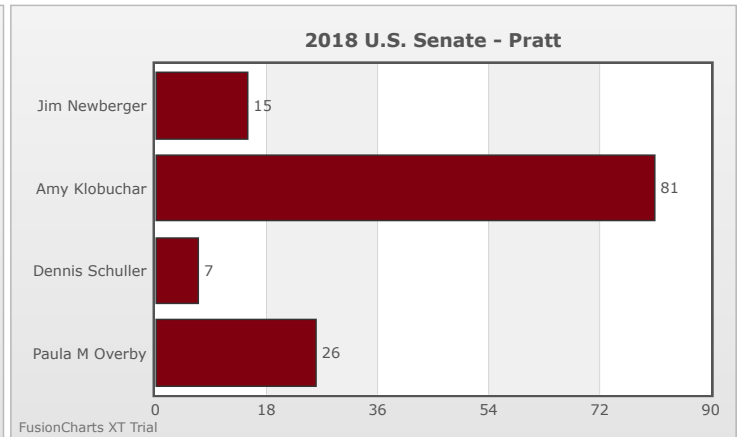

Kids Voting Minnesota Network 2018 Election Results

Compare your school's results with statewide totals from all MN students who participated in Kids Voting this year.

Pratt Chart

No data to display.

No data to display.