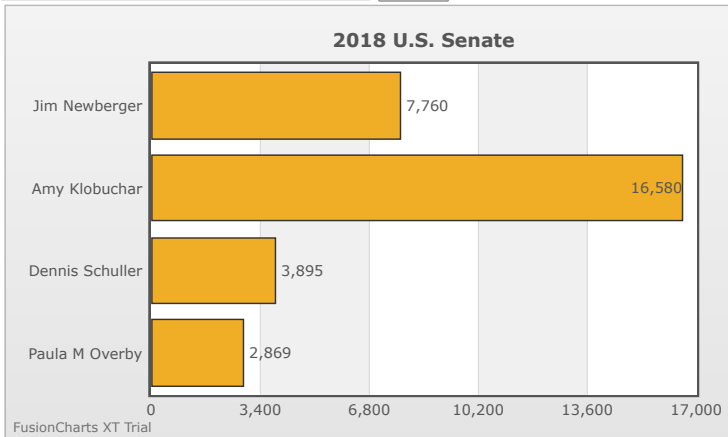

Kids Voting Minnesota Network 2018 Election Results

Compare your school's results with statewide totals from all MN students who participated in Kids Voting this year.

Pratt Chart

No data to display.

No data to display.