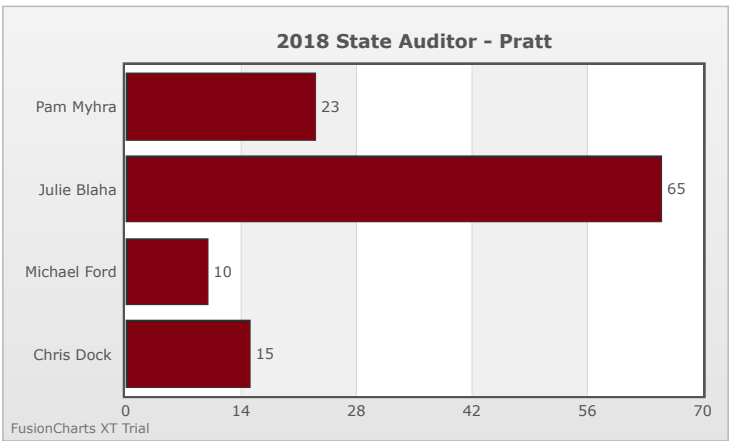

Kids Voting Minnesota Network 2018 Election Results

Compare your school's results with statewide totals from all MN students who participated in Kids Voting this year.

Pratt Chart

No data to display.

No data to display.