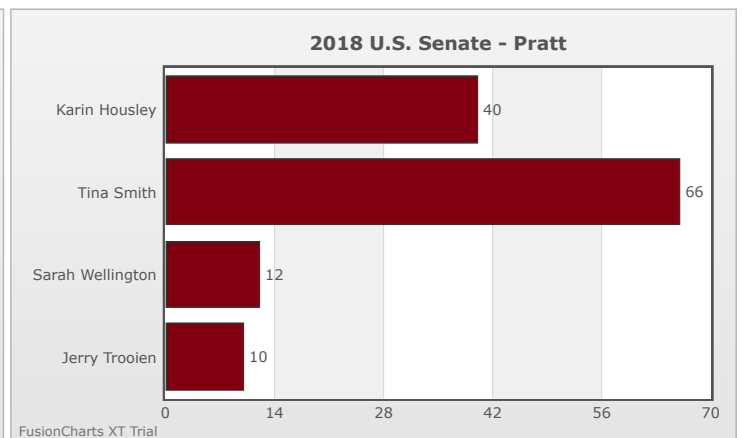

Kids Voting Minnesota Network 2018 Election Results

Compare your school's results with statewide totals from all MN students who participated in Kids Voting this year.

Pratt Chart

No data to display.

No data to display.