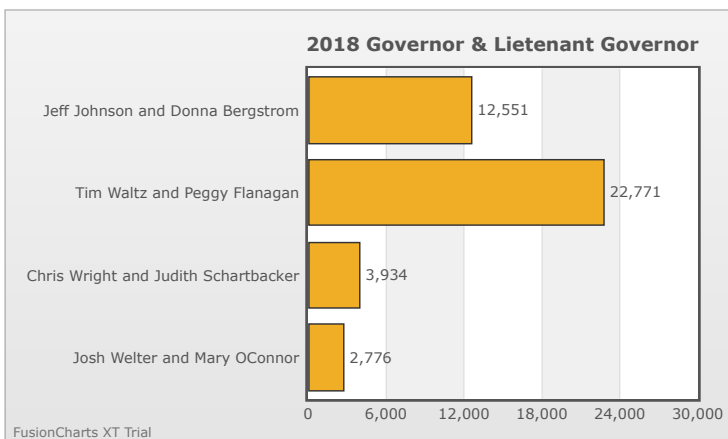

Kids Voting Minnesota Network 2018 Election Results

Compare your school's results with statewide totals from all MN students who participated in Kids Voting this year.

Pratt Chart

No data to display.

No data to display.