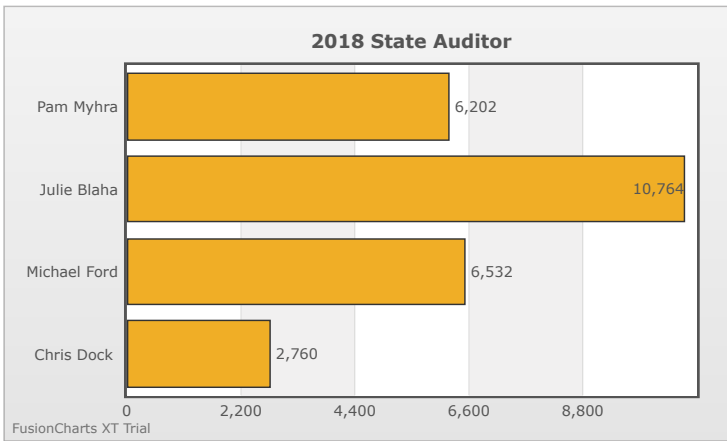

Kids Voting Minnesota Network 2018 Election Results

Compare your school's results with statewide totals from all MN students who participated in Kids Voting this year.

Pratt Chart

No data to display.

No data to display.