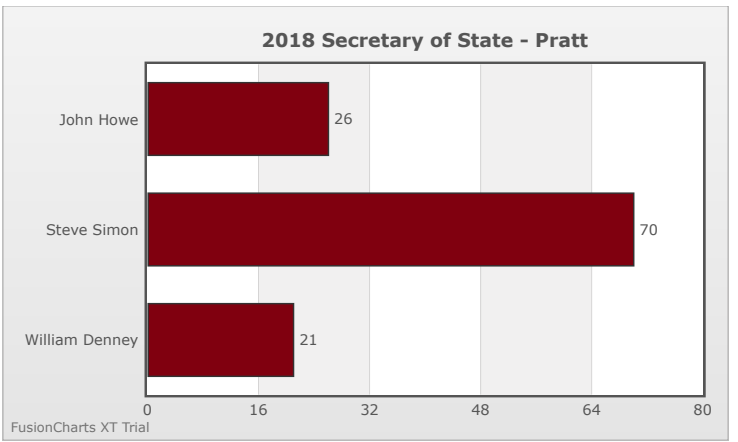

Kids Voting Minnesota Network 2018 Election Results

Compare your school's results with statewide totals from all MN students who participated in Kids Voting this year.

Pratt Chart

No data to display.

No data to display.