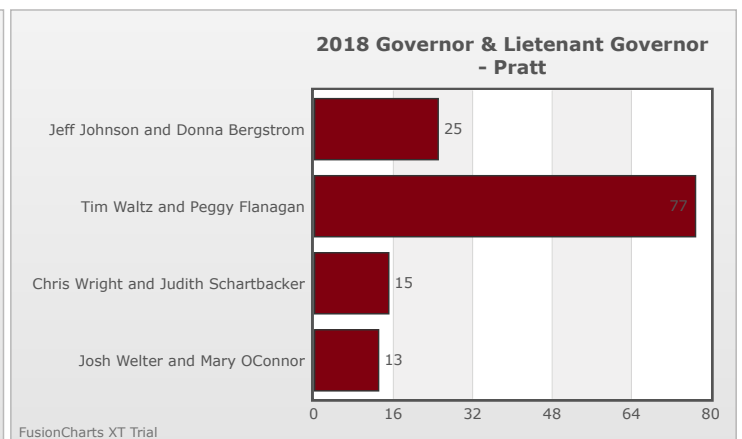

Kids Voting Minnesota Network 2018 Election Results

Compare your school's results with statewide totals from all MN students who participated in Kids Voting this year.

Pratt Chart

No data to display.

No data to display.