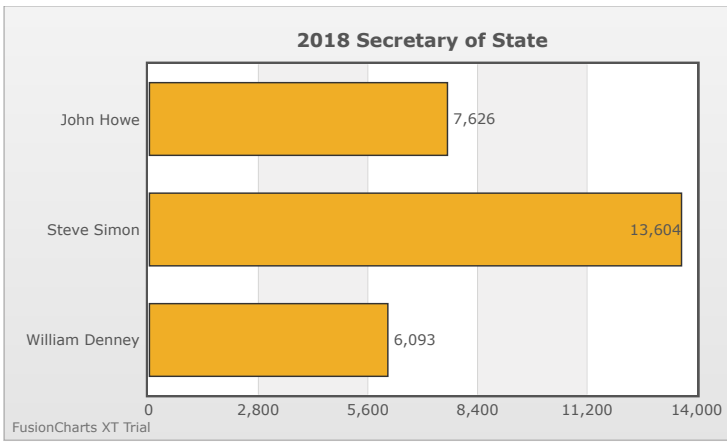

Kids Voting Minnesota Network 2018 Election Results

Compare your school's results with statewide totals from all MN students who participated in Kids Voting this year.

Pratt Chart

No data to display.

No data to display.