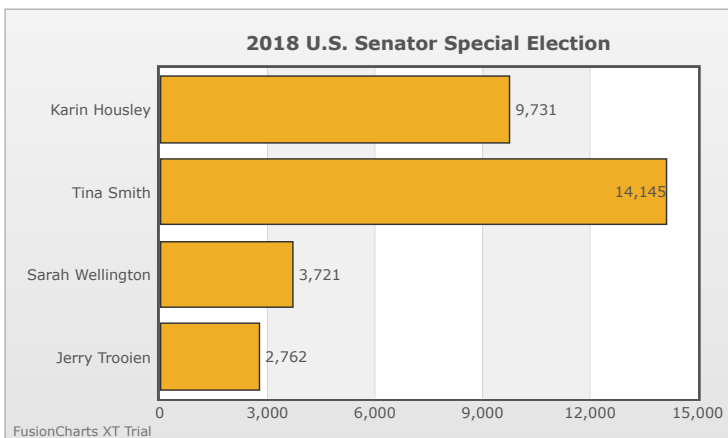

Kids Voting Minnesota Network 2018 Election Results

Compare your school's results with statewide totals from all MN students who participated in Kids Voting this year.

Pratt Chart

No data to display.

No data to display.