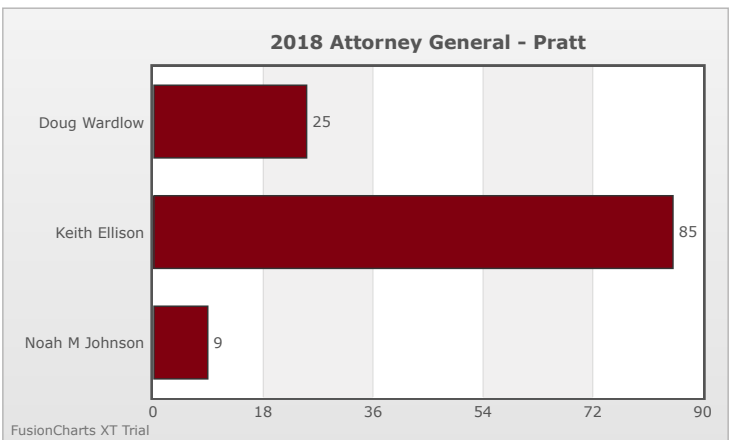

Kids Voting Minnesota Network 2018 Election Results

Compare your school's results with statewide totals from all MN students who participated in Kids Voting this year.

Pratt Chart

No data to display.

No data to display.