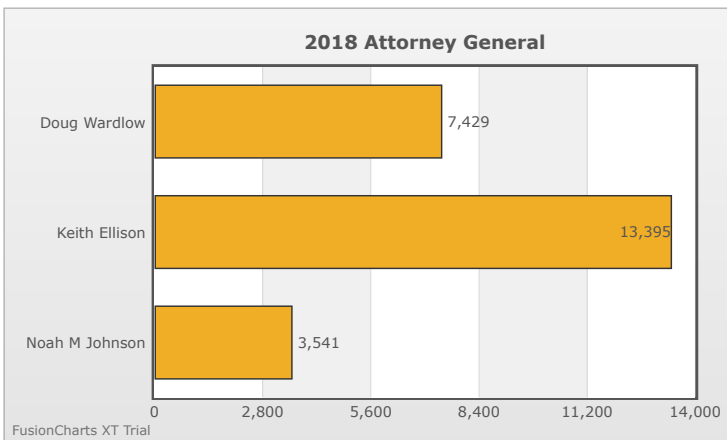

Kids Voting Minnesota Network 2018 Election Results

Compare your school's results with statewide totals from all MN students who participated in Kids Voting this year.

Pratt Chart

No data to display.

No data to display.