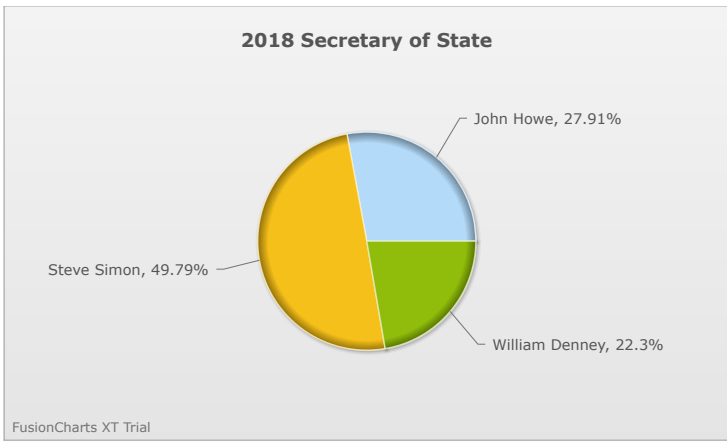

# Kids Voting Minnesota Network 2018 Election Results

Compare your school's results with statewide totals from all MN students who participated in Kids Voting this year.

Pratt Chart

No data to display.

No data to display.