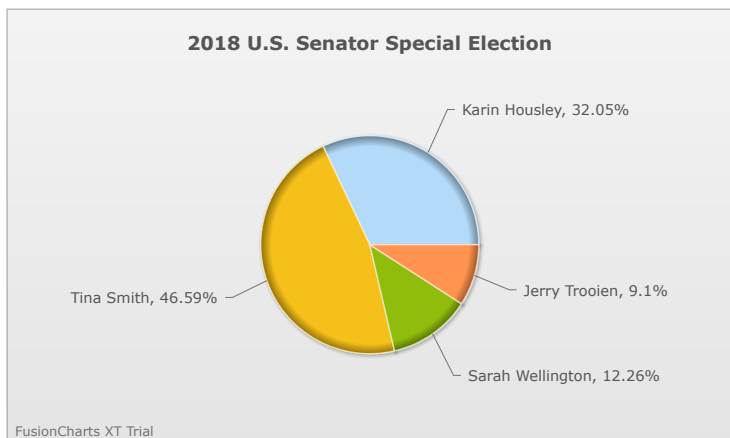

# Kids Voting Minnesota Network 2018 Election Results

Compare your school's results with statewide totals from all MN students who participated in Kids Voting this year.

Pratt Chart

No data to display.

No data to display.