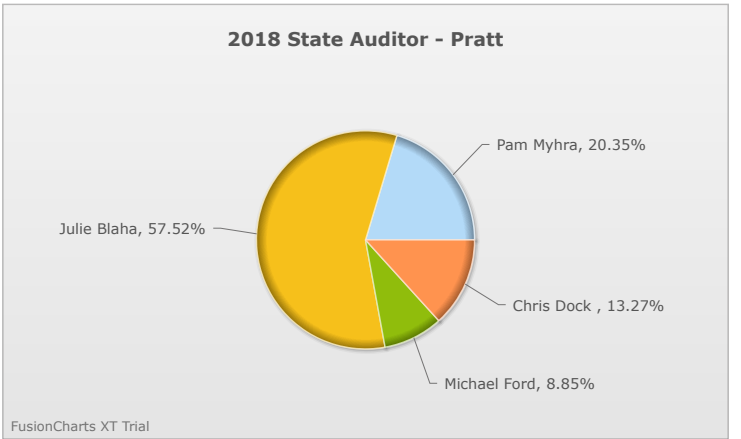

# Kids Voting Minnesota Network 2018 Election Results

Compare your school's results with statewide totals from all MN students who participated in Kids Voting this year.

Pratt Chart

No data to display.

No data to display.