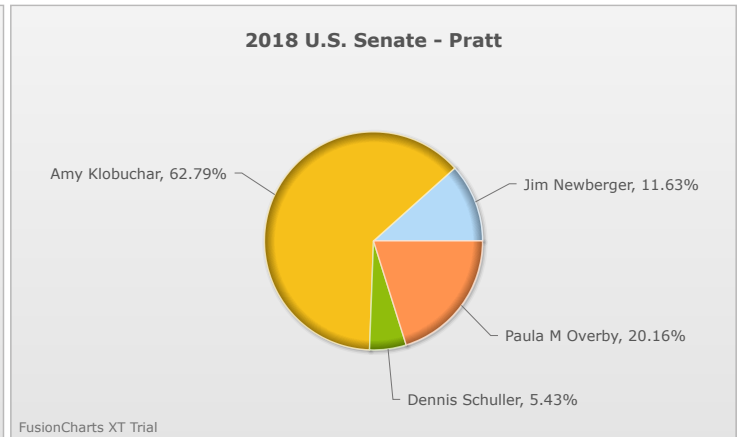

# Kids Voting Minnesota Network 2018 Election Results

Compare your school's results with statewide totals from all MN students who participated in Kids Voting this year.

Pratt Chart

No data to display.

No data to display.