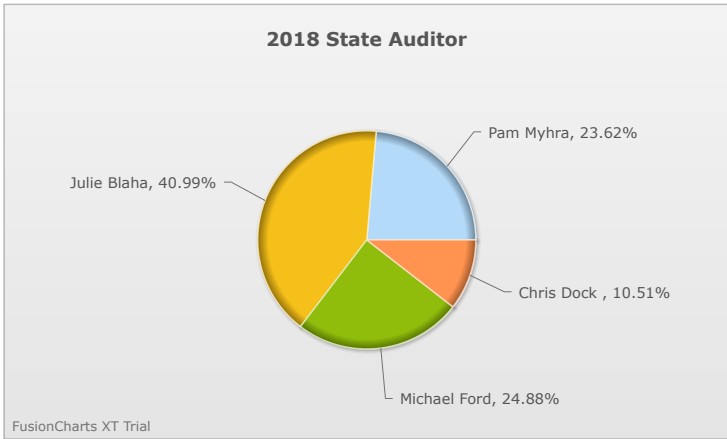

# Kids Voting Minnesota Network 2018 Election Results

Compare your school's results with statewide totals from all MN students who participated in Kids Voting this year.

Pratt Chart

No data to display.

No data to display.