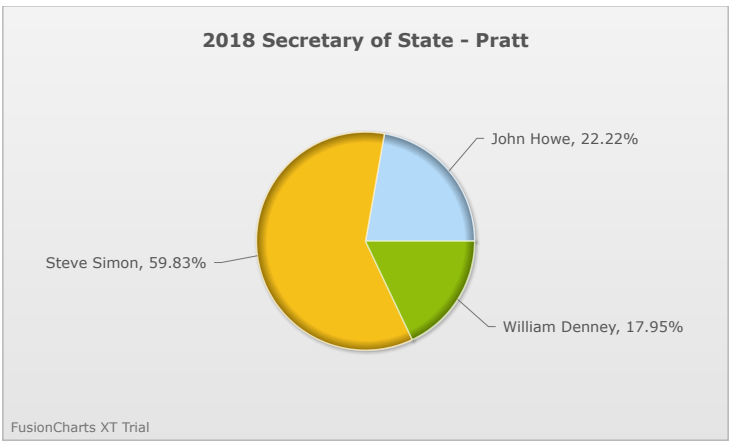

# Kids Voting Minnesota Network 2018 Election Results

Compare your school's results with statewide totals from all MN students who participated in Kids Voting this year.

Pratt Chart

No data to display.

No data to display.