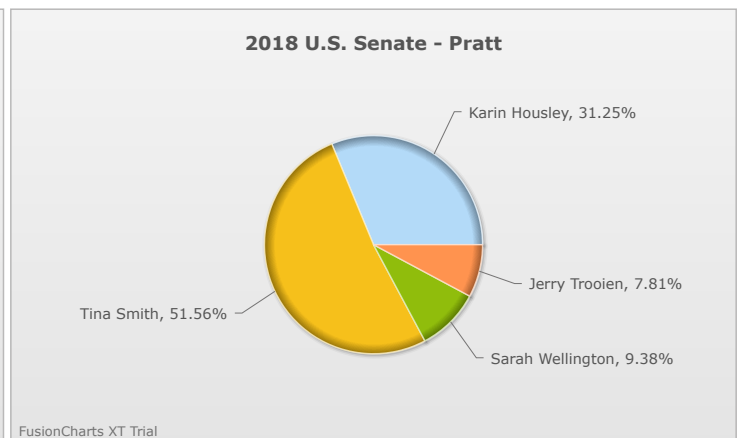

# Kids Voting Minnesota Network 2018 Election Results

Compare your school's results with statewide totals from all MN students who participated in Kids Voting this year.

Pratt Chart

No data to display.

No data to display.