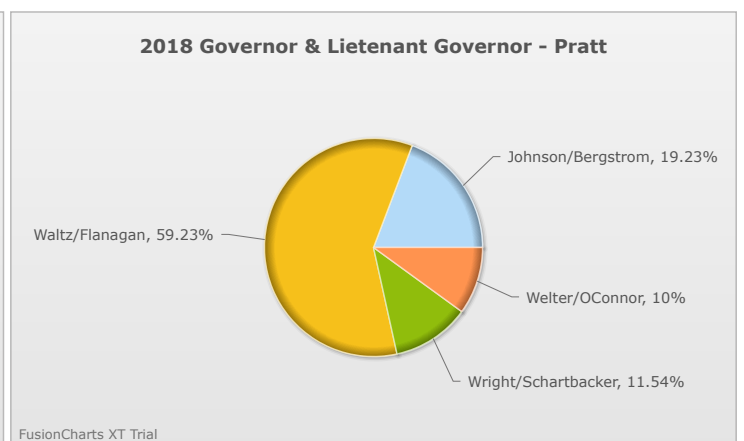

# Kids Voting Minnesota Network 2018 Election Results

Compare your school's results with statewide totals from all MN students who participated in Kids Voting this year.

Pratt Chart

No data to display.

No data to display.