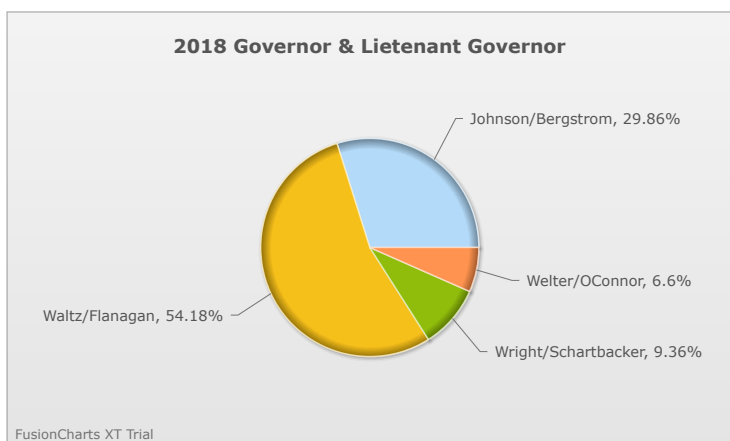

# Kids Voting Minnesota Network 2018 Election Results

Compare your school's results with statewide totals from all MN students who participated in Kids Voting this year.

Pratt Chart

No data to display.

No data to display.