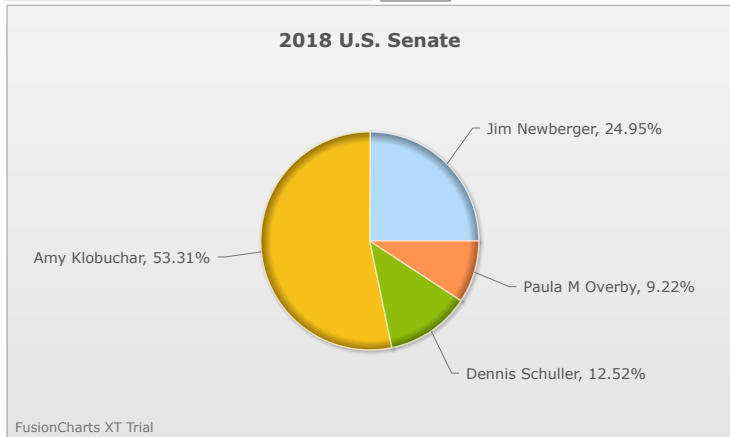

# Kids Voting Minnesota Network 2018 Election Results

Compare your school's results with statewide totals from all MN students who participated in Kids Voting this year.

Pratt Chart

No data to display.

No data to display.