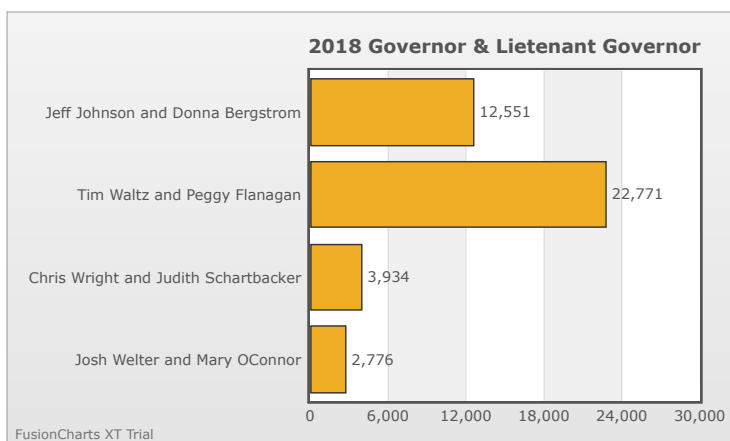

Kids Voting Minnesota Network 2018 Election Results

Compare your school's results with statewide totals from all MN students who participated in Kids Voting this year.

Richfield Middle School Chart

No data to display.