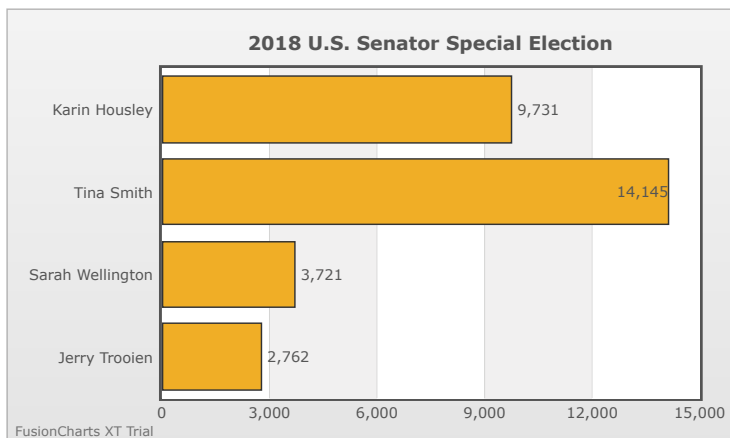

Kids Voting Minnesota Network 2018 Election Results

Compare your school's results with statewide totals from all MN students who participated in Kids Voting this year.

Richfield Middle School Chart

No data to display.