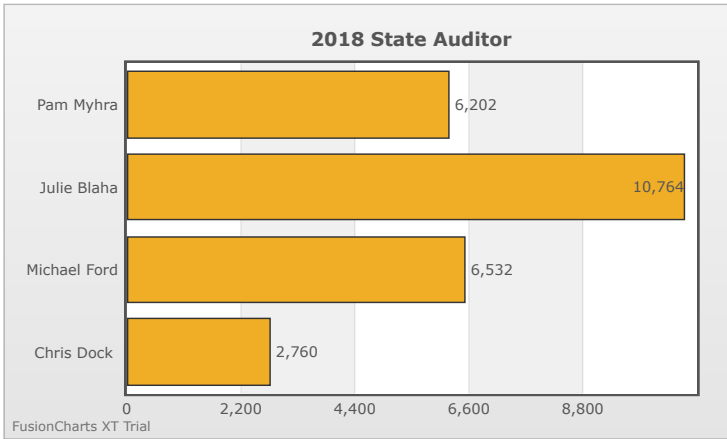

Kids Voting Minnesota Network 2018 Election Results

Compare your school's results with statewide totals from all MN students who participated in Kids Voting this year.

Richfield Middle School Chart

No data to display.

No data to display.

FusionCharts XT Trial

FusionCharts XT Trial