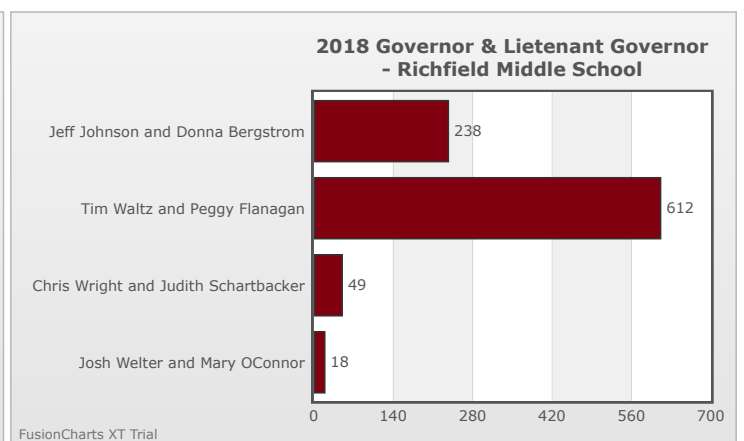

Kids Voting Minnesota Network 2018 Election Results

Compare your school's results with statewide totals from all MN students who participated in Kids Voting this year.

Richfield Middle School Chart

No data to display.