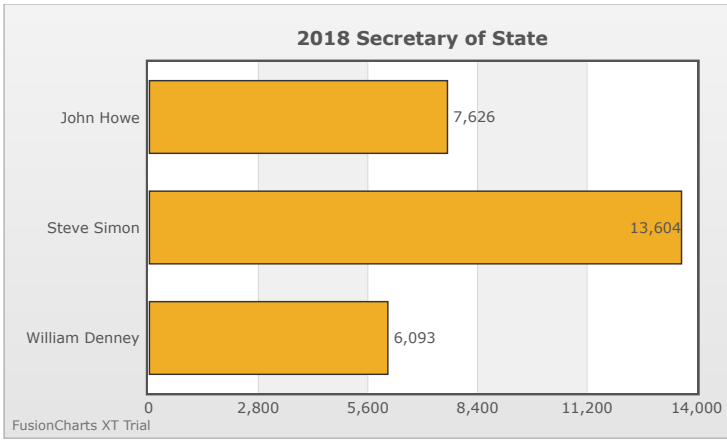

Kids Voting Minnesota Network 2018 Election Results

Compare your school's results with statewide totals from all MN students who participated in Kids Voting this year.

Richfield Middle School Chart

No data to display.

No data to display.

FusionCharts XT Trial

FusionCharts XT Trial