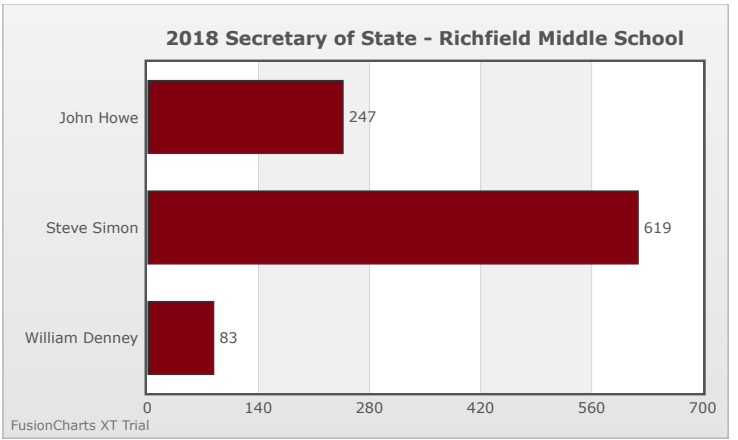

Kids Voting Minnesota Network 2018 Election Results

Compare your school's results with statewide totals from all MN students who participated in Kids Voting this year.

Richfield Middle School Chart

No data to display.