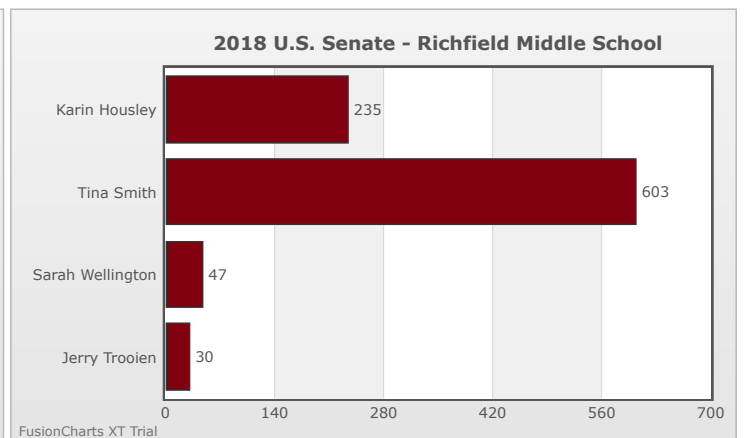

Kids Voting Minnesota Network 2018 Election Results

Compare your school's results with statewide totals from all MN students who participated in Kids Voting this year.

Richfield Middle School Chart

No data to display.