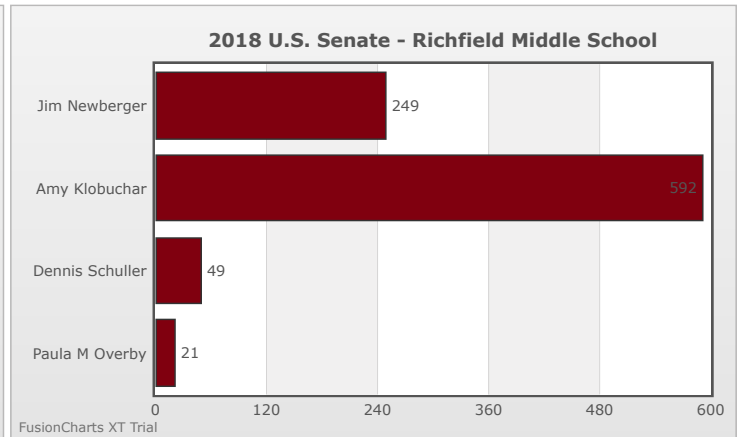

Kids Voting Minnesota Network 2018 Election Results

Compare your school's results with statewide totals from all MN students who participated in Kids Voting this year.

Richfield Middle School Chart

No data to display.