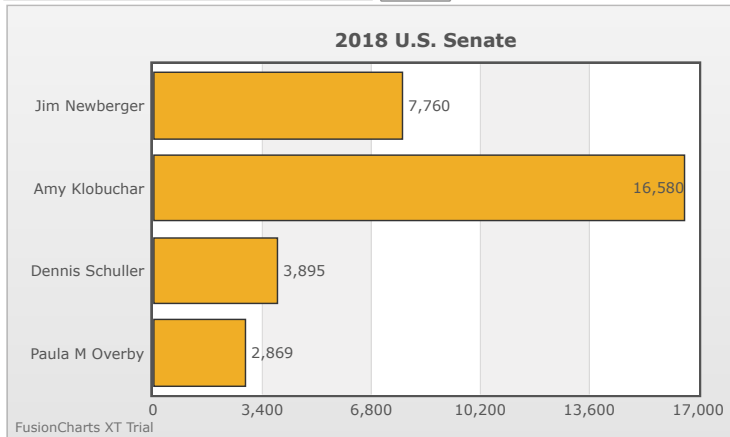

Kids Voting Minnesota Network 2018 Election Results

Compare your school's results with statewide totals from all MN students who participated in Kids Voting this year.

Richfield Middle School Chart

No data to display.