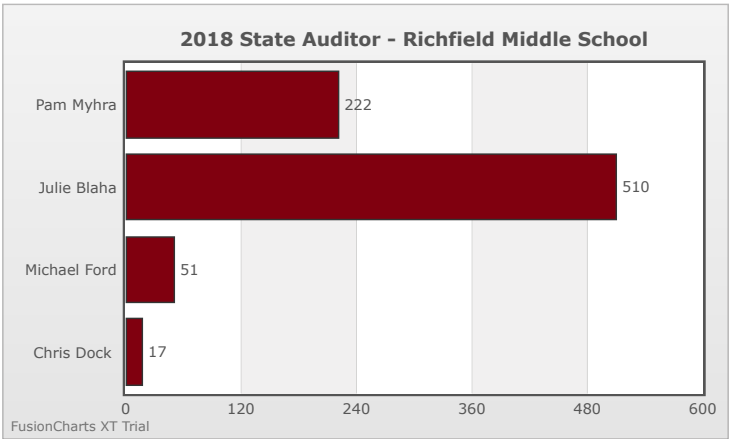

Kids Voting Minnesota Network 2018 Election Results

Compare your school's results with statewide totals from all MN students who participated in Kids Voting this year.

Richfield Middle School Chart

No data to display.