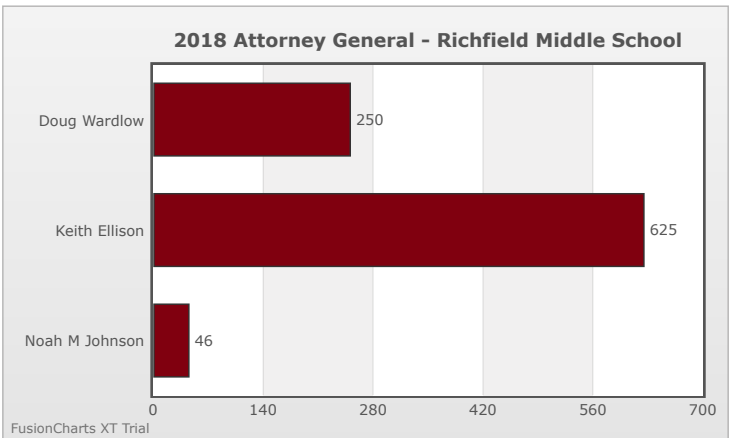

Kids Voting Minnesota Network 2018 Election Results

Compare your school's results with statewide totals from all MN students who participated in Kids Voting this year.

Richfield Middle School Chart

No data to display.