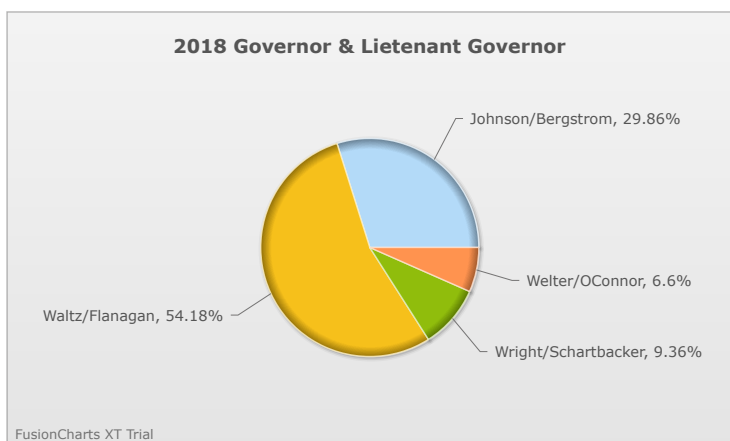

# Kids Voting Minnesota Network 2018 Election Results

Compare your school's results with statewide totals from all MN students who participated in Kids Voting this year.

Richfield Middle School

No data to display.