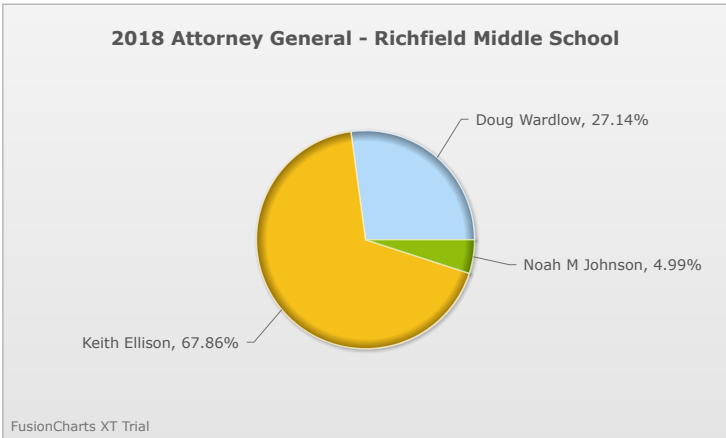

# Kids Voting Minnesota Network 2018 Election Results

Compare your school's results with statewide totals from all MN students who participated in Kids Voting this year.

Richfield Middle School

No data to display.