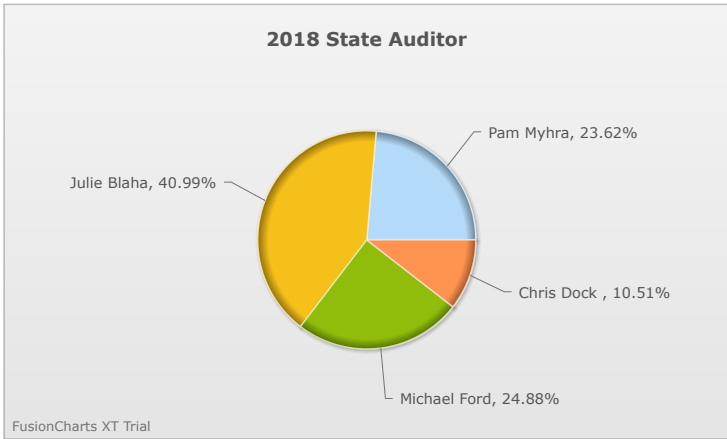

# Kids Voting Minnesota Network 2018 Election Results

Compare your school's results with statewide totals from all MN students who participated in Kids Voting this year.

Richfield Middle School

No data to display.