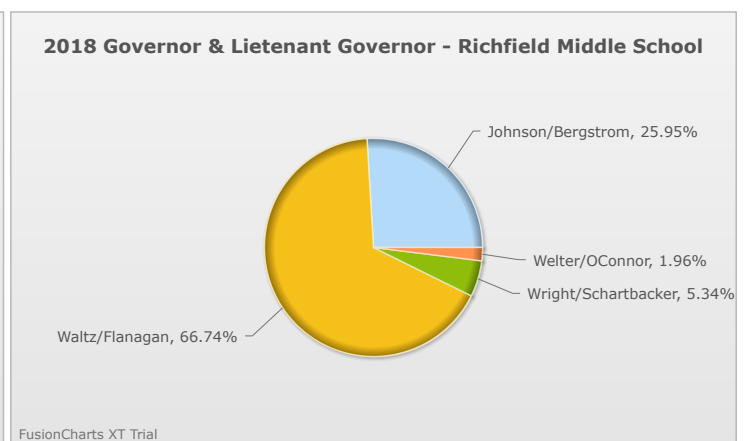

# Kids Voting Minnesota Network 2018 Election Results

Compare your school's results with statewide totals from all MN students who participated in Kids Voting this year.

Richfield Middle School

No data to display.