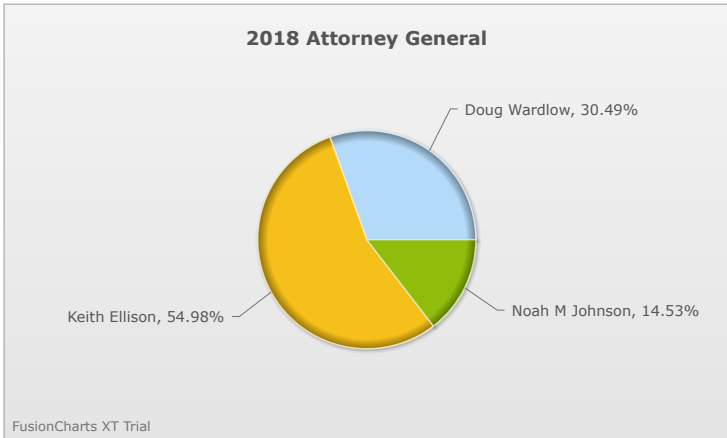

# Kids Voting Minnesota Network 2018 Election Results

Compare your school's results with statewide totals from all MN students who participated in Kids Voting this year.

Richfield Middle School

No data to display.