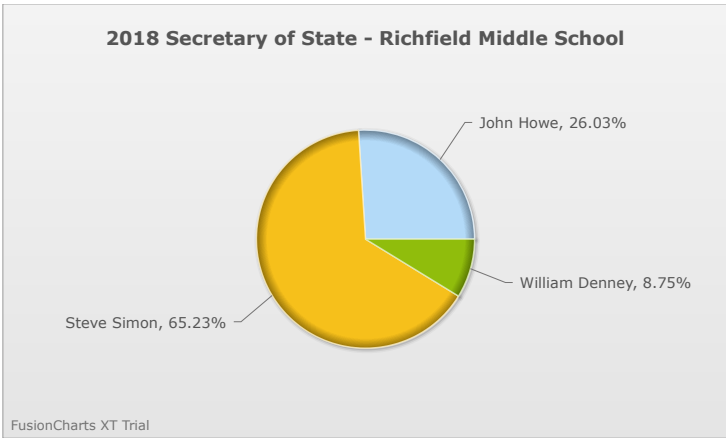

# Kids Voting Minnesota Network 2018 Election Results

Compare your school's results with statewide totals from all MN students who participated in Kids Voting this year.

Richfield Middle School

No data to display.