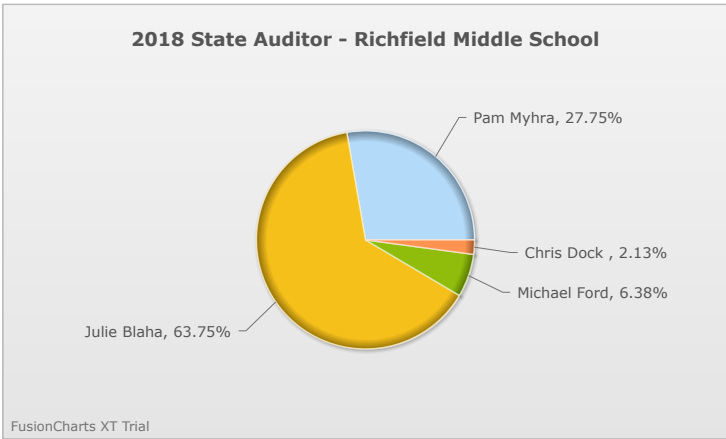

# Kids Voting Minnesota Network 2018 Election Results

Compare your school's results with statewide totals from all MN students who participated in Kids Voting this year.

Richfield Middle School

No data to display.