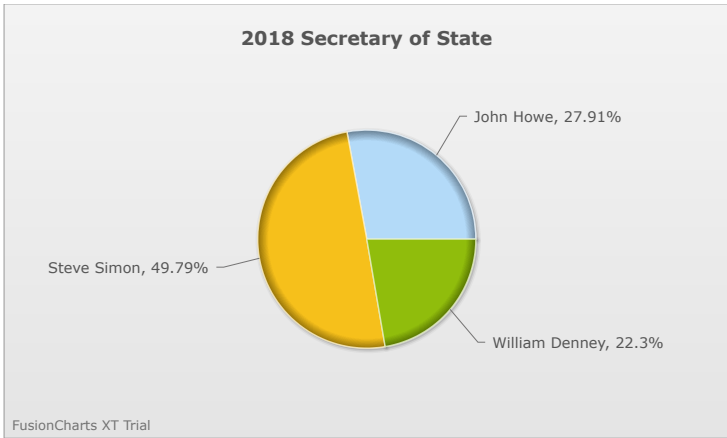

# Kids Voting Minnesota Network 2018 Election Results

Compare your school's results with statewide totals from all MN students who participated in Kids Voting this year.

Richfield Middle School

No data to display.