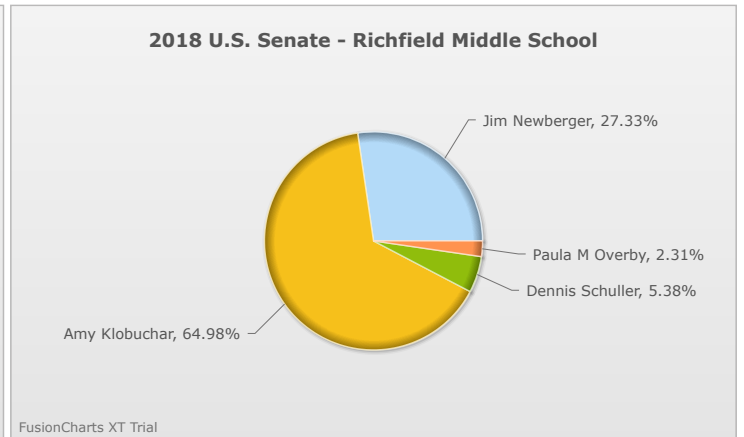

# Kids Voting Minnesota Network 2018 Election Results

Compare your school's results with statewide totals from all MN students who participated in Kids Voting this year.

Richfield Middle School

No data to display.