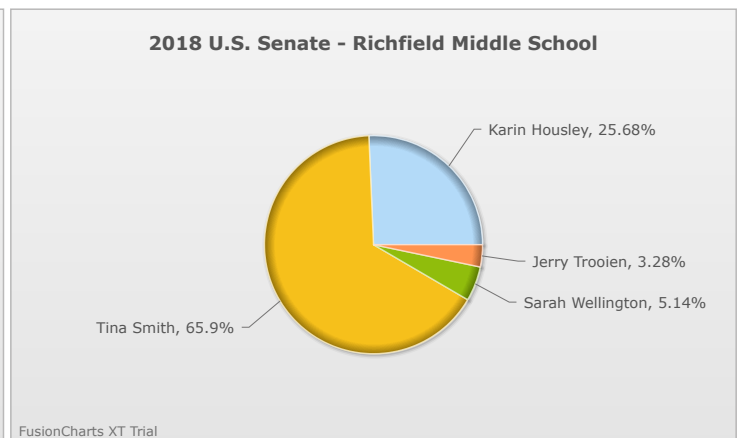

# Kids Voting Minnesota Network 2018 Election Results

Compare your school's results with statewide totals from all MN students who participated in Kids Voting this year.

Richfield Middle School

No data to display.