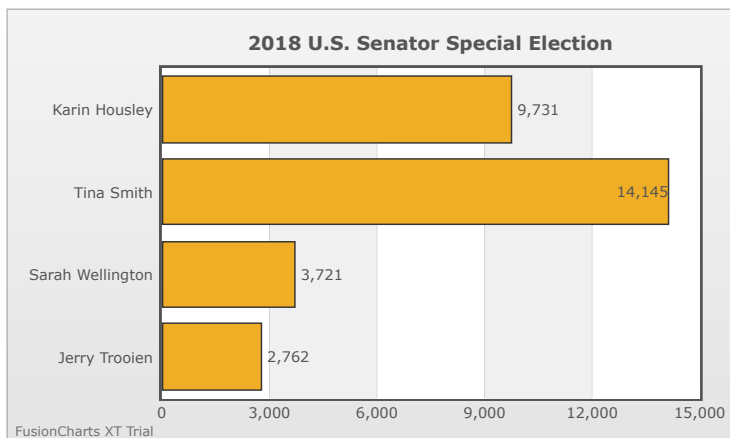

Kids Voting Minnesota Network 2018 Election Results

Compare your school's results with statewide totals from all MN students who participated in Kids Voting this year.

Riverview Elementary Chart

No data to display.