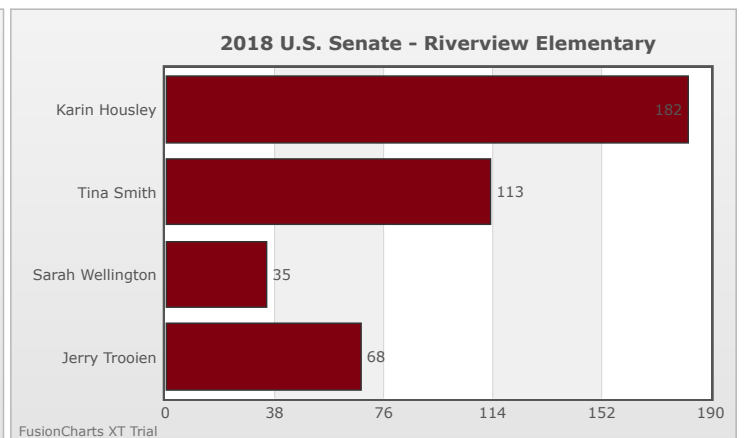

Kids Voting Minnesota Network 2018 Election Results

Compare your school's results with statewide totals from all MN students who participated in Kids Voting this year.

Riverview Elementary Chart

No data to display.