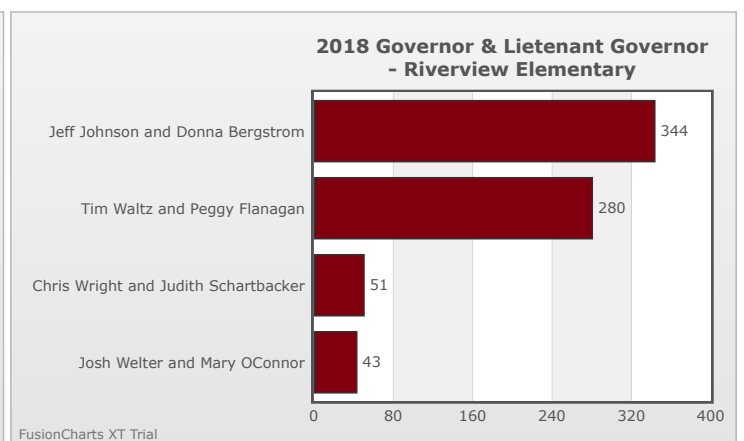

Kids Voting Minnesota Network 2018 Election Results

Compare your school's results with statewide totals from all MN students who participated in Kids Voting this year.

Riverview Elementary Chart

No data to display.