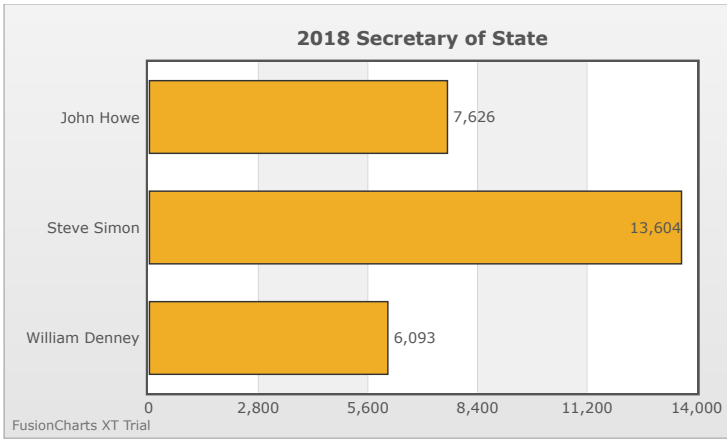

Kids Voting Minnesota Network 2018 Election Results

Compare your school's results with statewide totals from all MN students who participated in Kids Voting this year.

Riverview Elementary Chart

No data to display.

No data to display.

FusionCharts XT Trial

FusionCharts XT Trial