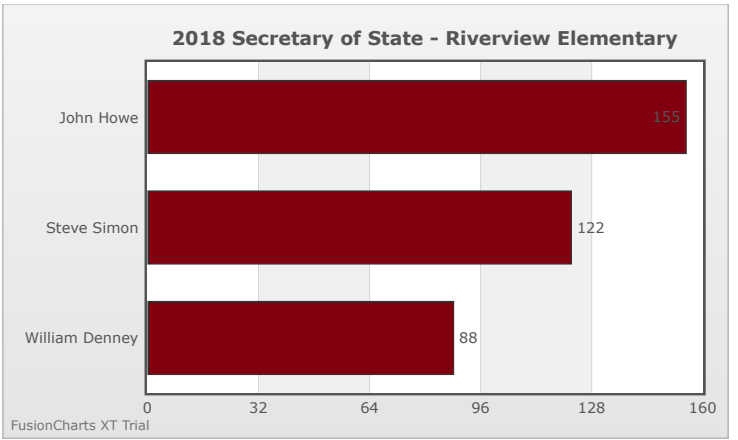

Kids Voting Minnesota Network 2018 Election Results

Compare your school's results with statewide totals from all MN students who participated in Kids Voting this year.

Riverview Elementary Chart

No data to display.