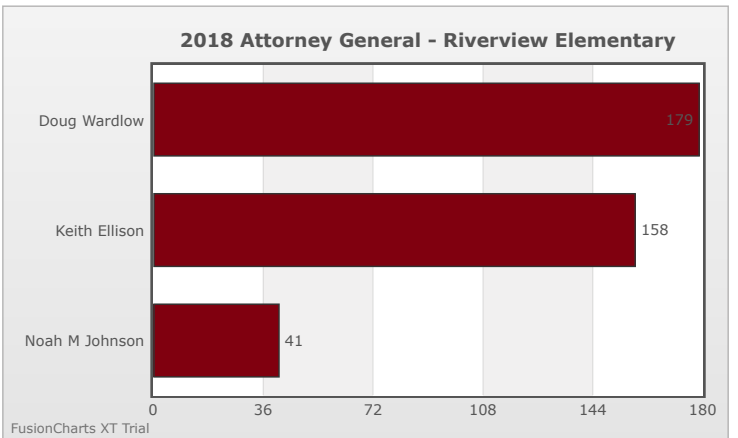

Kids Voting Minnesota Network 2018 Election Results

Compare your school's results with statewide totals from all MN students who participated in Kids Voting this year.

Riverview Elementary Chart

No data to display.