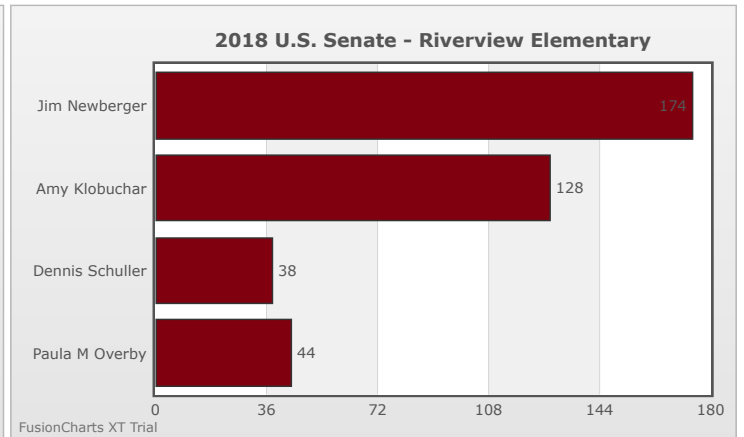

Kids Voting Minnesota Network 2018 Election Results

Compare your school's results with statewide totals from all MN students who participated in Kids Voting this year.

Riverview Elementary Chart

No data to display.