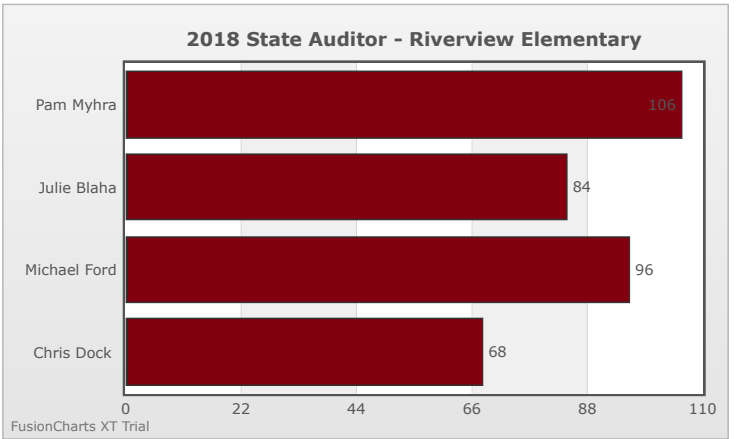

Kids Voting Minnesota Network 2018 Election Results

Compare your school's results with statewide totals from all MN students who participated in Kids Voting this year.

Riverview Elementary Chart

No data to display.

No data to display.

FusionCharts XT Trial

FusionCharts XT Trial