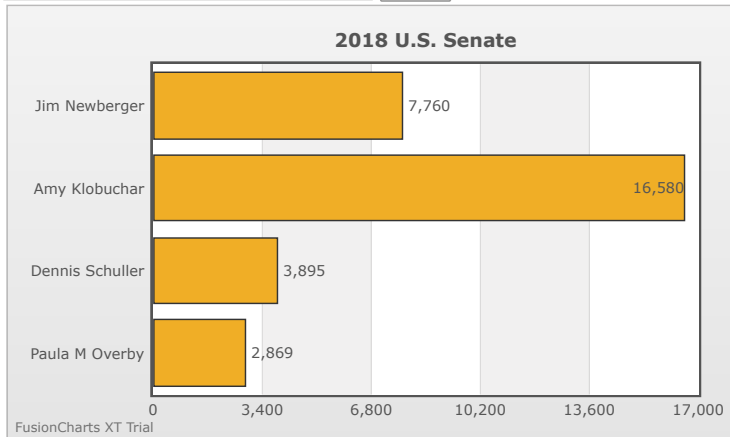

Kids Voting Minnesota Network 2018 Election Results

Compare your school's results with statewide totals from all MN students who participated in Kids Voting this year.

Riverview Elementary Chart

No data to display.