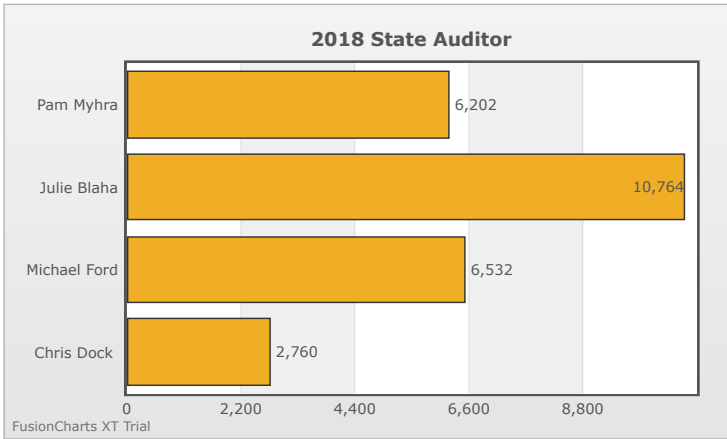

Kids Voting Minnesota Network 2018 Election Results

Compare your school's results with statewide totals from all MN students who participated in Kids Voting this year.

Riverview Elementary Chart

No data to display.

No data to display.

FusionCharts XT Trial

FusionCharts XT Trial