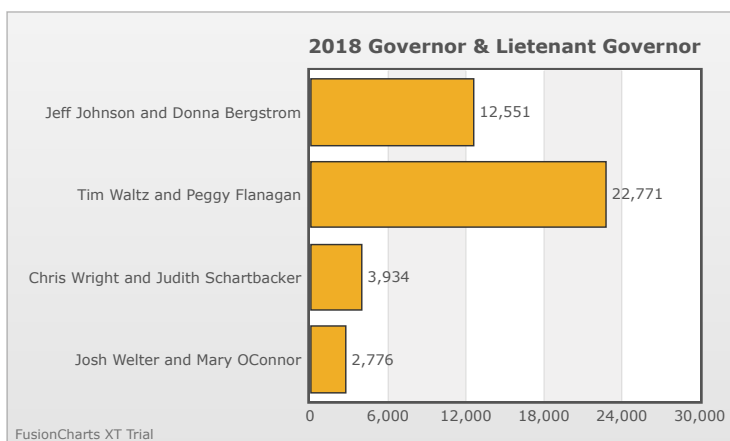

Kids Voting Minnesota Network 2018 Election Results

Compare your school's results with statewide totals from all MN students who participated in Kids Voting this year.

Riverview Elementary Chart

No data to display.