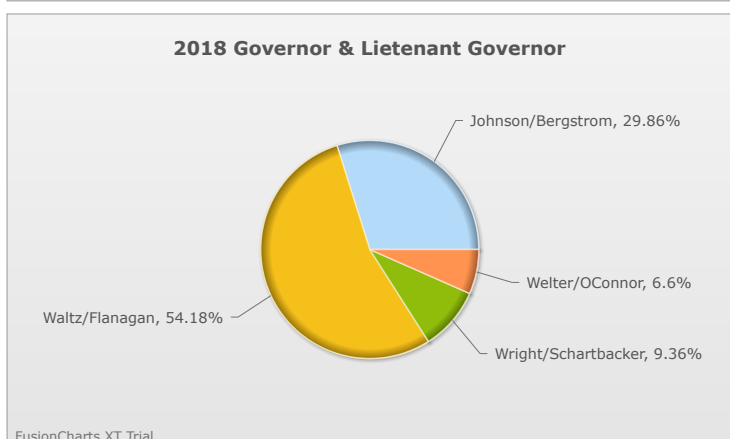

Kids Voting Minnesota Network 2018 Election Results

Compare your school's results with statewide totals from all MN students who participated in Kids Voting this year.

Riverview Elementary Chart

No data to display.