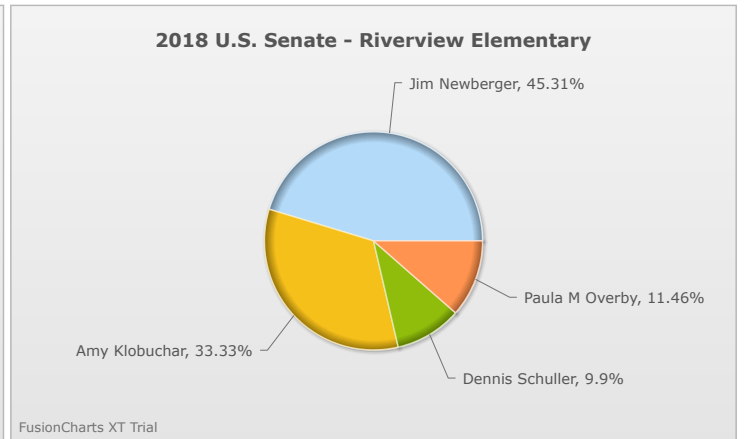

Kids Voting Minnesota Network 2018 Election Results

Compare your school's results with statewide totals from all MN students who participated in Kids Voting this year.

Riverview Elementary Chart

No data to display.