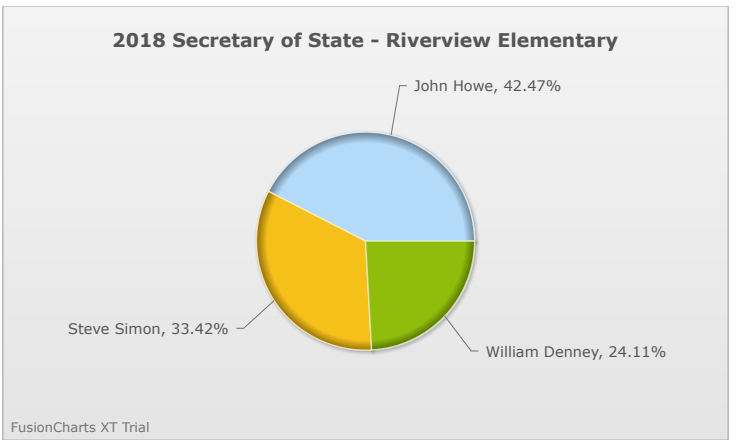

Kids Voting Minnesota Network 2018 Election Results

Compare your school's results with statewide totals from all MN students who participated in Kids Voting this year.

Riverview Elementary Chart

No data to display.