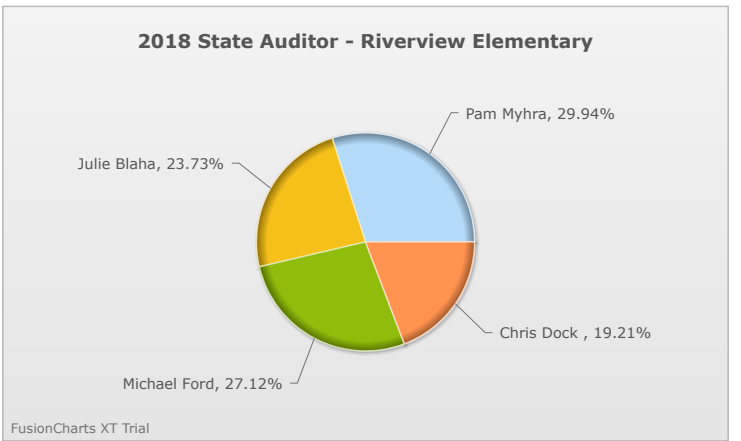

Kids Voting Minnesota Network 2018 Election Results

Compare your school's results with statewide totals from all MN students who participated in Kids Voting this year.

Riverview Elementary Chart

No data to display.