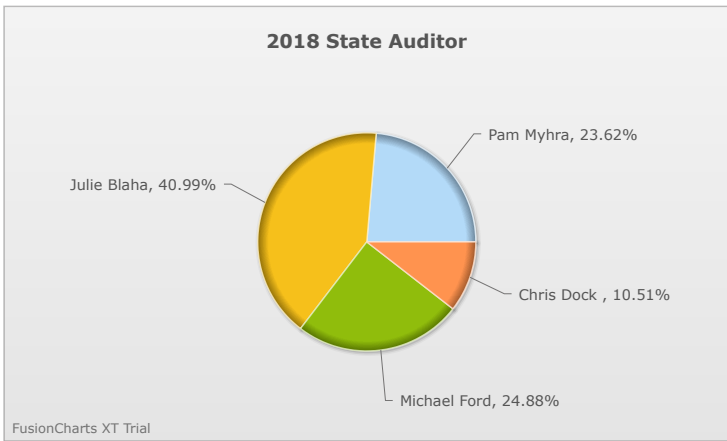

Kids Voting Minnesota Network 2018 Election Results

Compare your school's results with statewide totals from all MN students who participated in Kids Voting this year.

Riverview Elementary Chart

No data to display.