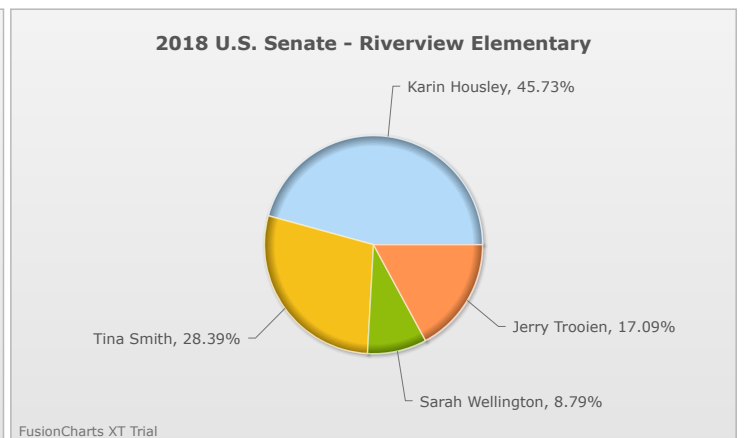

Kids Voting Minnesota Network 2018 Election Results

Compare your school's results with statewide totals from all MN students who participated in Kids Voting this year.

Riverview Elementary Chart

No data to display.