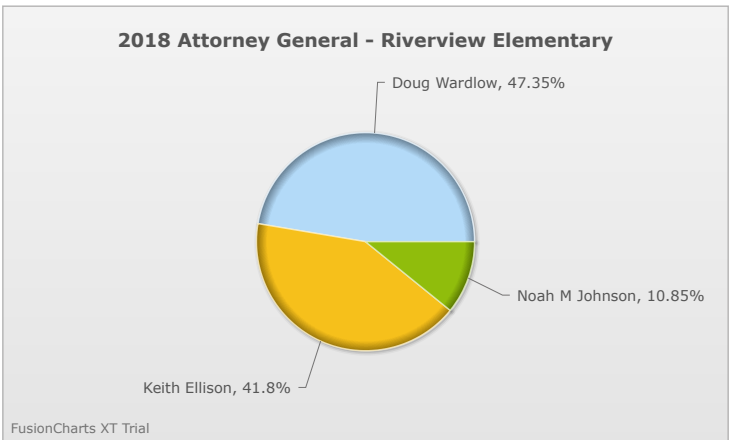

Kids Voting Minnesota Network 2018 Election Results

Compare your school's results with statewide totals from all MN students who participated in Kids Voting this year.

Riverview Elementary Chart

No data to display.