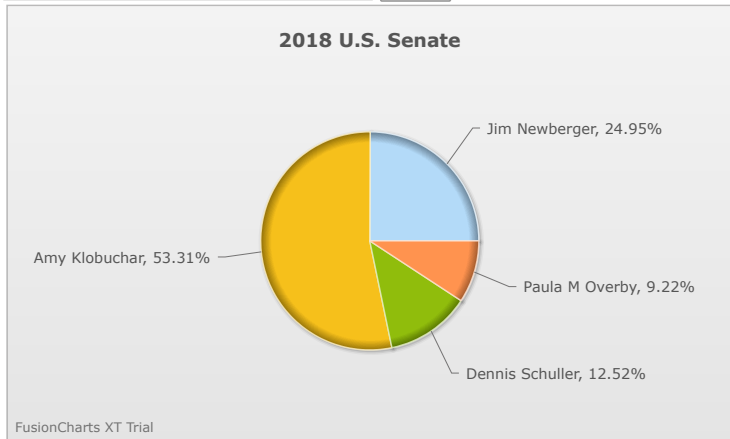

Kids Voting Minnesota Network 2018 Election Results

Compare your school's results with statewide totals from all MN students who participated in Kids Voting this year.

Riverview Elementary Chart

No data to display.