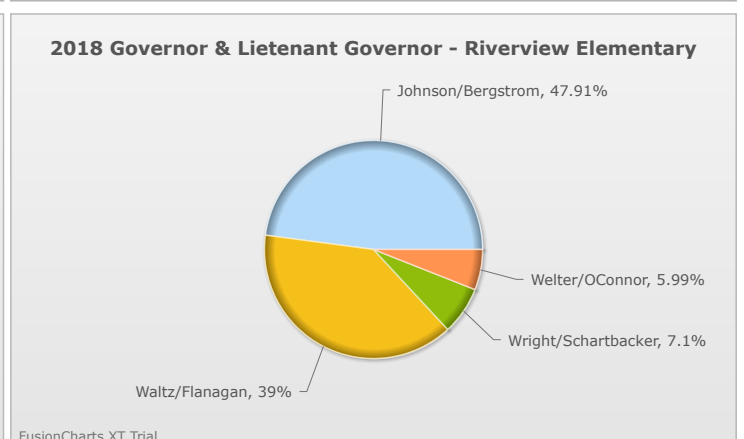

Kids Voting Minnesota Network 2018 Election Results

Compare your school's results with statewide totals from all MN students who participated in Kids Voting this year.

Riverview Elementary Chart

No data to display.