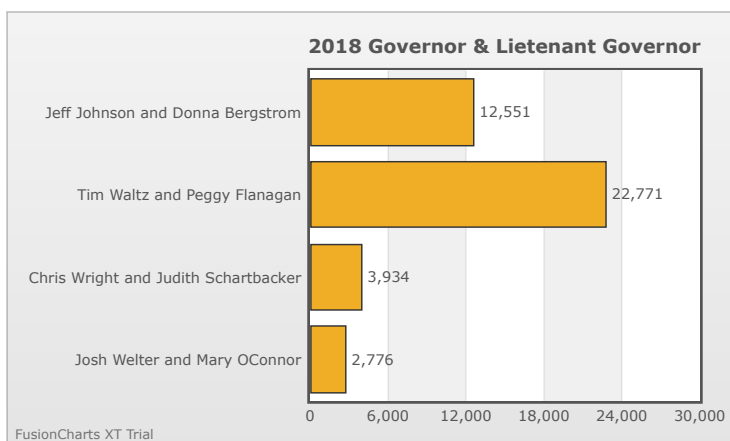

Kids Voting Minnesota Network 2018 Election Results

Compare your school's results with statewide totals from all MN students who participated in Kids Voting this year.

Webster Elementary Chart

No data to display.