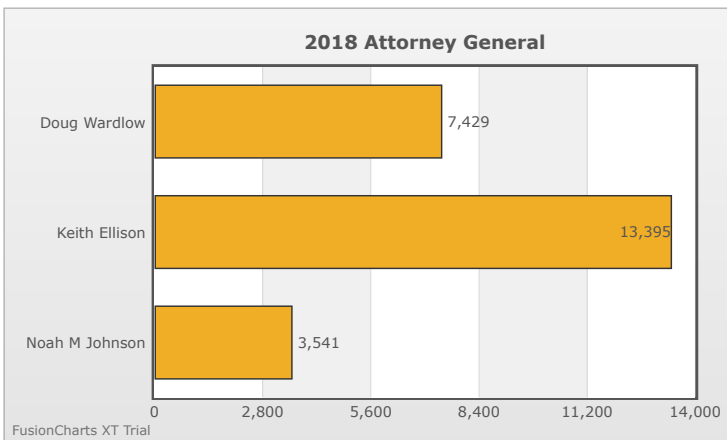

Kids Voting Minnesota Network 2018 Election Results

Compare your school's results with statewide totals from all MN students who participated in Kids Voting this year.

Webster Elementary Chart

No data to display.