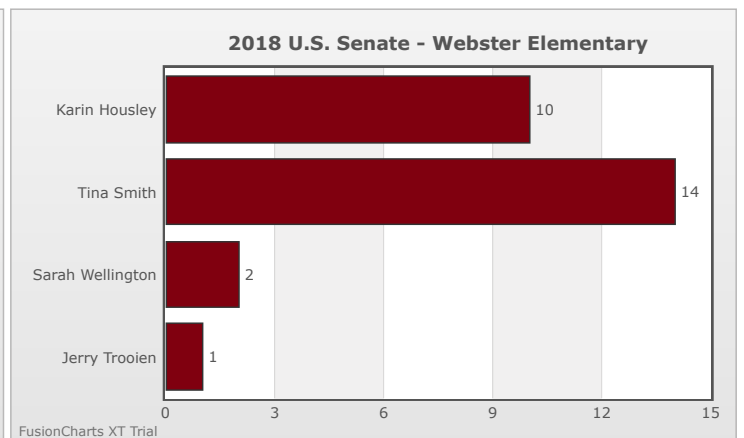

Kids Voting Minnesota Network 2018 Election Results

Compare your school's results with statewide totals from all MN students who participated in Kids Voting this year.

Webster Elementary Chart

No data to display.