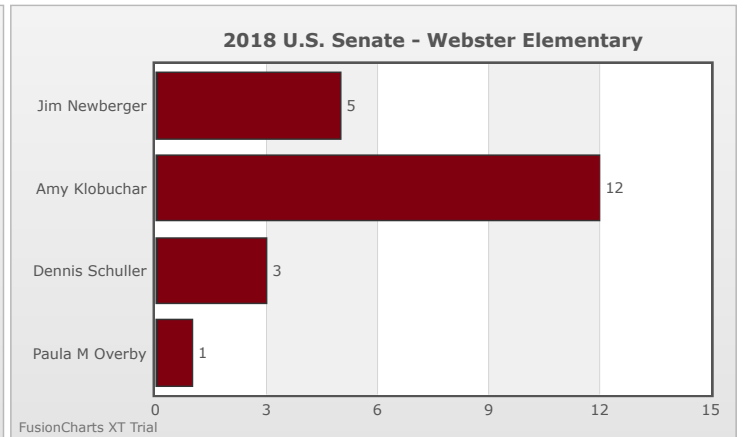

Kids Voting Minnesota Network 2018 Election Results

Compare your school's results with statewide totals from all MN students who participated in Kids Voting this year.

Webster Elementary Chart

No data to display.