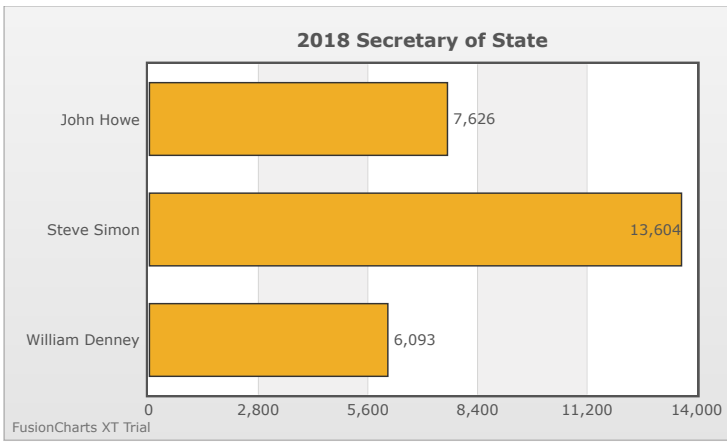

Kids Voting Minnesota Network 2018 Election Results

Compare your school's results with statewide totals from all MN students who participated in Kids Voting this year.

Webster Elementary Chart

No data to display.

No data to display.

FusionCharts XT Trial

FusionCharts XT Trial