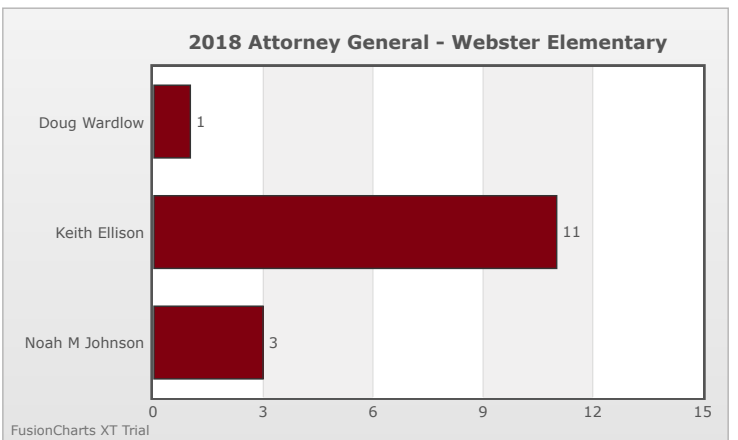

Kids Voting Minnesota Network 2018 Election Results

Compare your school's results with statewide totals from all MN students who participated in Kids Voting this year.

Webster Elementary Chart

No data to display.