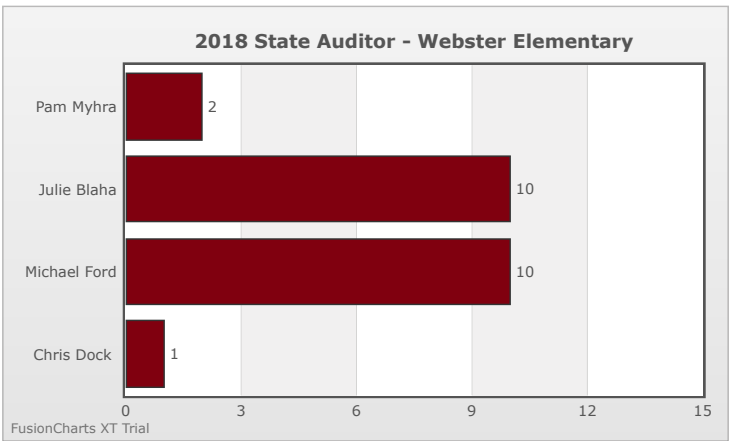

Kids Voting Minnesota Network 2018 Election Results

Compare your school's results with statewide totals from all MN students who participated in Kids Voting this year.

Webster Elementary Chart

No data to display.