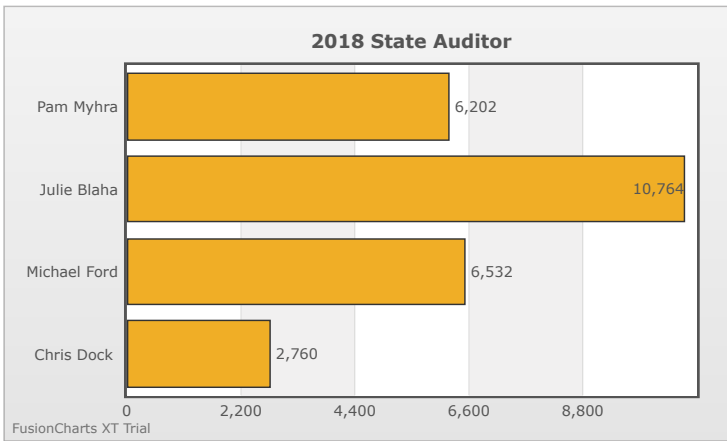

Kids Voting Minnesota Network 2018 Election Results

Compare your school's results with statewide totals from all MN students who participated in Kids Voting this year.

Webster Elementary Chart

No data to display.

No data to display.

FusionCharts XT Trial

FusionCharts XT Trial