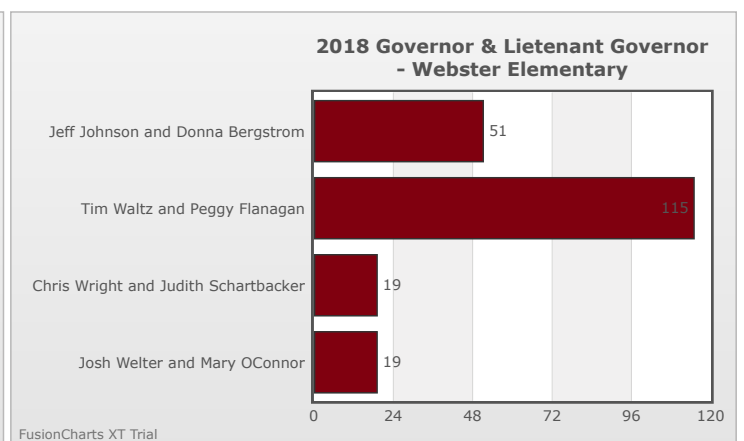

Kids Voting Minnesota Network 2018 Election Results

Compare your school's results with statewide totals from all MN students who participated in Kids Voting this year.

Webster Elementary Chart

No data to display.