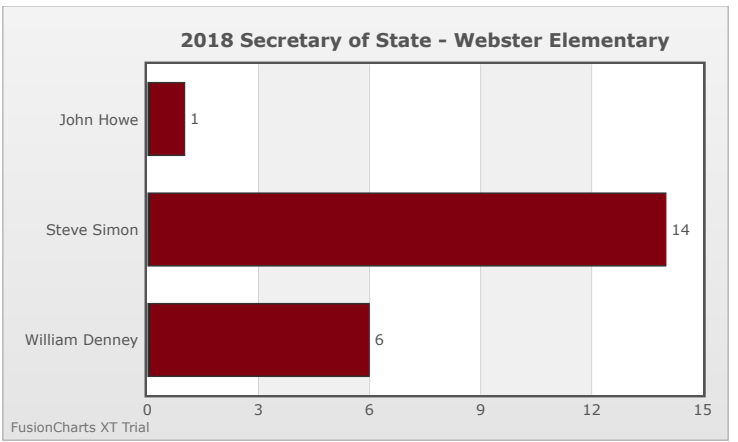

Kids Voting Minnesota Network 2018 Election Results

Compare your school's results with statewide totals from all MN students who participated in Kids Voting this year.

Webster Elementary Chart

No data to display.