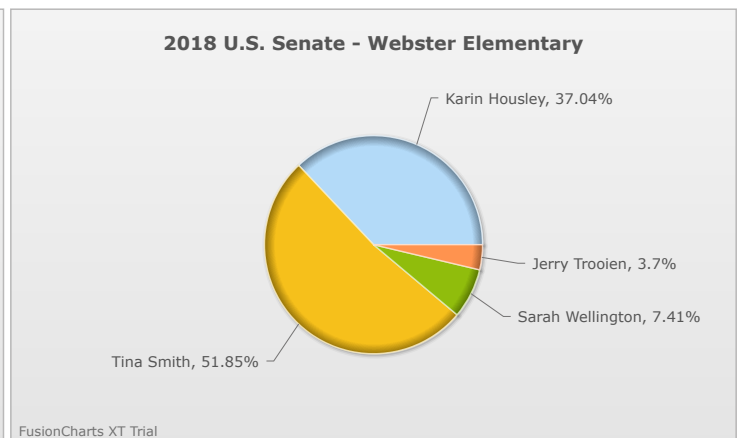

Kids Voting Minnesota Network 2018 Election Results

Compare your school's results with statewide totals from all MN students who participated in Kids Voting this year.

Webster Elementary ▾ Chart

No data to display.