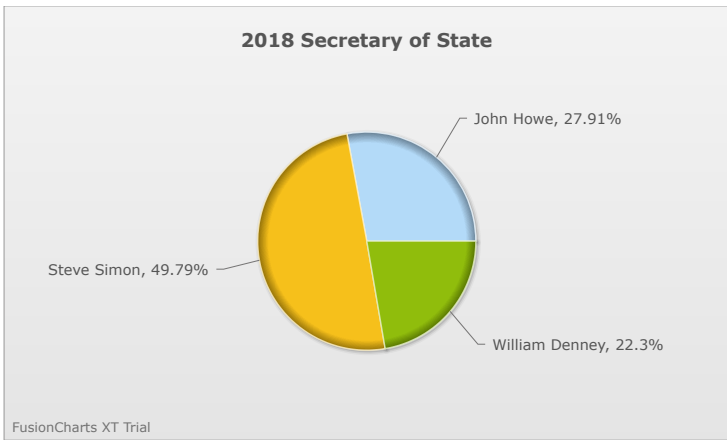

Kids Voting Minnesota Network 2018 Election Results

Compare your school's results with statewide totals from all MN students who participated in Kids Voting this year.

Webster Elementary ▾ Chart

No data to display.