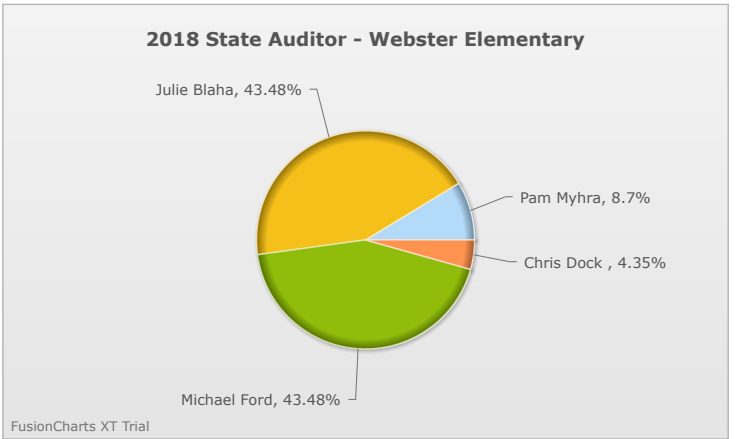

Kids Voting Minnesota Network 2018 Election Results

Compare your school's results with statewide totals from all MN students who participated in Kids Voting this year.

Webster Elementary ▾ Chart

No data to display.