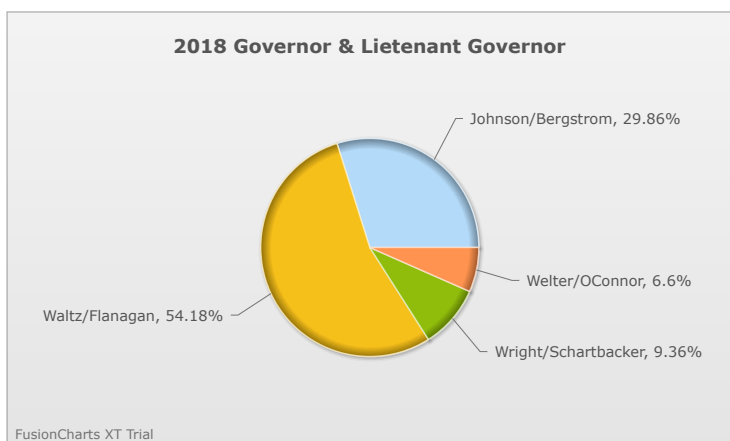

Kids Voting Minnesota Network 2018 Election Results

Compare your school's results with statewide totals from all MN students who participated in Kids Voting this year.

Webster Elementary ▾ Chart

No data to display.