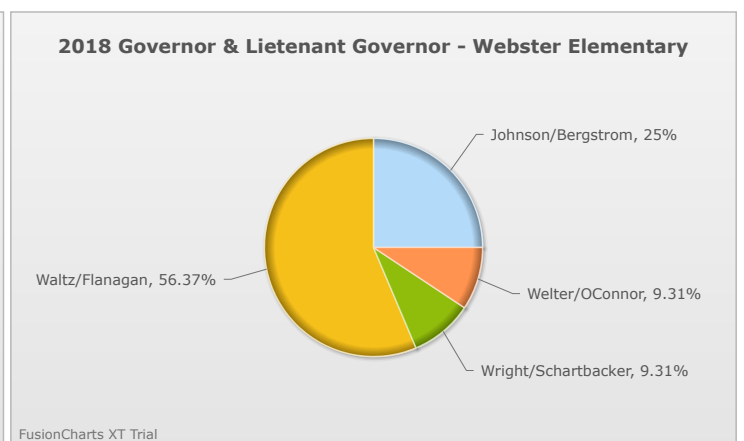

Kids Voting Minnesota Network 2018 Election Results

Compare your school's results with statewide totals from all MN students who participated in Kids Voting this year.

Webster Elementary ▾ Chart

No data to display.