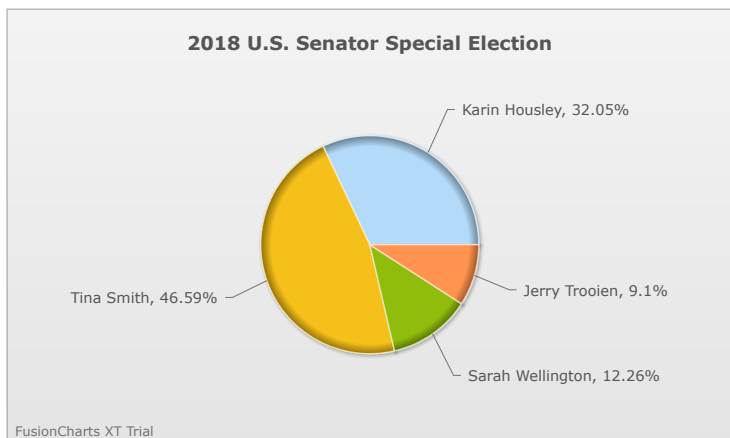

Kids Voting Minnesota Network 2018 Election Results

Compare your school's results with statewide totals from all MN students who participated in Kids Voting this year.

Webster Elementary ▾ Chart

No data to display.