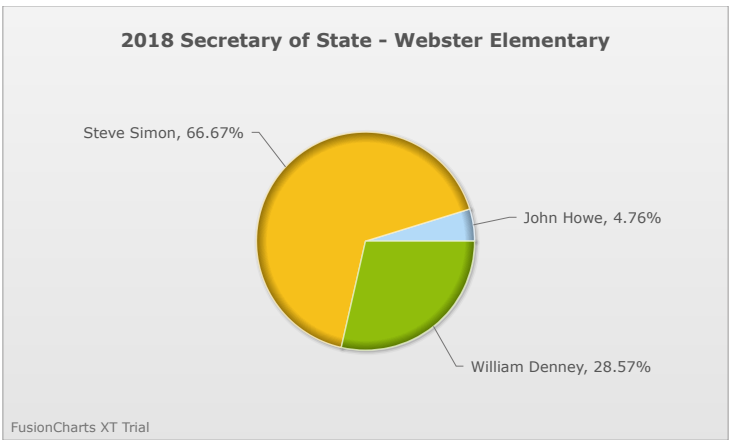

Kids Voting Minnesota Network 2018 Election Results

Compare your school's results with statewide totals from all MN students who participated in Kids Voting this year.

Webster Elementary ▾ Chart

No data to display.