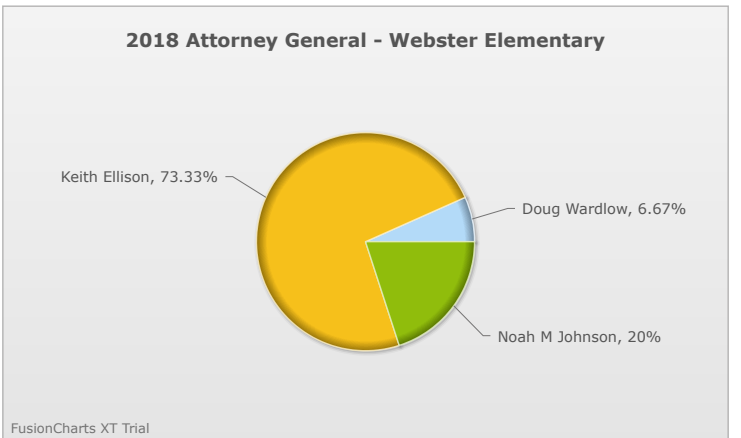

Kids Voting Minnesota Network 2018 Election Results

Compare your school's results with statewide totals from all MN students who participated in Kids Voting this year.

Webster Elementary ▾ Chart

No data to display.