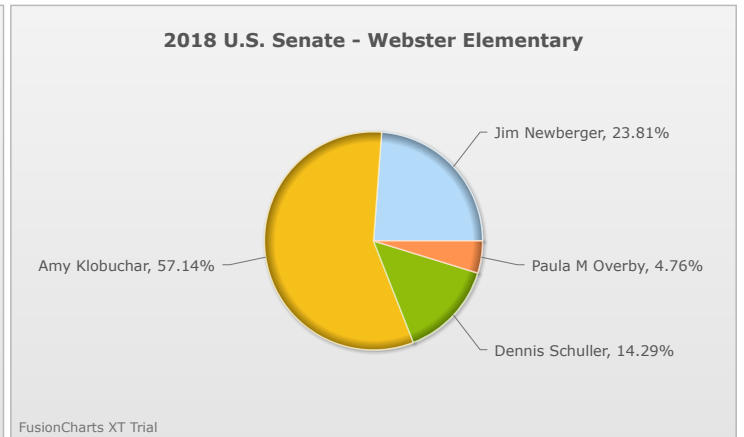

Kids Voting Minnesota Network 2018 Election Results

Compare your school's results with statewide totals from all MN students who participated in Kids Voting this year.

Webster Elementary ▾ Chart

No data to display.