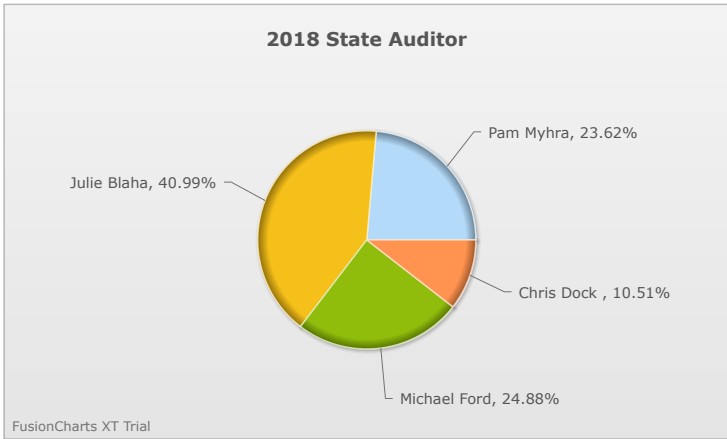

Kids Voting Minnesota Network 2018 Election Results

Compare your school's results with statewide totals from all MN students who participated in Kids Voting this year.

Webster Elementary ▾ Chart

No data to display.