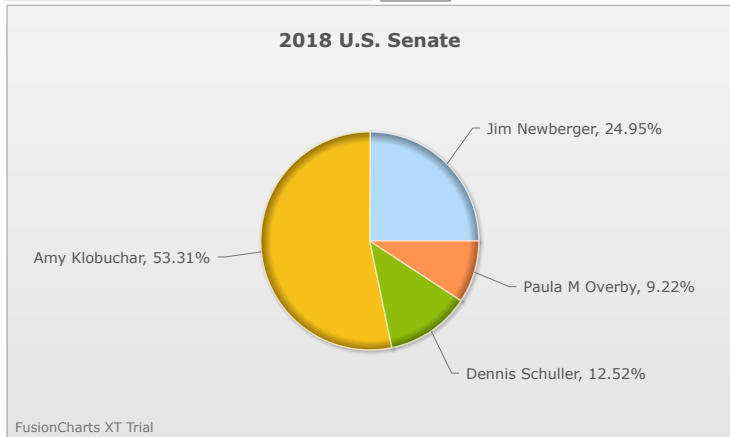

Kids Voting Minnesota Network 2018 Election Results

Compare your school's results with statewide totals from all MN students who participated in Kids Voting this year.

Webster Elementary ▾ Chart

No data to display.